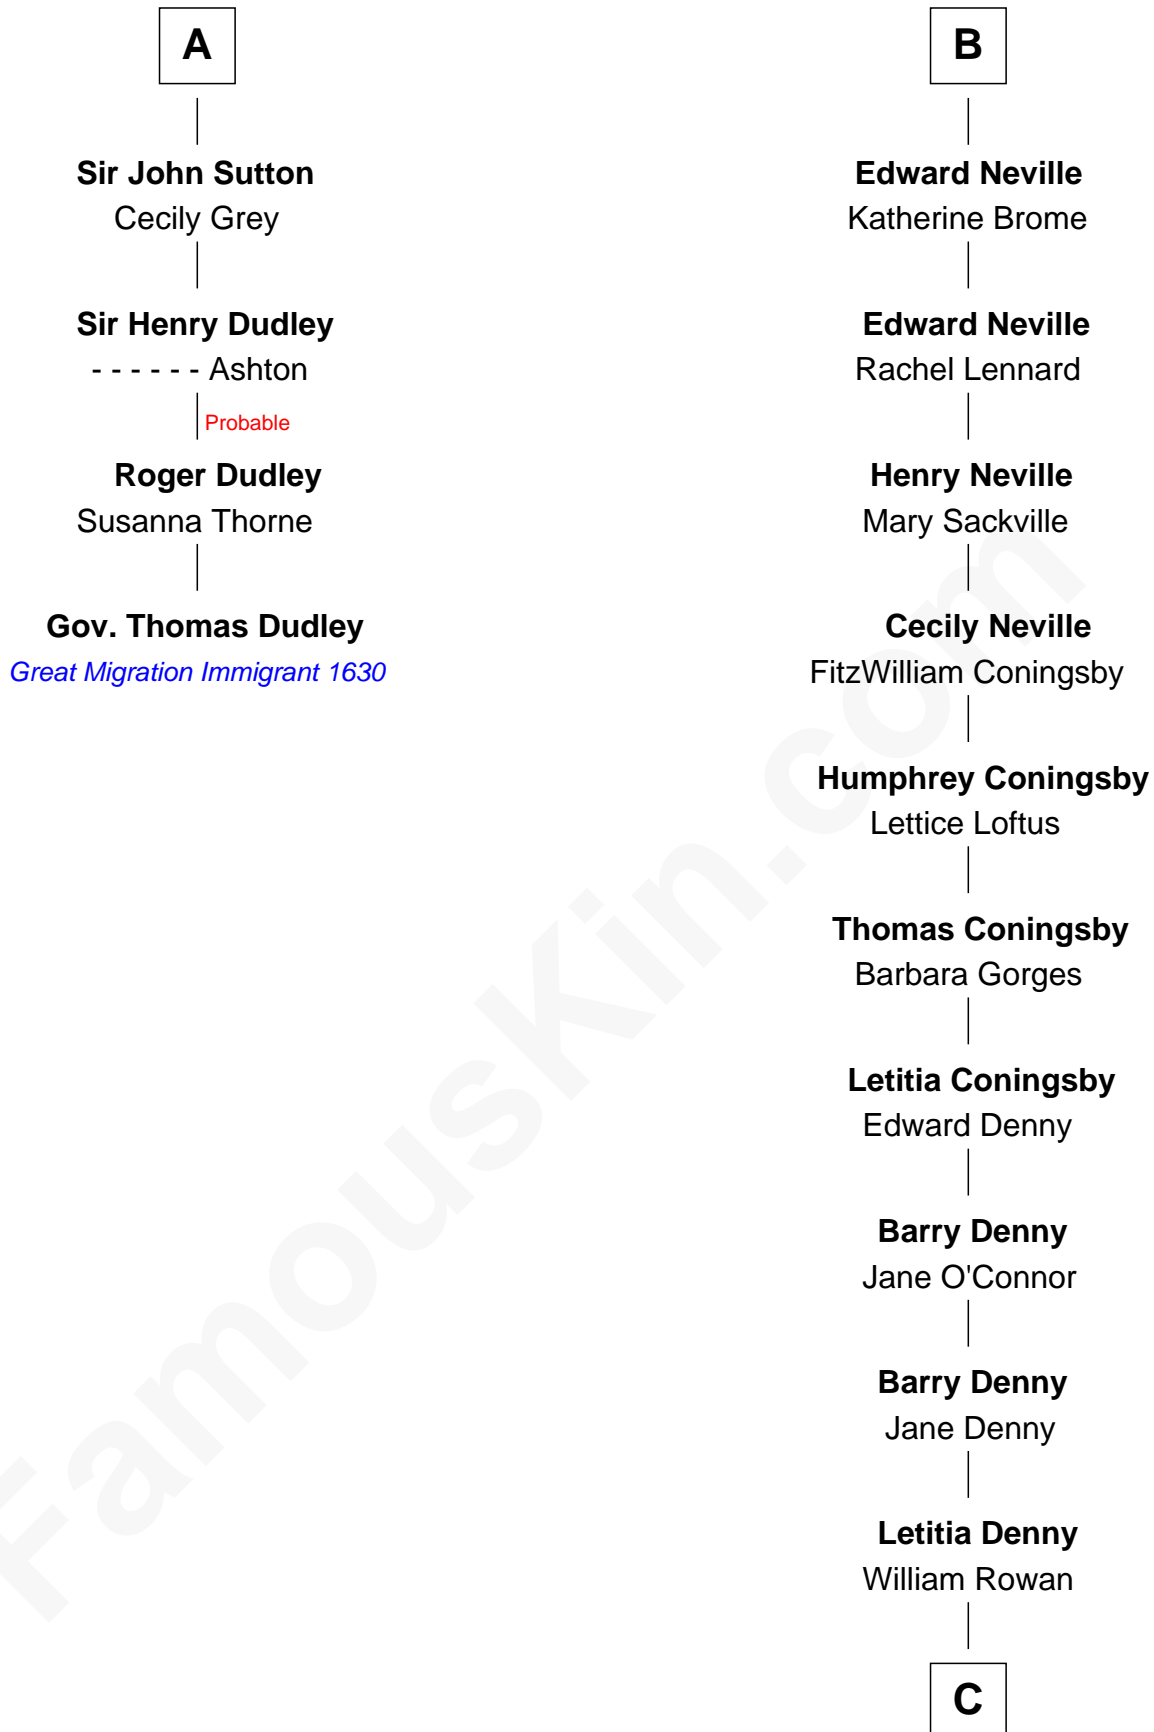

FamousKin.com

Relationship Chart of

Gov. Thomas Dudley

(1576 - 1653) Great Migration Immigrant 1630

10th cousin 10 times removed of

Anthony West

Novelist and writer for the New Yorker

Sir James de Audley

Joan Beaufort

Katherine Neville

Sir Thomas Strangeways

Joan Strangeways

Sir William Willoughby

Cecily Willoughby

Sir Edward Sutton

A

Sir Edward Neville

Elizabeth de Beauchamp

Sir George Neville

Margaret Fenne

Sir Edward Neville

Eleanor Windsor

B

C

Arabella Rowan

Charles George Fairfield

Charles Fairfield

Isabella Campbell Mackenzie

Cicily Isabel Fairfield

Herbert George Wells

Anthony West

British Novelist