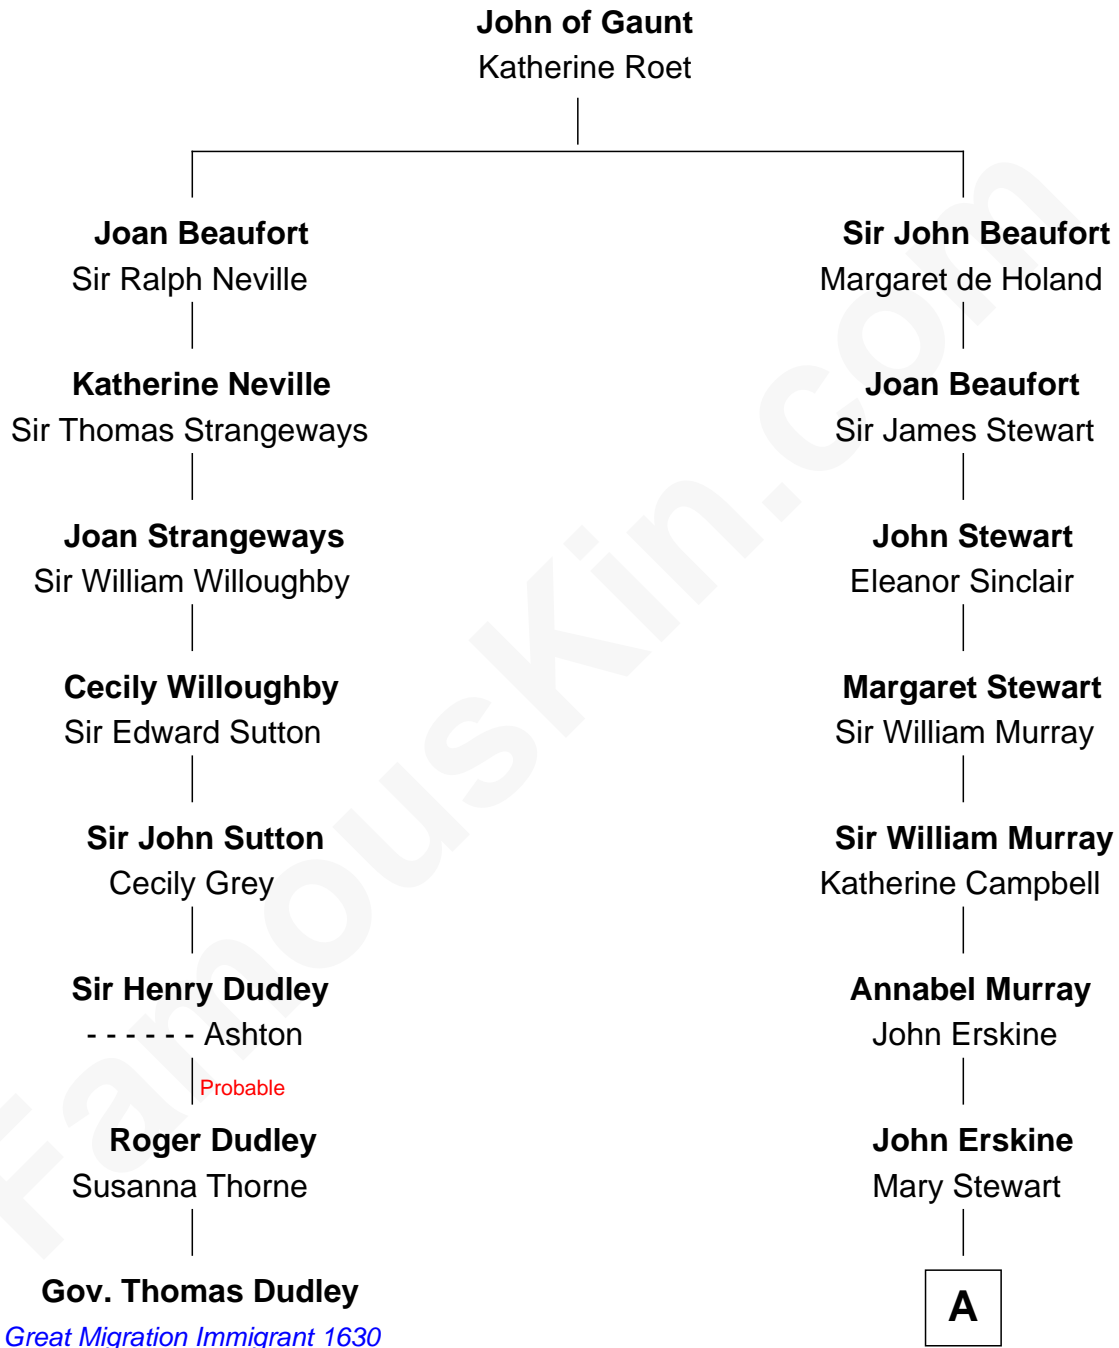

FamousKin.com

Relationship Chart of

Gov. Thomas Dudley

(1576 - 1653) Great Migration Immigrant 1630

7th cousin 3 times removed of

Major John Pitcairn

British Commander at Battle of Lexington