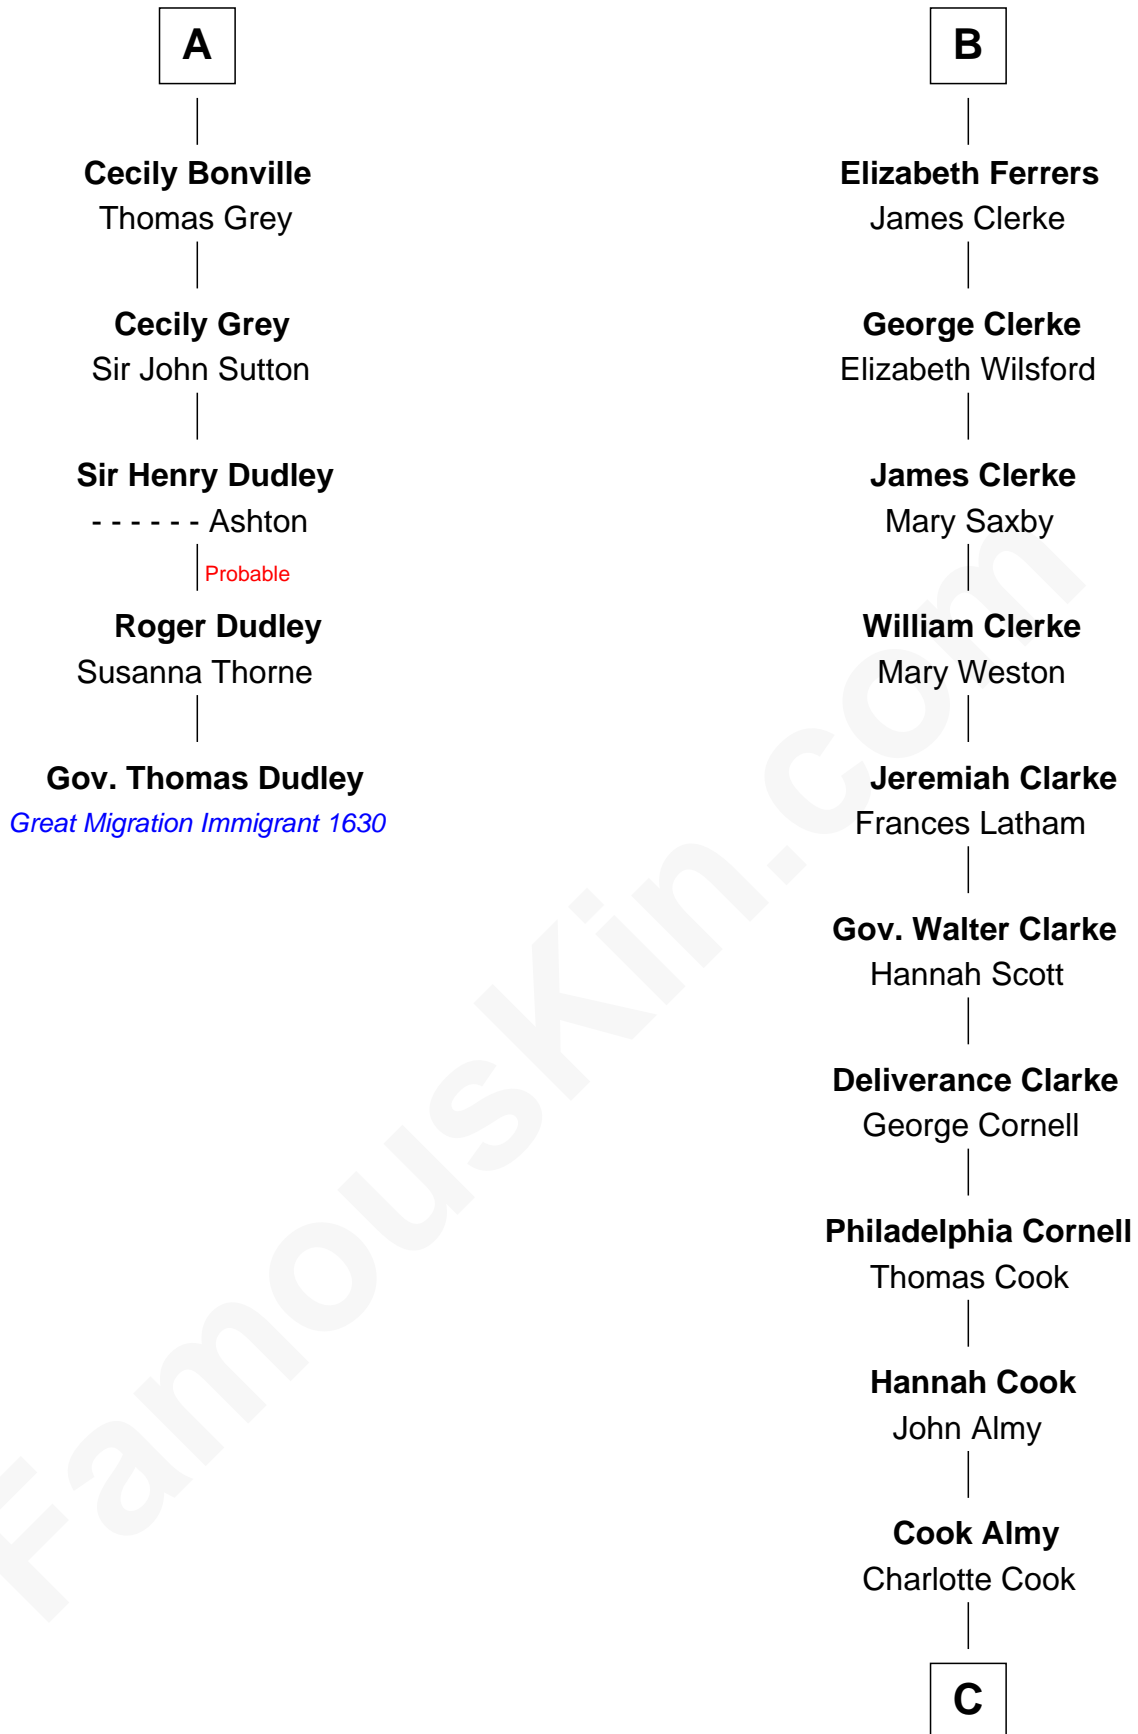

FamousKin.com
Relationship Chart of
Gov. Thomas Dudley

(1576 - 1653) *Great Migration Immigrant 1630*

11th cousin 10 times removed of

Marilyn Monroe

Actress, Model, and Singer

Sir Robert de Ros

Isabel de Aubeney

C

Samuel Elam Almy

Susan Bateman

Susan Bateman Almy

Charles Adams Gifford

Frederick Almy Gifford

Elizabeth Easton Tennant

Charles Stanley Gifford

Gladys Pearl Monroe

Marilyn Monroe

Actress, Model, and Singer

FamousKin.com