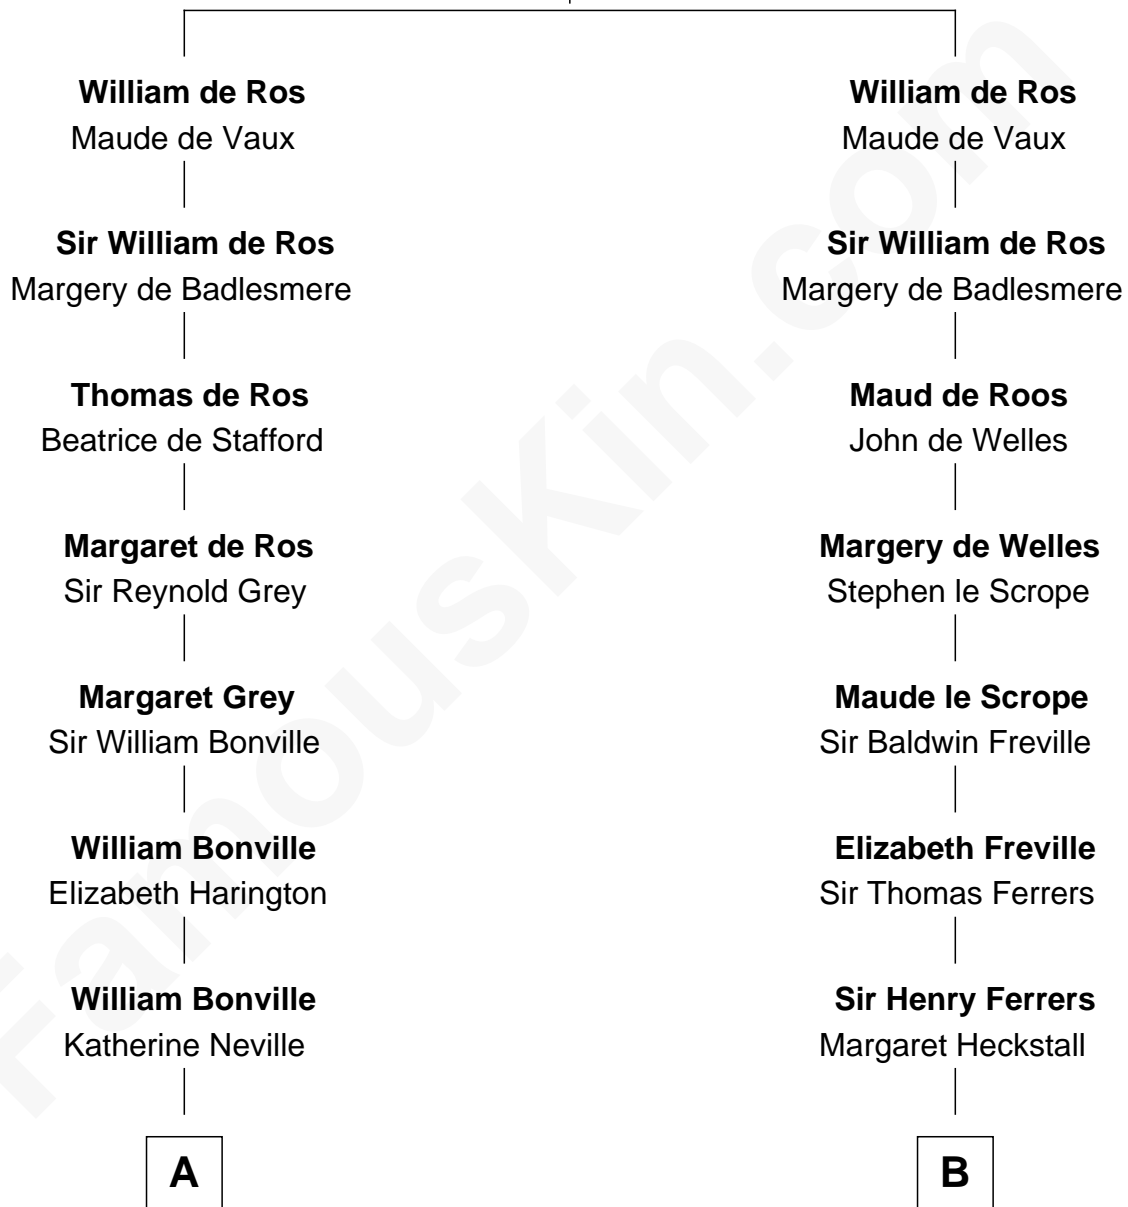

FamousKin.com
Relationship Chart of
Gov. Thomas Dudley

(1576 - 1653) *Great Migration Immigrant 1630*

11th cousin 10 times removed of

Marilyn Monroe

Actress, Model, and Singer

Sir Robert de Ros

Isabel de Aubeney

C

Samuel Elam Almy

Susan Bateman

Susan Bateman Almy

Charles Adams Gifford

Frederick Almy Gifford

Elizabeth Easton Tennant

Charles Stanley Gifford

Gladys Pearl Monroe

Marilyn Monroe

Actress, Model, and Singer

FamousKin.com