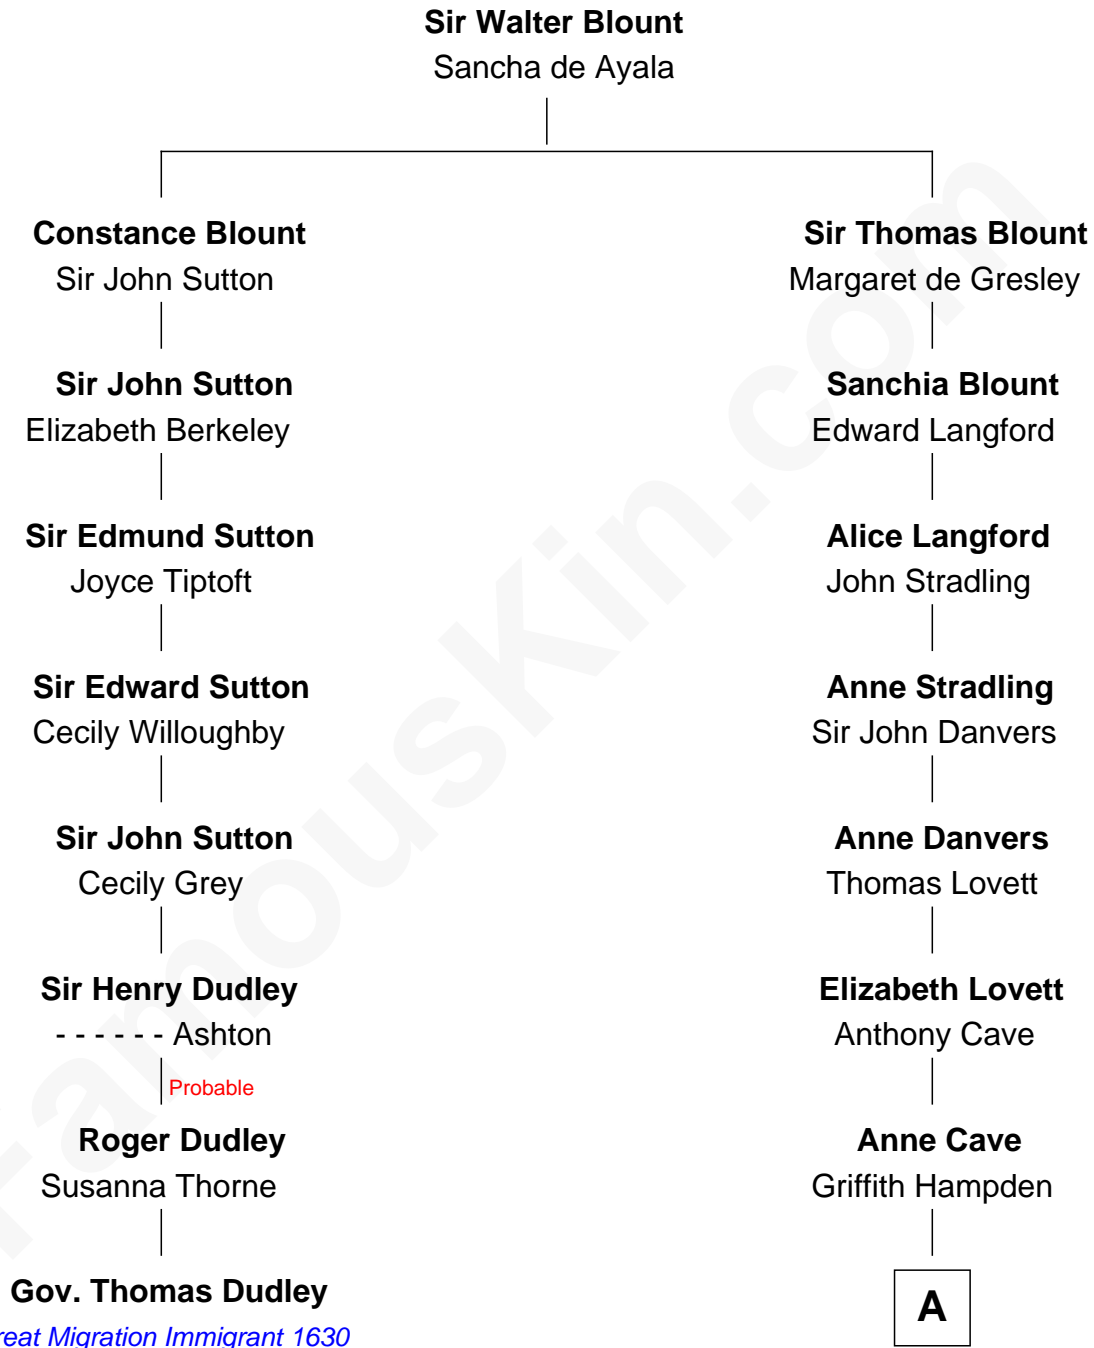

FamousKin.com

Relationship Chart of

Gov. Thomas Dudley

(1576 - 1653) Great Migration Immigrant 1630

7th cousin 1 time removed of

Edmund Waller

English Poet and Politician

A

—
Anne Hampden

Robert Waller

—
Edmund Waller

English Poet and Politician

FamousKin.com