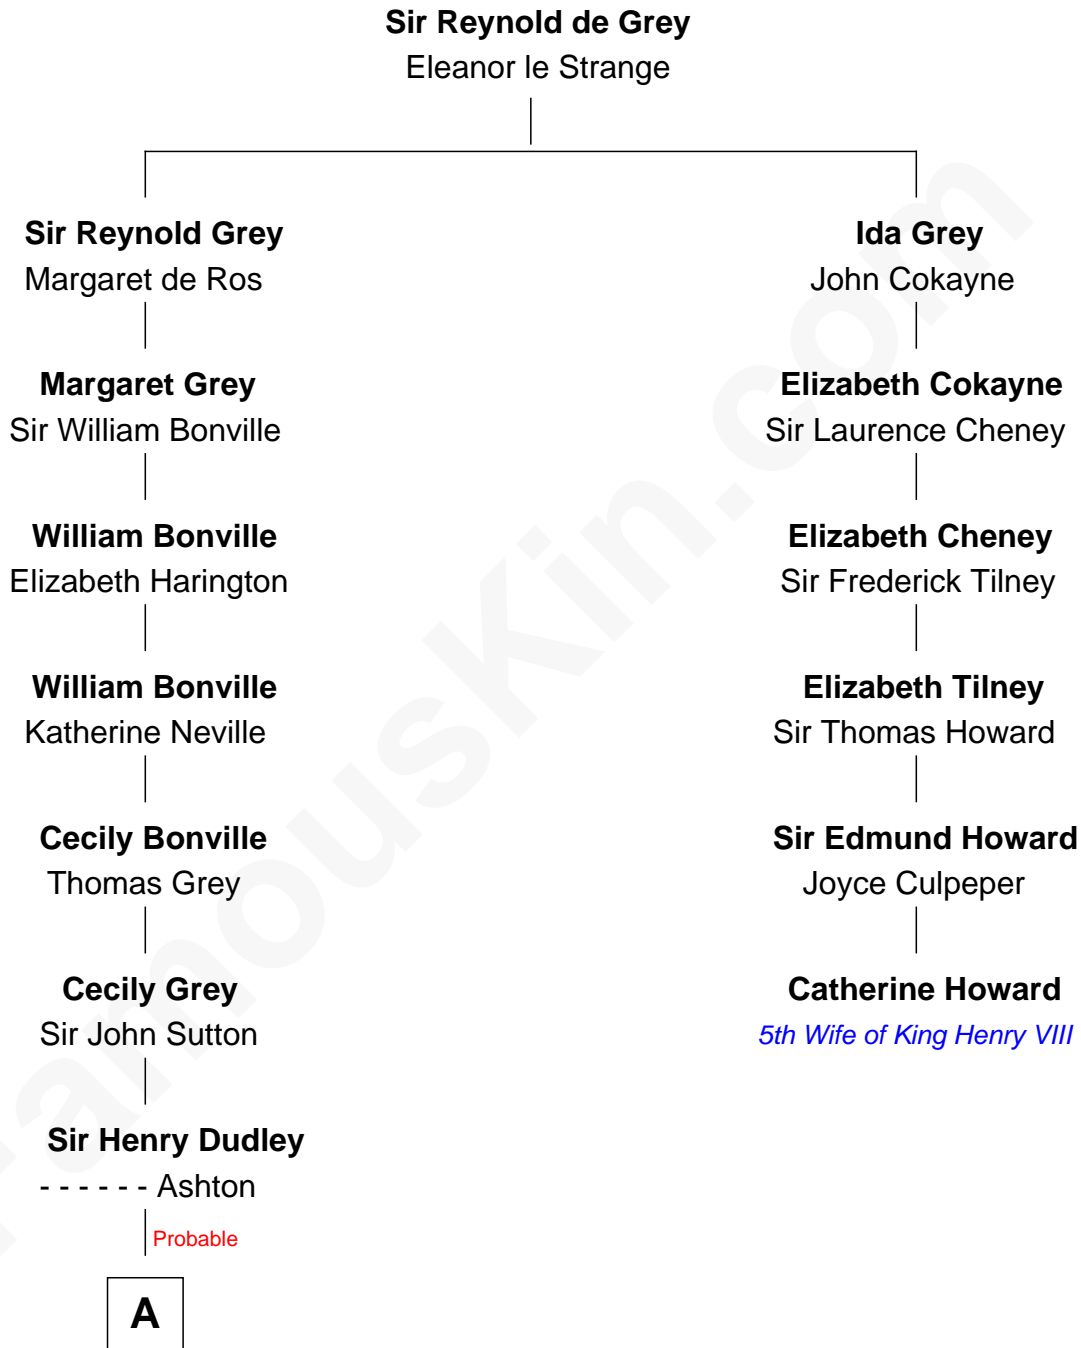

FamousKin.com

Relationship Chart of

Gov. Thomas Dudley

(1576 - 1653) Great Migration Immigrant 1630

5th cousin 3 times removed of

Catherine Howard

5th Wife of King Henry VIII

A

—
Roger Dudley
Susanna Thorne

—
Gov. Thomas Dudley
Great Migration Immigrant 1630

FamousKin.com