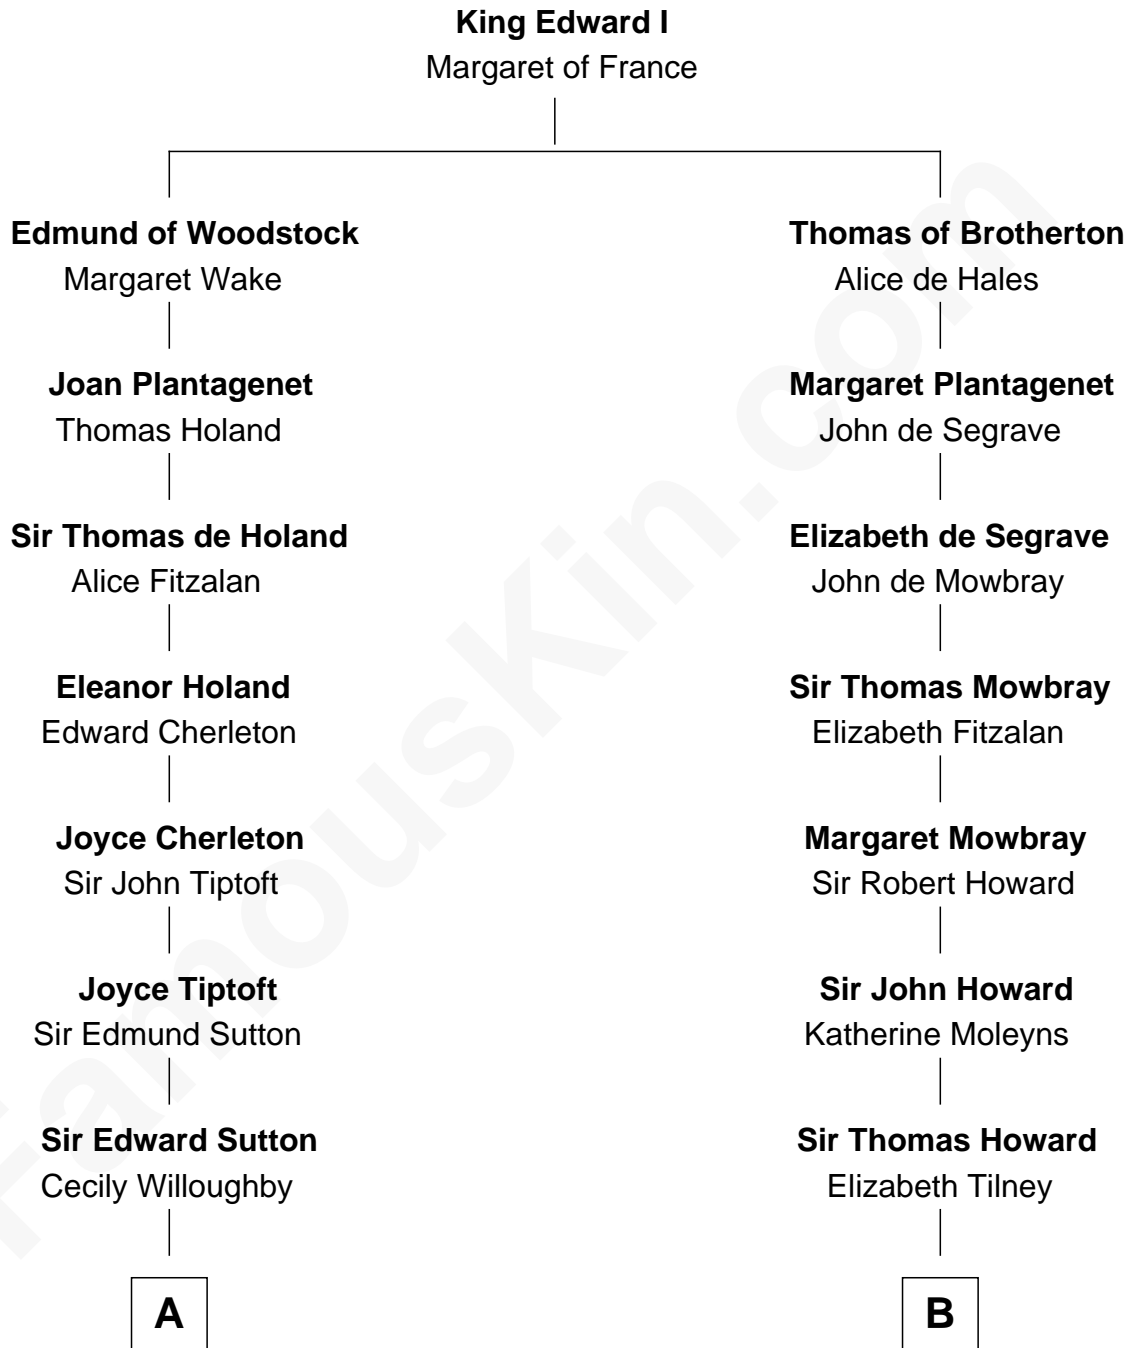

FamousKin.com

Relationship Chart of

Gov. Thomas Dudley

(1576 - 1653) Great Migration Immigrant 1630

8th cousin 2 times removed of

Catherine Howard

5th Wife of King Henry VIII

FamousKin.com