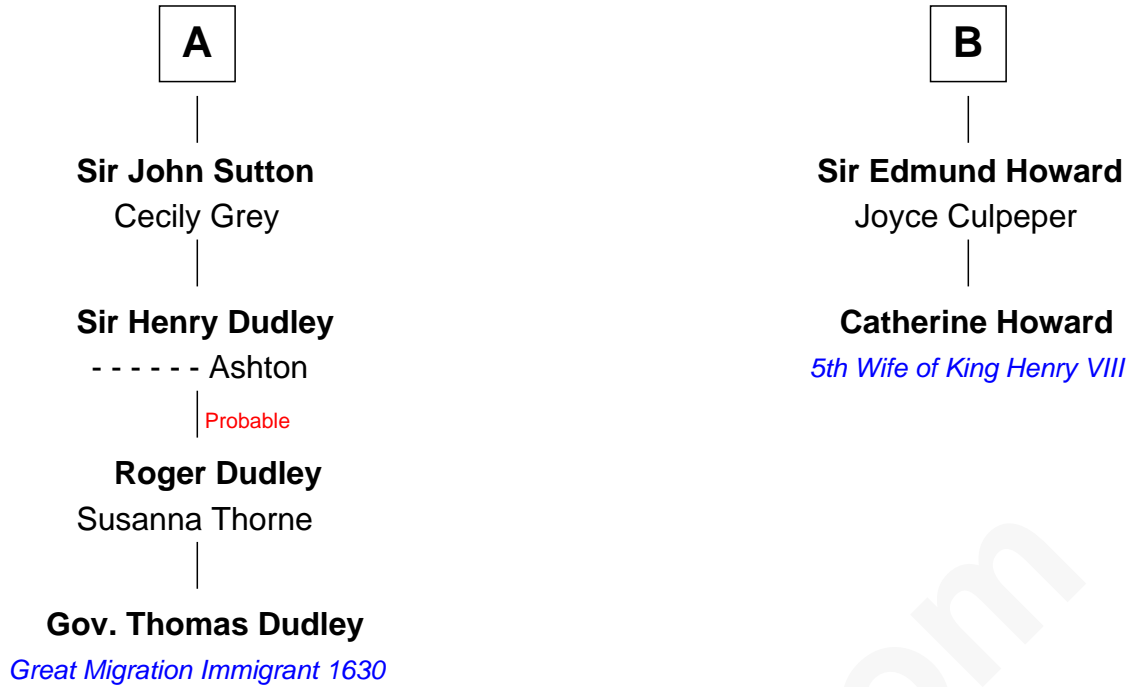

FamousKin.com

Relationship Chart of

Gov. Thomas Dudley

(1576 - 1653) Great Migration Immigrant 1630

8th cousin 2 times removed of

Catherine Howard

5th Wife of King Henry VIII

FamousKin.com