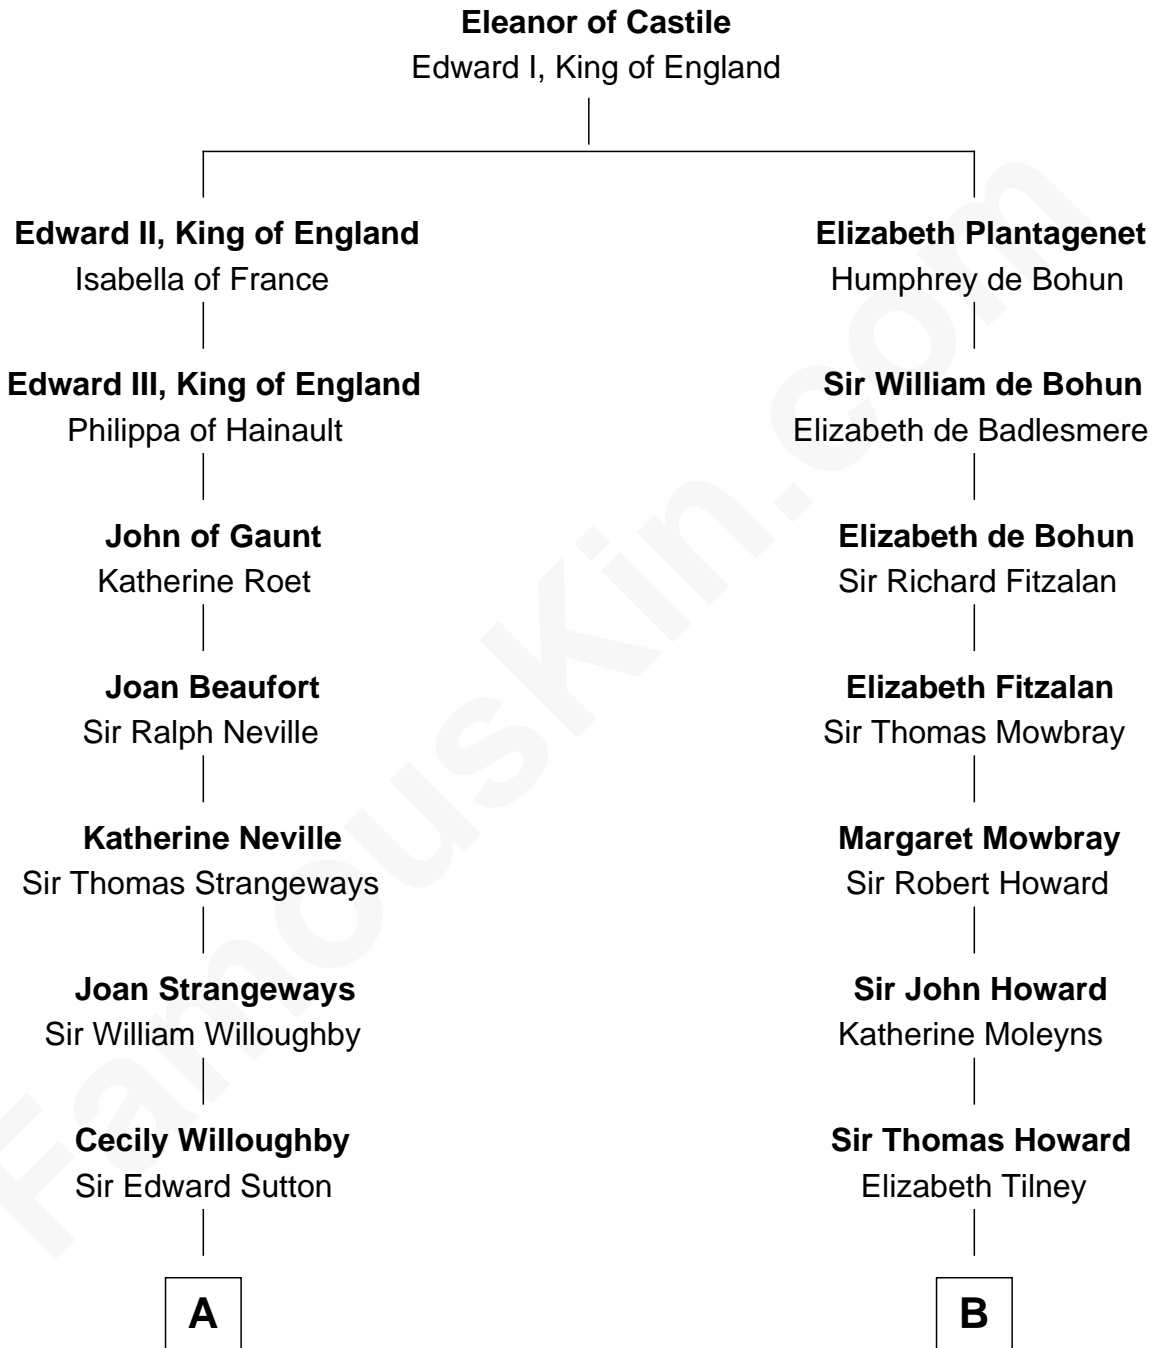

FamousKin.com

Relationship Chart of

Gov. Thomas Dudley

(1576 - 1653) Great Migration Immigrant 1630

8th cousin 2 times removed of

Catherine Howard

5th Wife of King Henry VIII

FamousKin.com