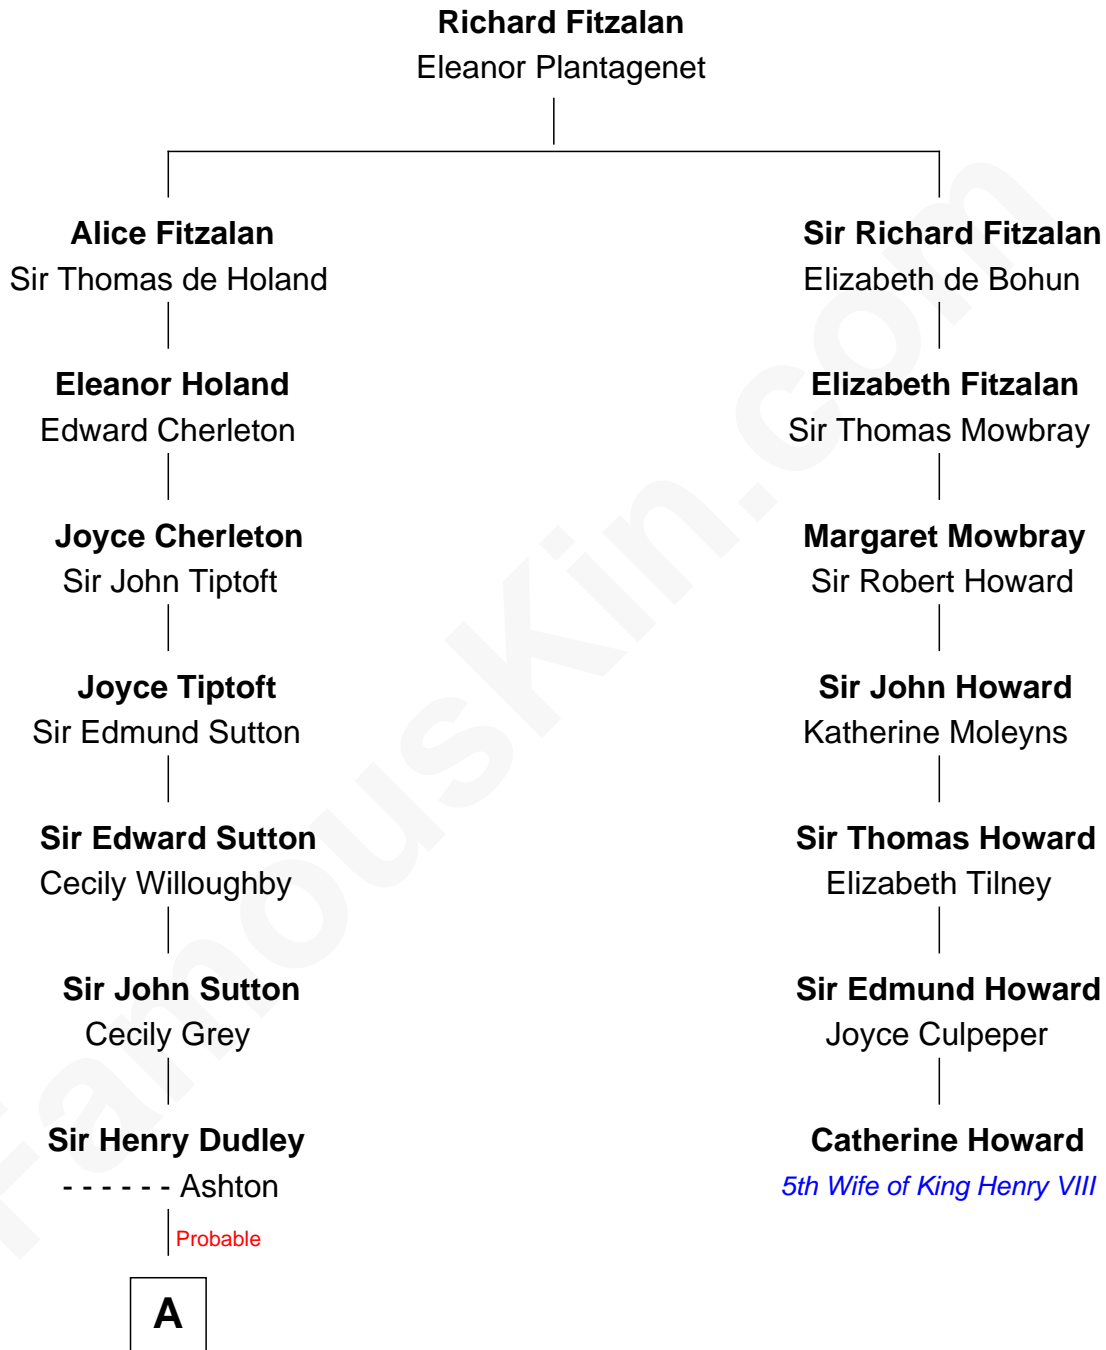

FamousKin.com

Relationship Chart of

Gov. Thomas Dudley

(1576 - 1653) Great Migration Immigrant 1630

6th cousin 2 times removed of

Catherine Howard

5th Wife of King Henry VIII

A

—
Roger Dudley
Susanna Thorne

—
Gov. Thomas Dudley
Great Migration Immigrant 1630

FamousKin.com