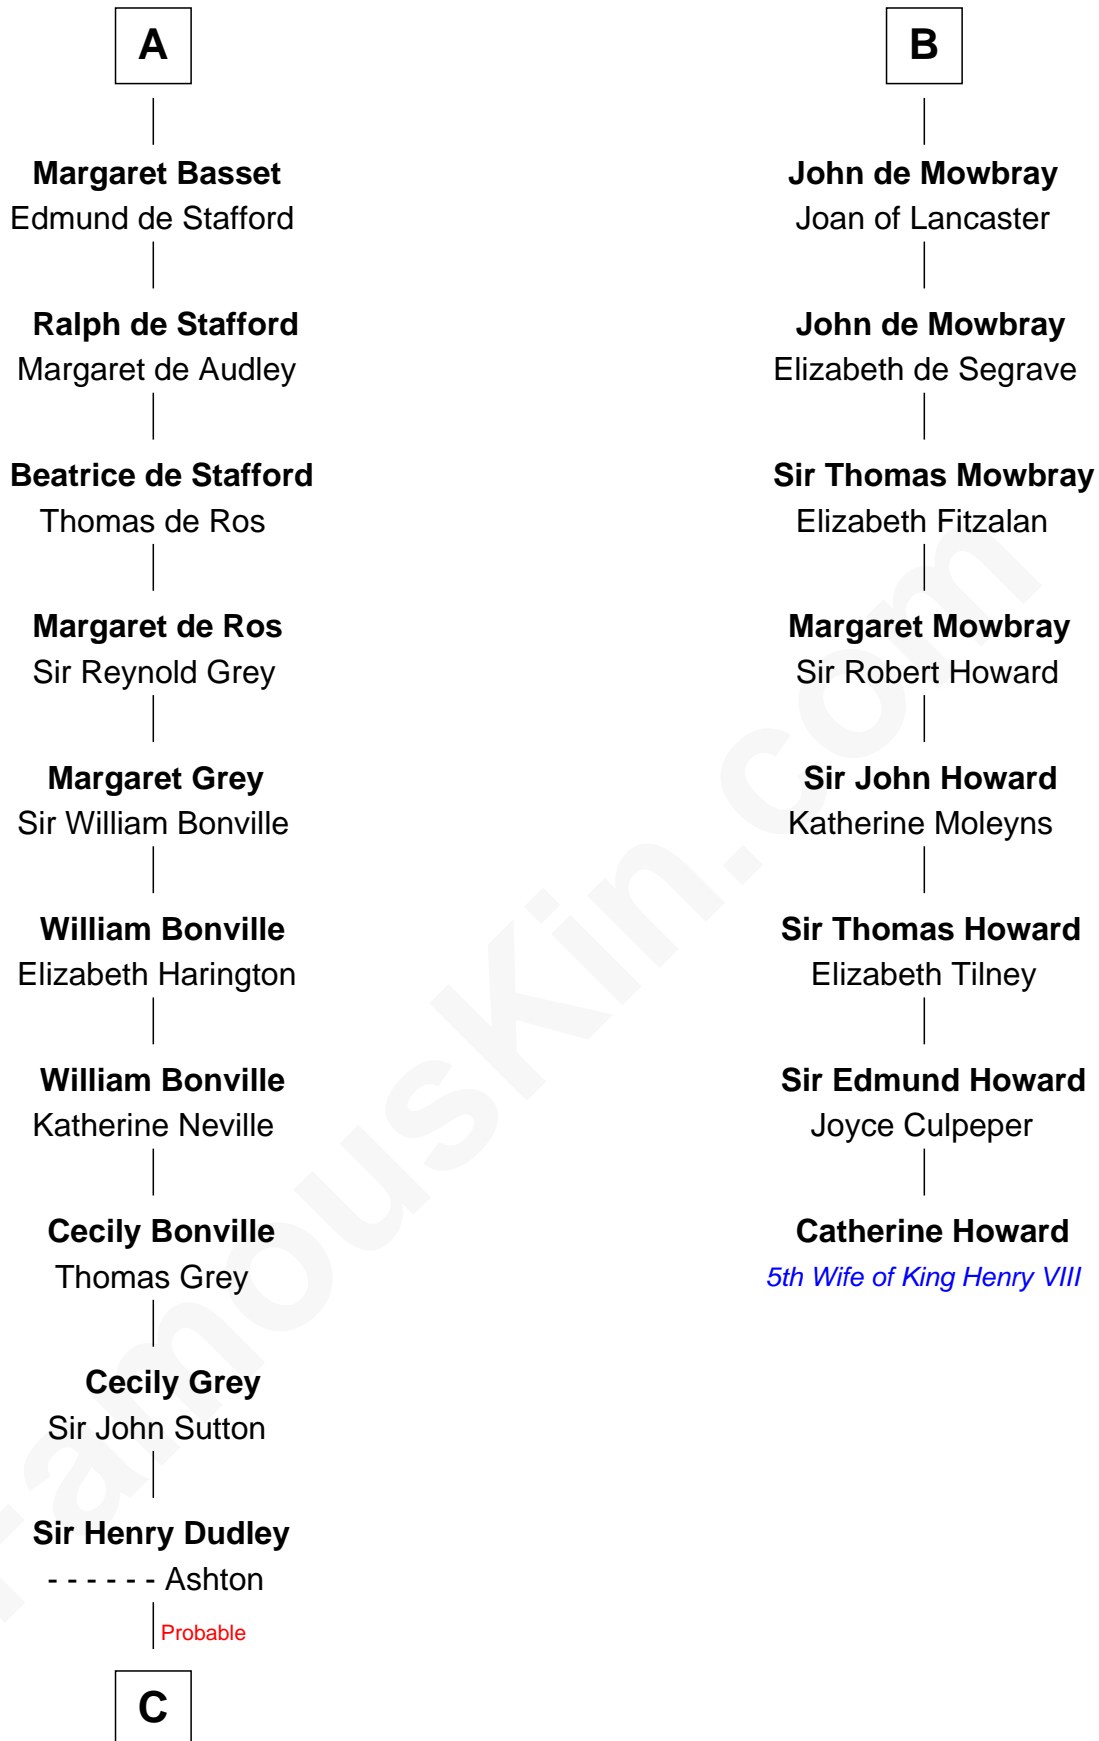

FamousKin.com

Relationship Chart of

Gov. Thomas Dudley

(1576 - 1653) Great Migration Immigrant 1630

14th cousin 4 times removed of

Catherine Howard

5th Wife of King Henry VIII

Roger d'Aubenev

Nele d'Aubenev

Gundred de Gournay

Roger de Mowbray

Alice de Gaunt

Nele de Mowbray

Mabel - - - - -

William de Mowbray

Avice - - - - -

Roger de Mowbray

Maud de Beauchamp

Sir Roger de Mowbray

Roese de Clare

Sir John de Mowbray

Aline de Braiose

B

C

—
Roger Dudley
Susanna Thorne

—
Gov. Thomas Dudley
Great Migration Immigrant 1630

FamousKin.com