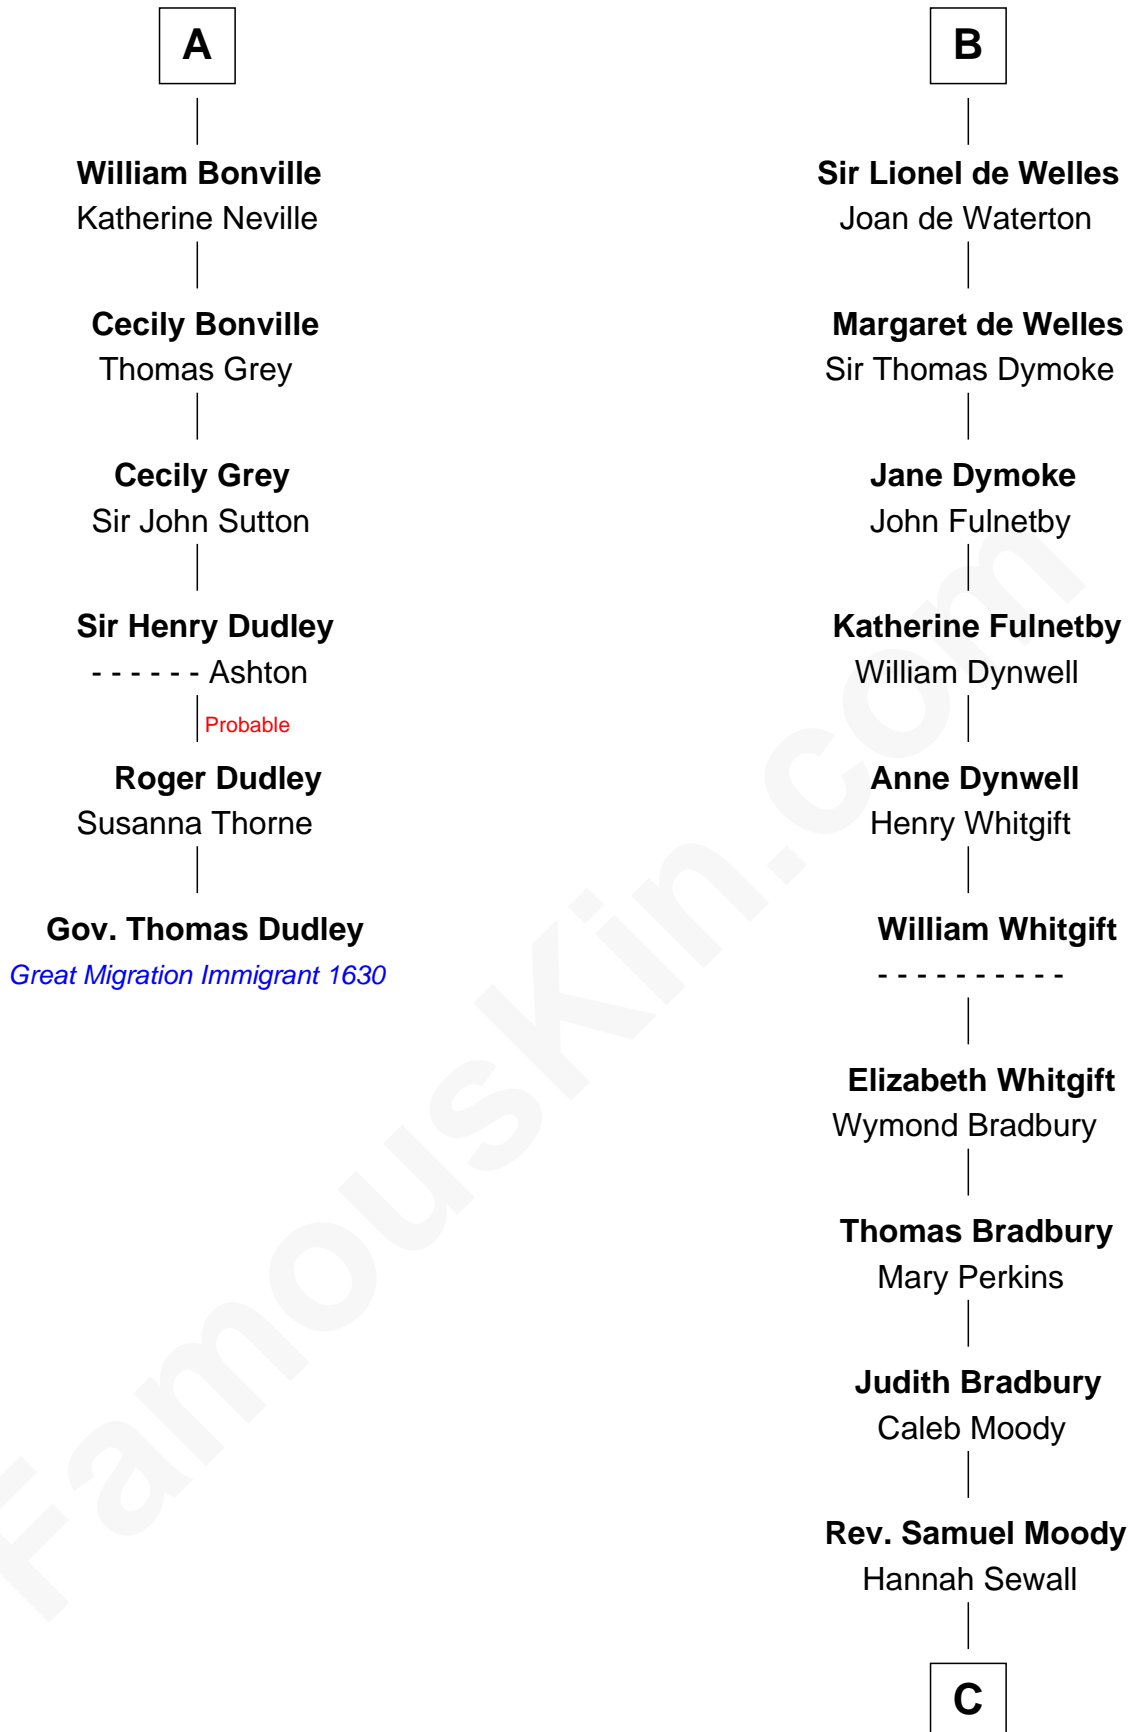

FamousKin.com

Relationship Chart of

Gov. Thomas Dudley

(1576 - 1653) Great Migration Immigrant 1630

12th cousin 8 times removed of

Ralph Waldo Emerson
American Poet

Sir Humphrey de Bohun
Maud of Eu

C

—
Mary Moody

Rev. Joseph Emerson

—
Rev. William Emerson

Phebe Bliss

—
Rev. William Emerson

Ruth Haskins

—
Ralph Waldo Emerson

American Poet

FamousKin.com