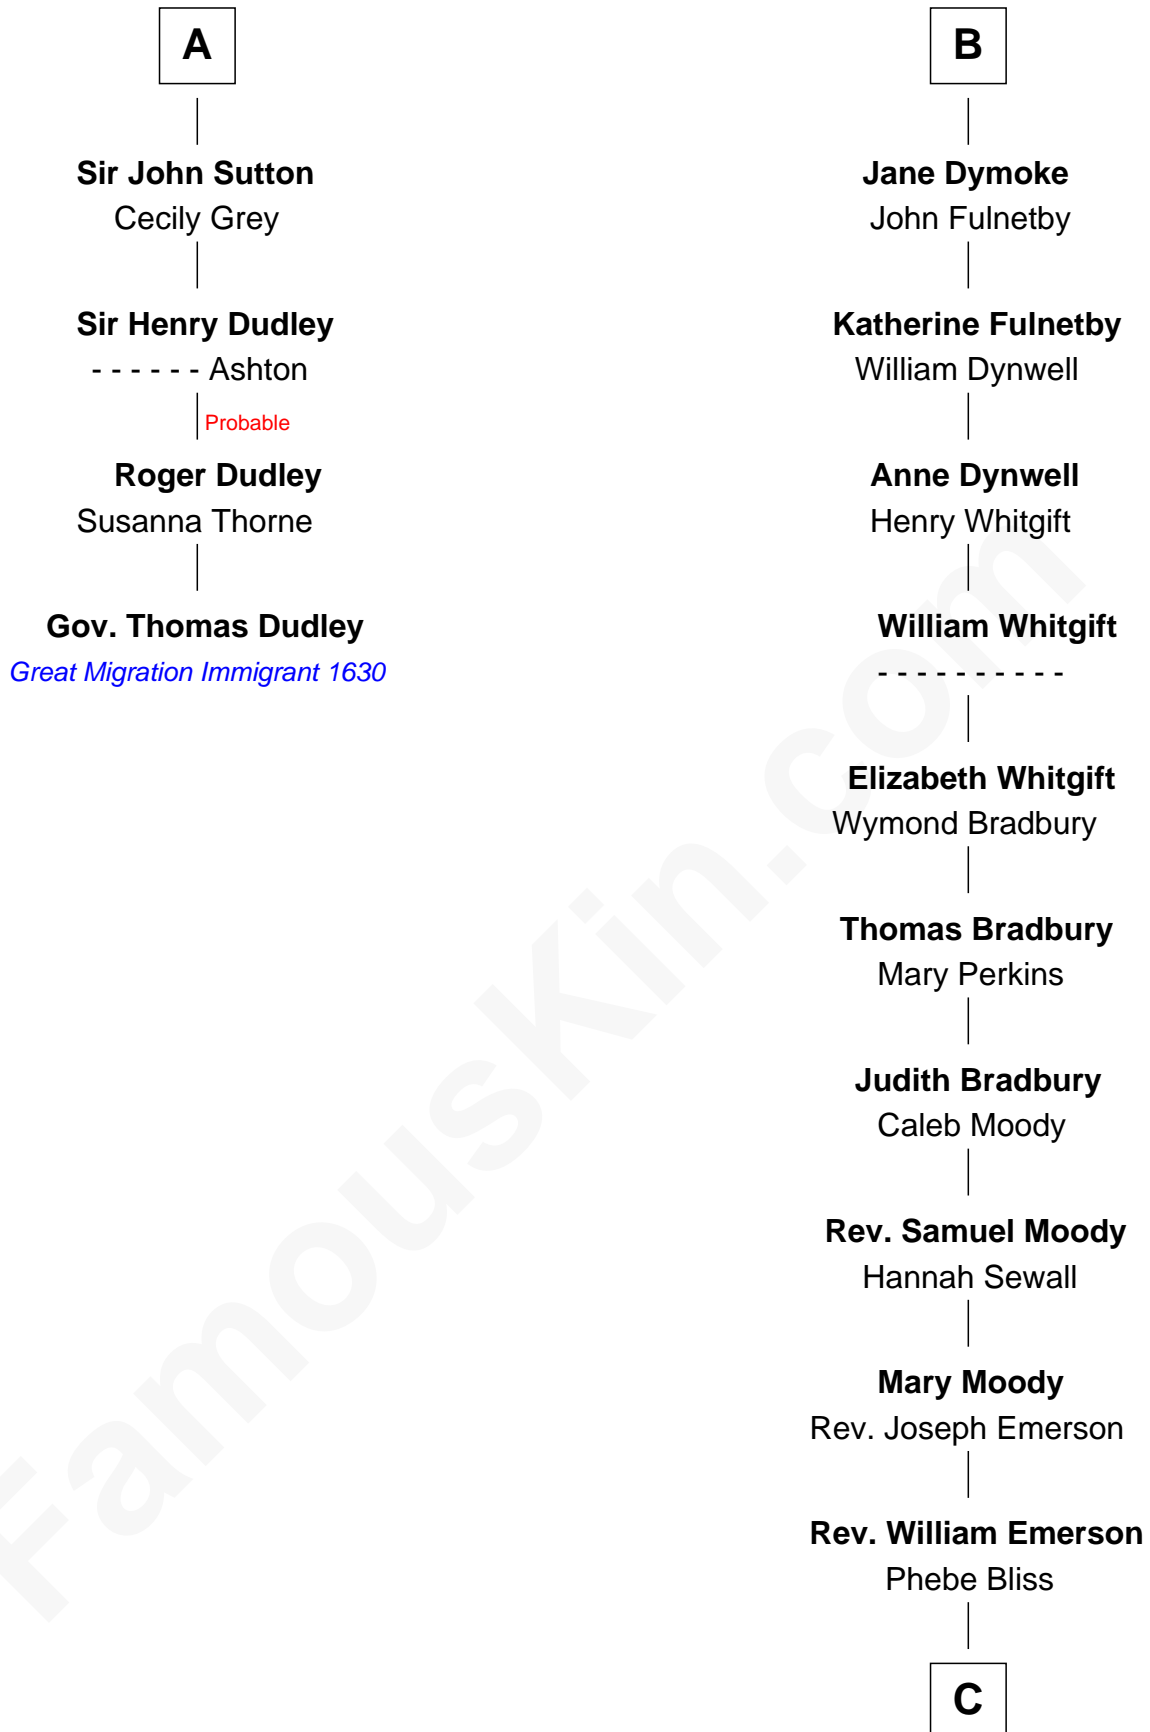

FamousKin.com

Relationship Chart of

Gov. Thomas Dudley

(1576 - 1653) Great Migration Immigrant 1630

10th cousin 8 times removed of

Ralph Waldo Emerson
American Poet

C

Rev. William Emerson

Ruth Haskins

Ralph Waldo Emerson

American Poet

FamousKin.com