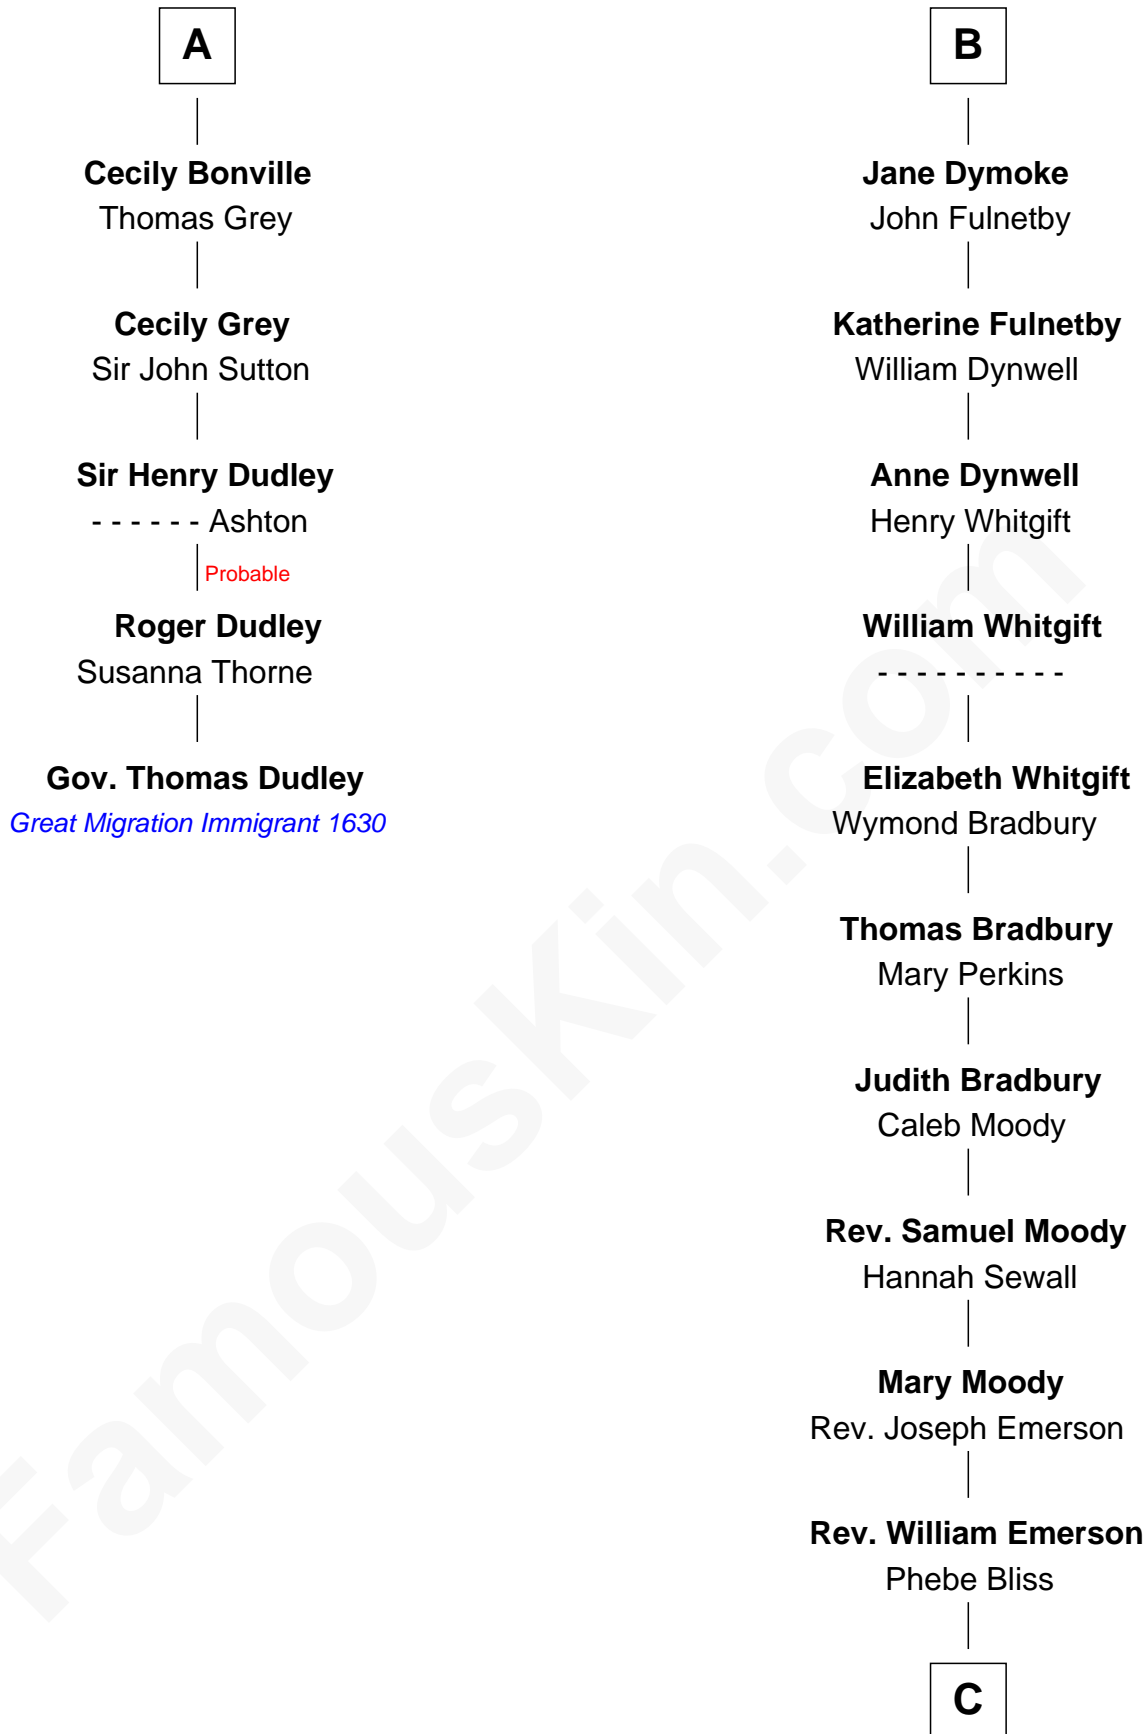

**FamousKin.com**  
**Relationship Chart of**  
**Gov. Thomas Dudley**

(1576 - 1653) *Great Migration Immigrant 1630*

11th cousin 7 times removed of

**Ralph Waldo Emerson**  
*American Poet*

**Sir Robert de Ros**  
 Isabel de Aubeney

**C**

Rev. William Emerson

Ruth Haskins

Ralph Waldo Emerson

*American Poet*

FamousKin.com