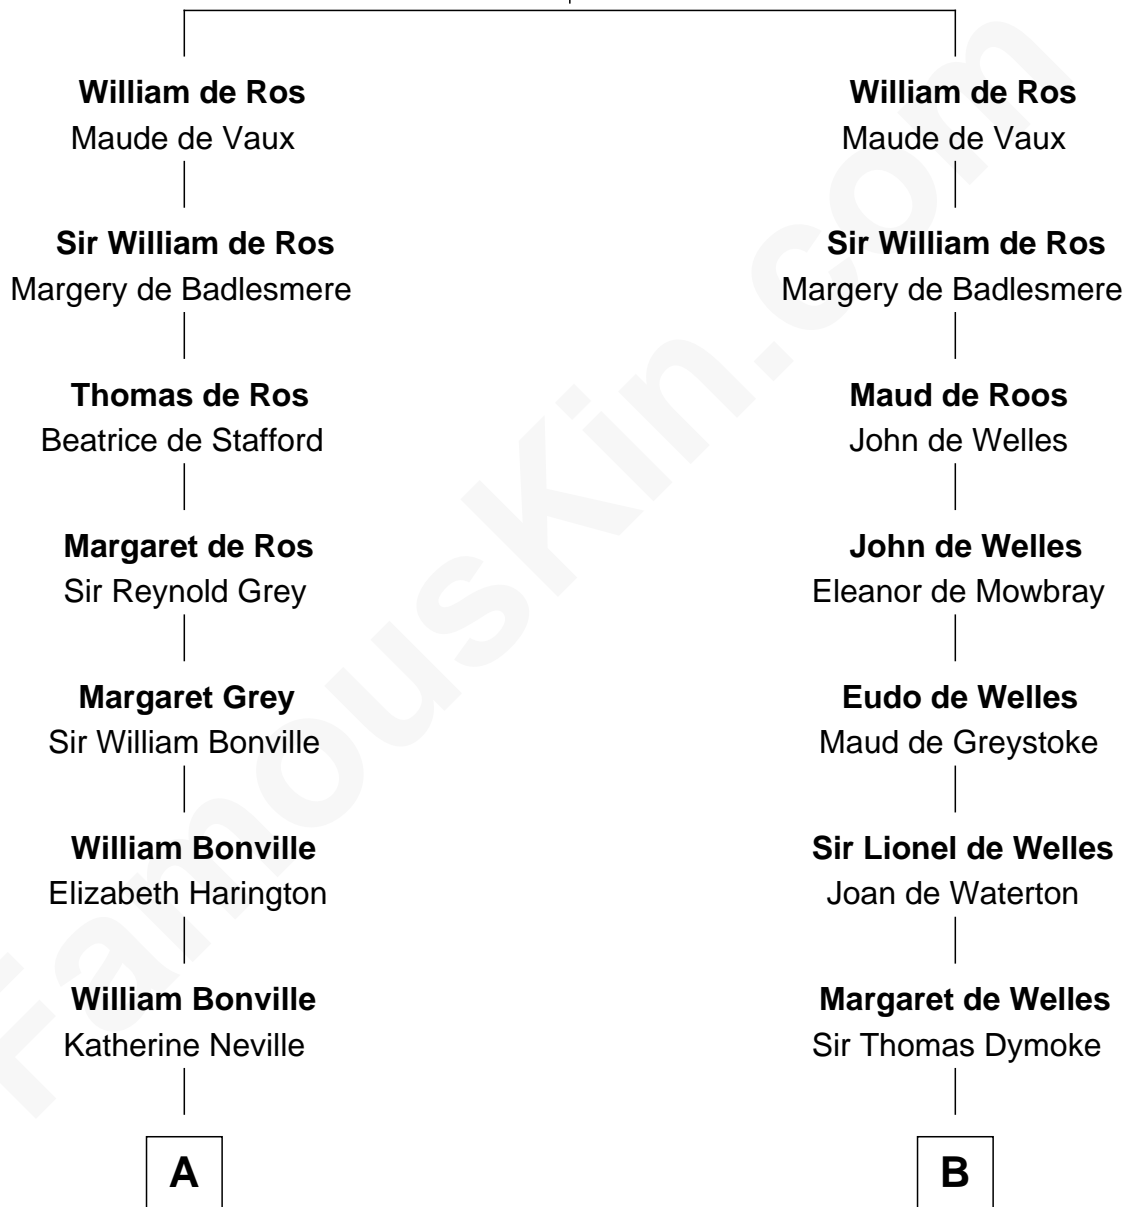

**FamousKin.com**  
**Relationship Chart of**  
**Gov. Thomas Dudley**

(1576 - 1653) *Great Migration Immigrant 1630*

11th cousin 7 times removed of

**Ralph Waldo Emerson**  
*American Poet*

**Sir Robert de Ros**  
 Isabel de Aubeney

**C**

Rev. William Emerson

Ruth Haskins

Ralph Waldo Emerson

*American Poet*

FamousKin.com