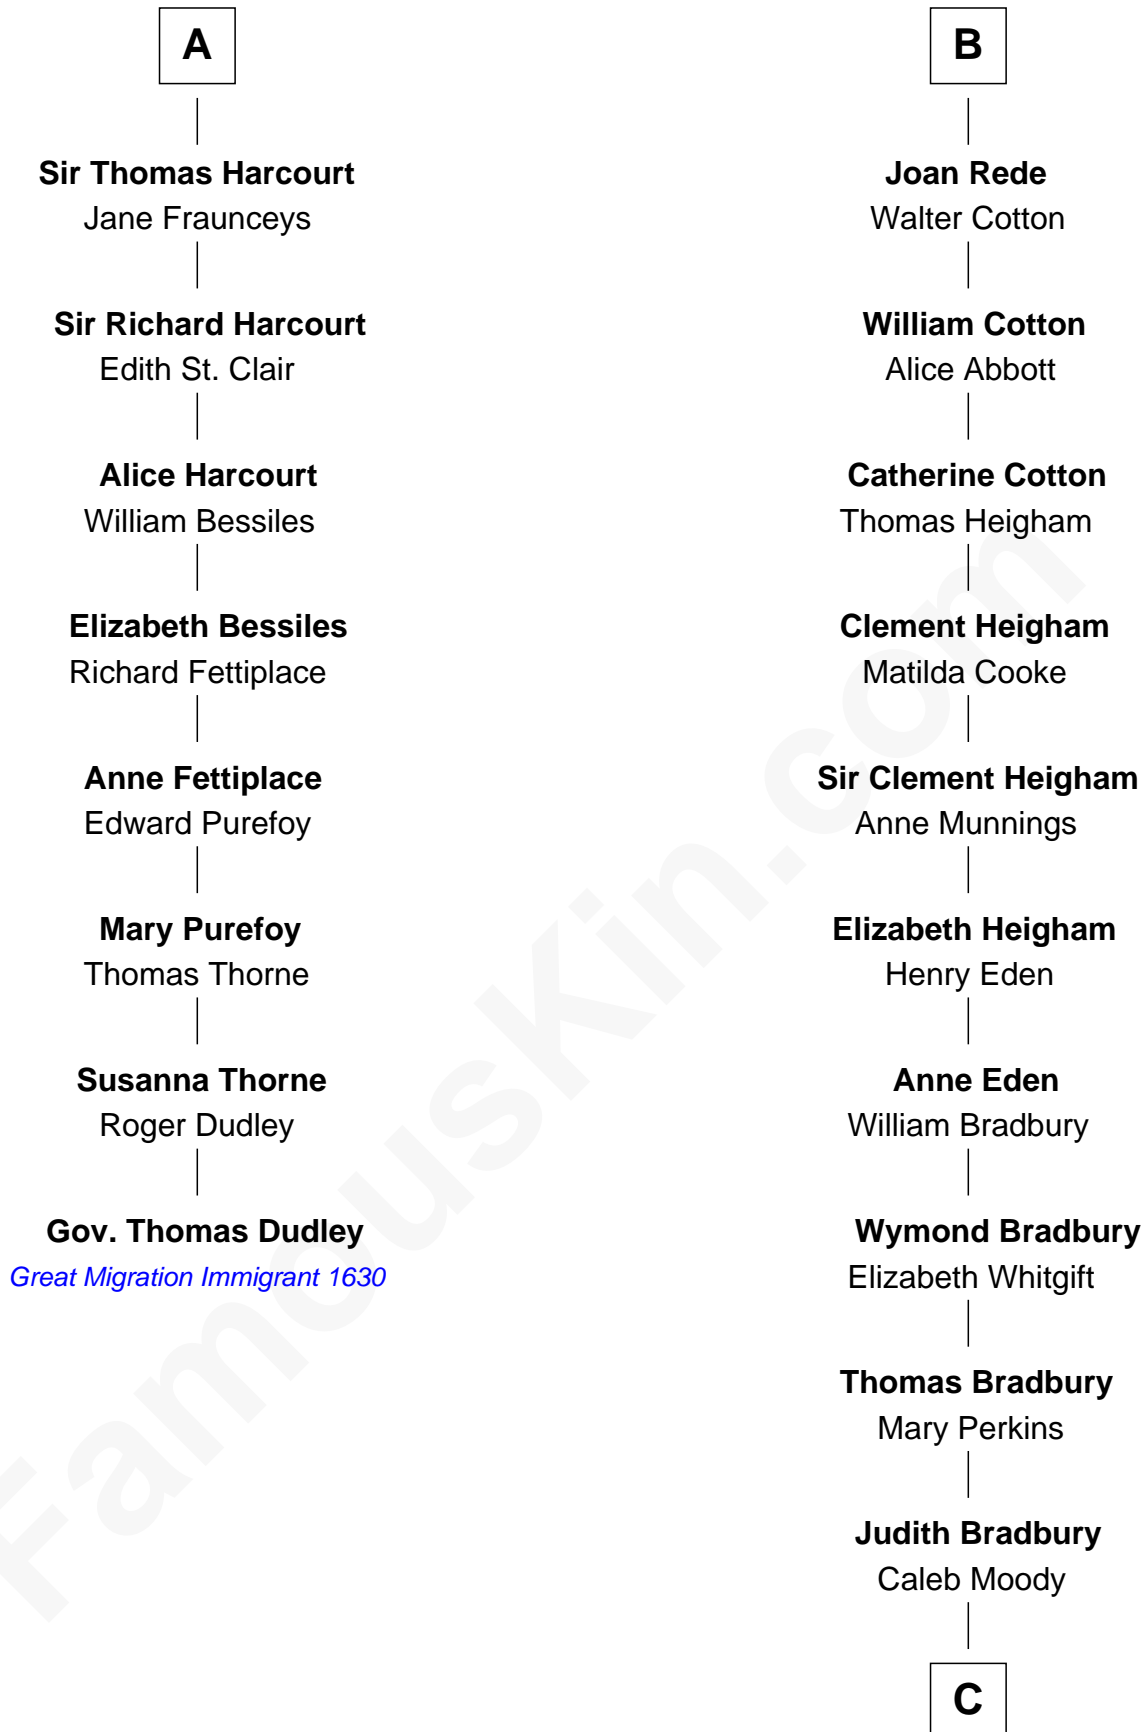

## Relationship Chart of

### Gov. Thomas Dudley

(1576 - 1653) Great Migration Immigrant 1630

14th cousin 7 times removed of

**Ralph Waldo Emerson**  
American Poet

**C**

Rev. Samuel Moody

Hannah Sewall

Mary Moody