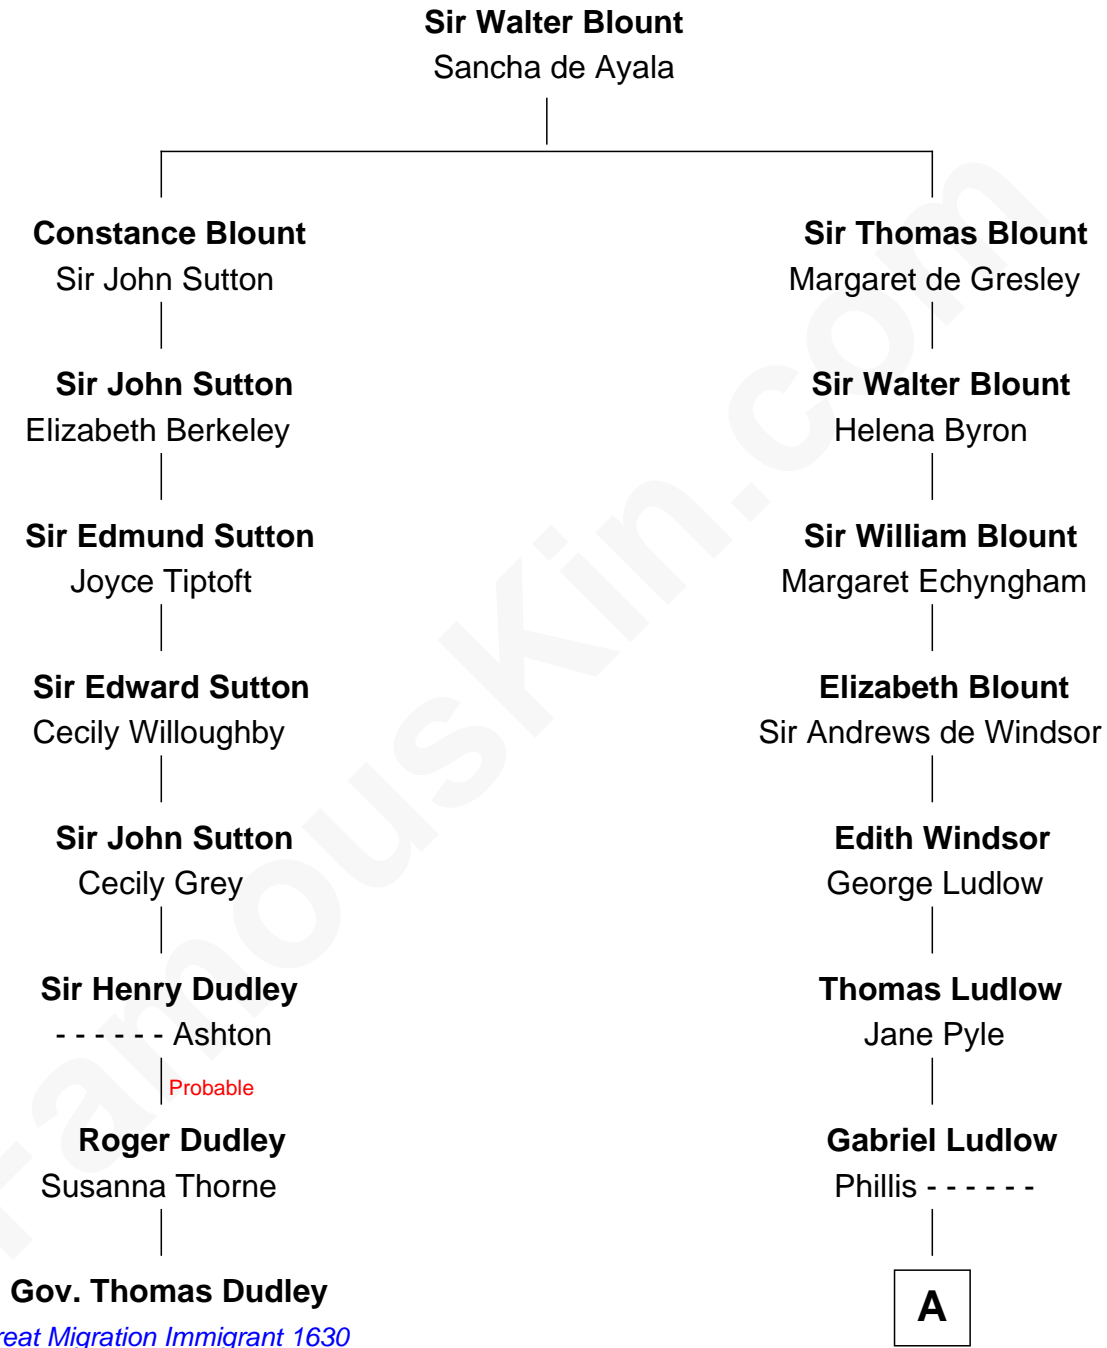

# FamousKin.com

## Relationship Chart of

### Gov. Thomas Dudley

(1576 - 1653) Great Migration Immigrant 1630

7th cousin 8 times removed of

**Admiral Richard Byrd**  
Polar Explorer

**A**

**Sarah Ludlow**  
Col. John Carter

**Col. Robert Carter**  
Judith Armistead