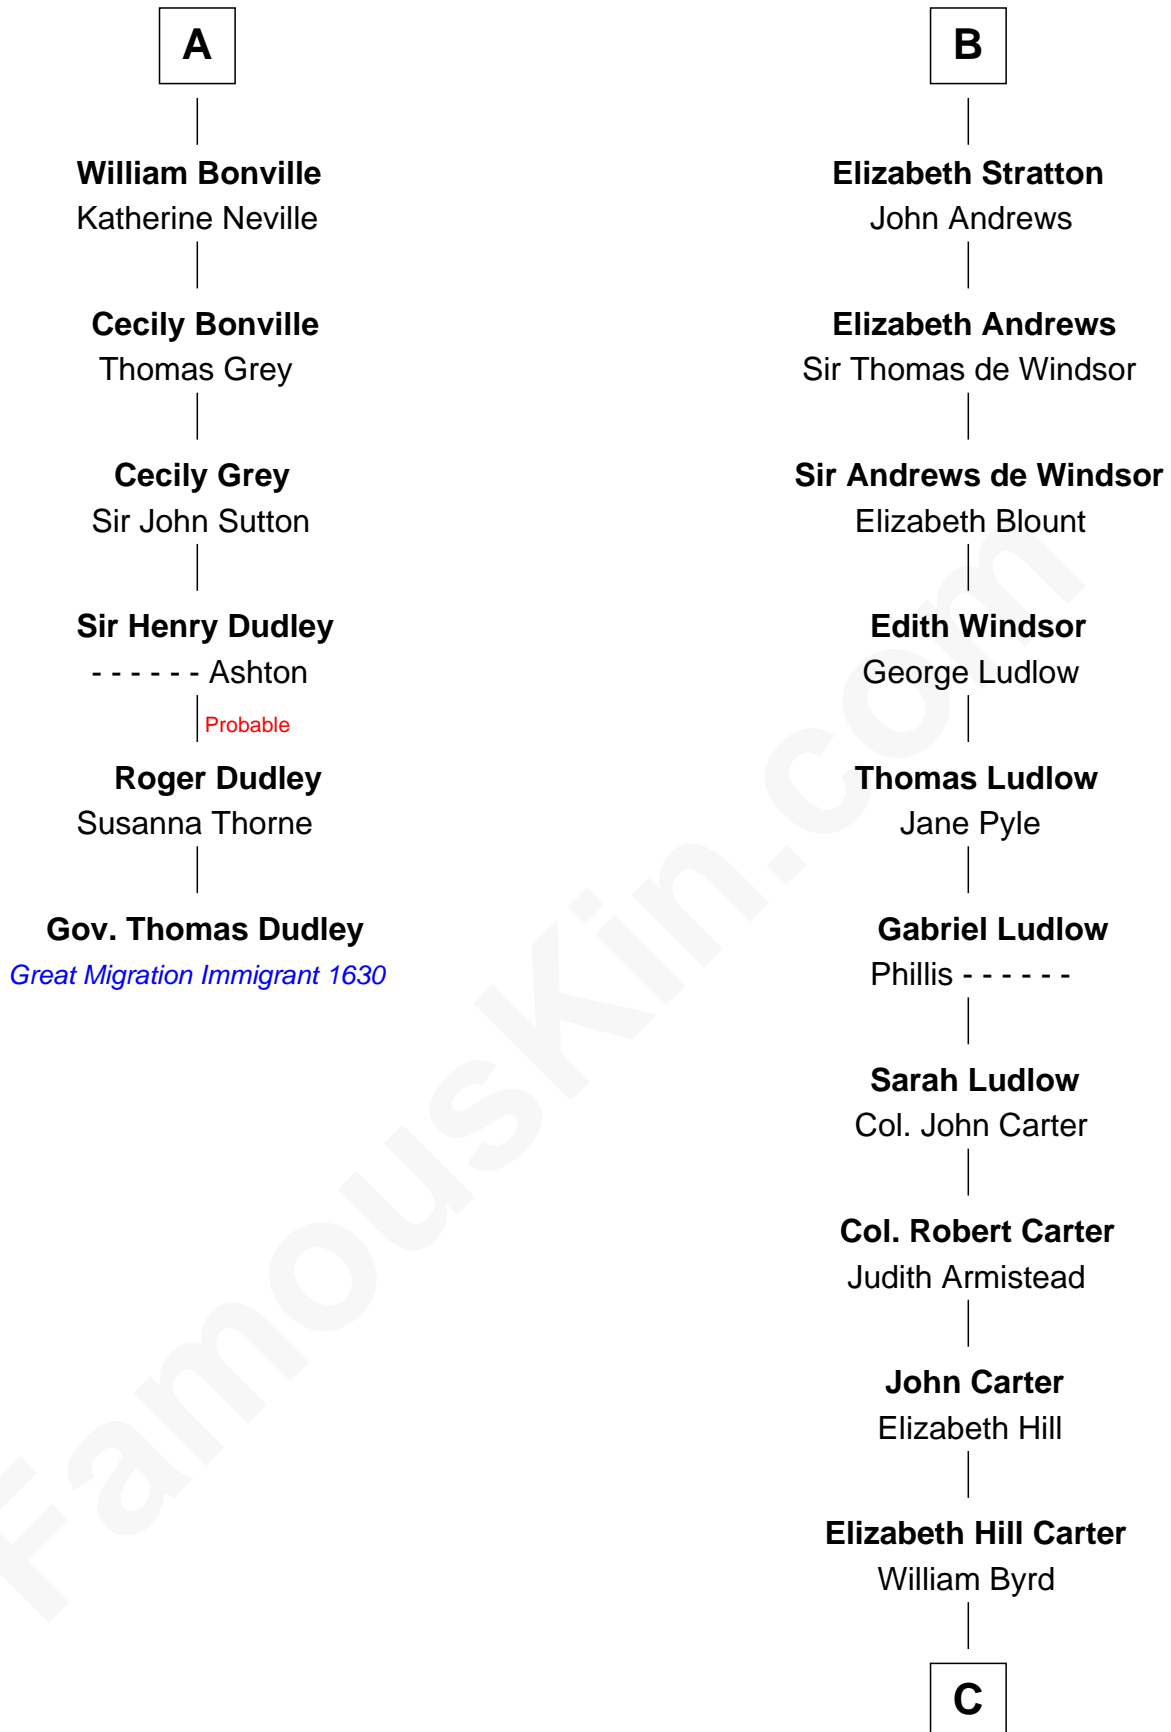

FamousKin.com

Relationship Chart of

Gov. Thomas Dudley

(1576 - 1653) Great Migration Immigrant 1630

12th cousin 9 times removed of

Admiral Richard Byrd
Polar Explorer

Sir Humphrey de Bohun
Maud of Eu

C

Thomas Taylor Byrd

Mary Armistead

Richard Evelyn Byrd

Anne Harrison

Col. William Byrd

Jane Meriwether Rivers

Richard Evelyn Byrd

Eleanor Bolling Flood

Admiral Richard Byrd

Polar Explorer

FamousKin.com