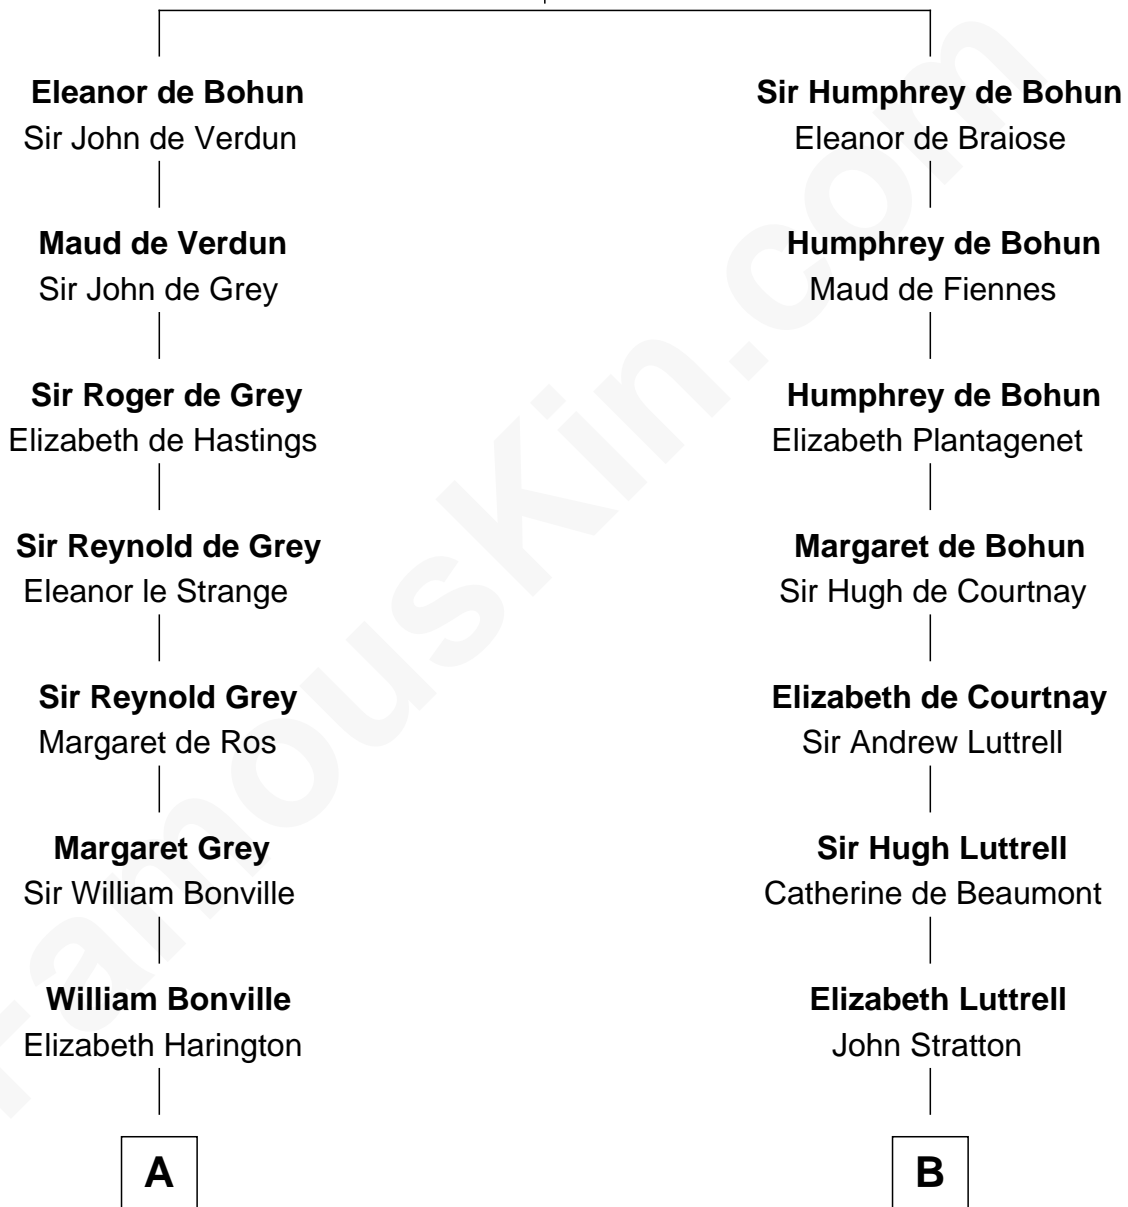

FamousKin.com

Relationship Chart of

Gov. Thomas Dudley

(1576 - 1653) Great Migration Immigrant 1630

12th cousin 9 times removed of

Admiral Richard Byrd
Polar Explorer

Sir Humphrey de Bohun
Maud of Eu

C

Thomas Taylor Byrd

Mary Armistead

Richard Evelyn Byrd

Anne Harrison

Col. William Byrd

Jane Meriwether Rivers

Richard Evelyn Byrd

Eleanor Bolling Flood

Admiral Richard Byrd

Polar Explorer

FamousKin.com