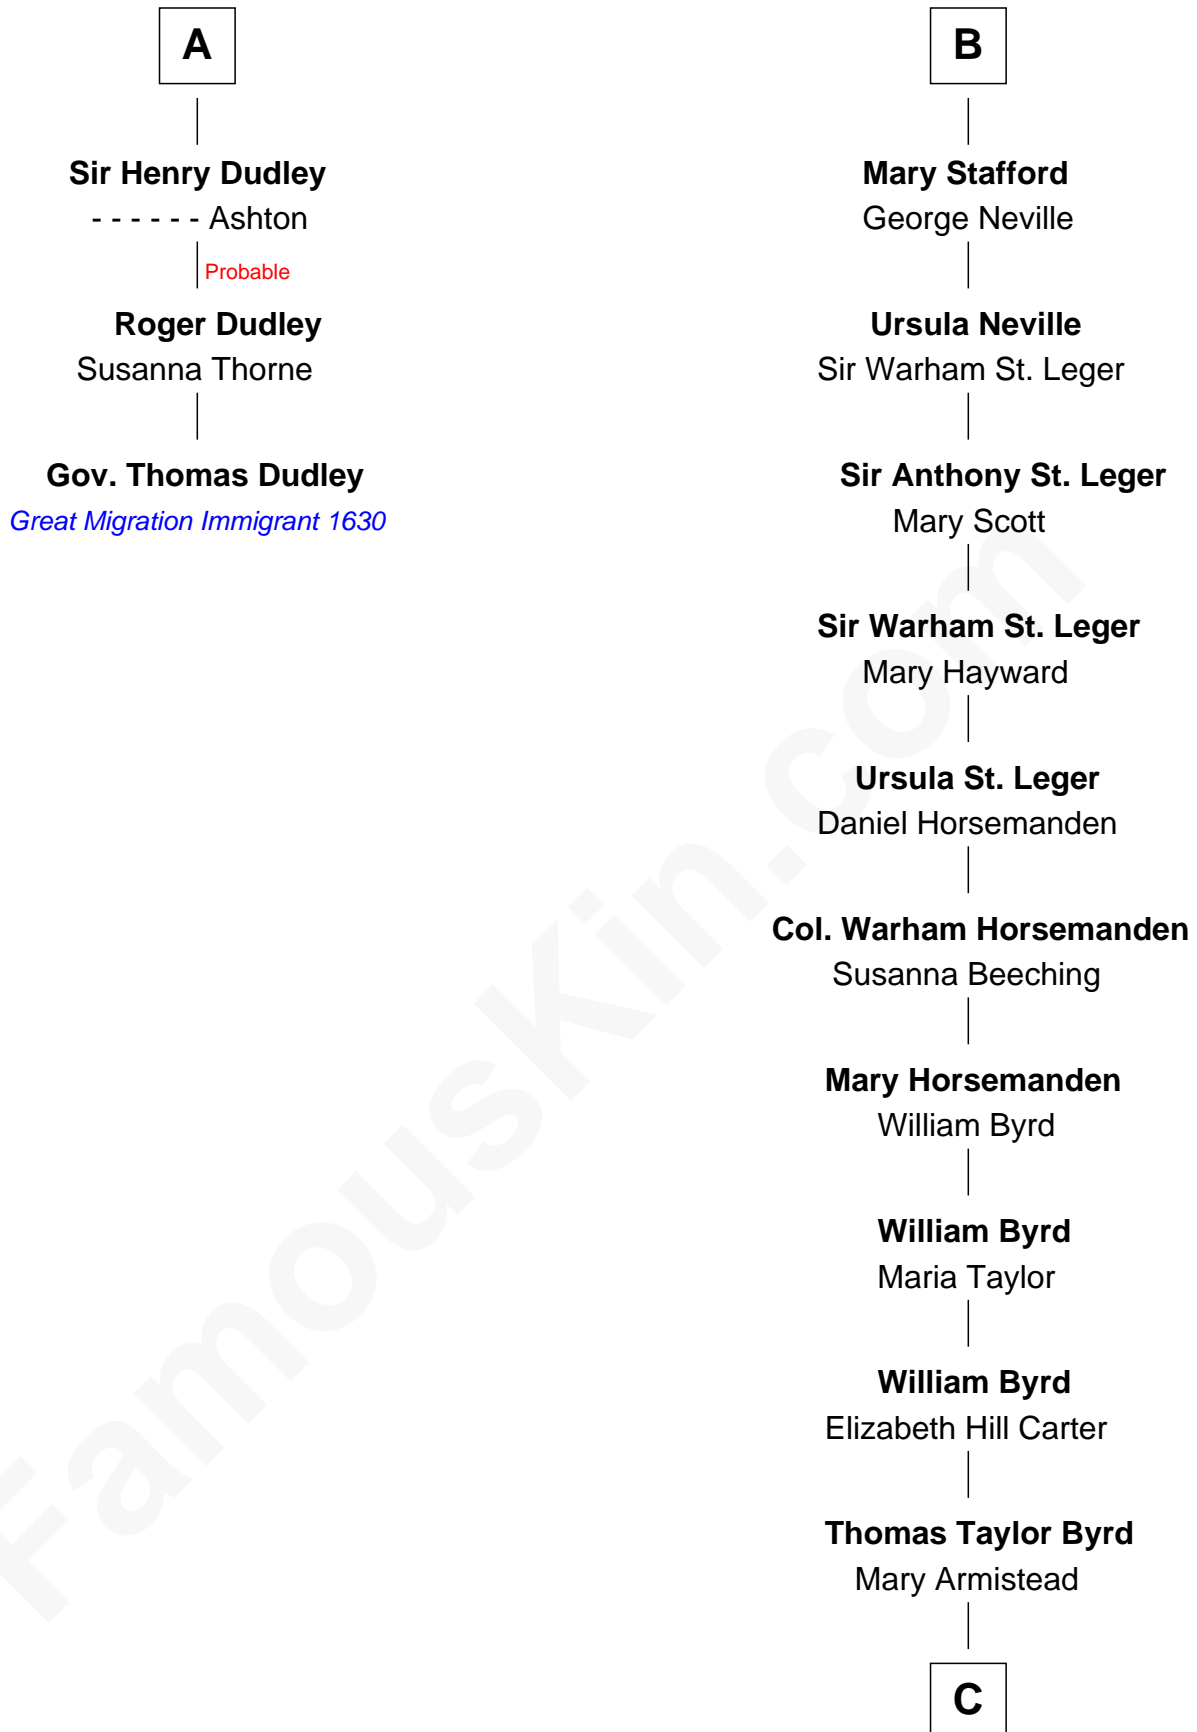

### Gov. Thomas Dudley

(1576 - 1653) Great Migration Immigrant 1630

9th cousin 11 times removed of

### Admiral Richard Byrd

*Polar Explorer*

**Henry Plantagenet**  
Maud de Chaworth

**Eleanor Plantagenet**  
Richard Fitzalan

**Alice Fitzalan**  
Sir Thomas de Holand

**Eleanor Holand**  
Edward Cherleton

**Joyce Cherleton**  
Sir John Tiptoft

**Joyce Tiptoft**  
Sir Edmund Sutton

**Sir Edward Sutton**  
Cecily Willoughby

**Sir John Sutton**  
Cecily Grey

**A**

**Mary Plantagenet**  
Henry de Percy

**Sir Henry Percy**  
Margaret de Neville

**Sir Henry Percy**  
Elizabeth Mortimer

**Sir Henry Percy**  
Eleanor Neville

**Sir Henry Percy**  
Eleanor Poynings

**Henry Percy**  
Maud Herbert

**Eleanor Percy**  
Edward Stafford

**B**

**C**

**Richard Evelyn Byrd**