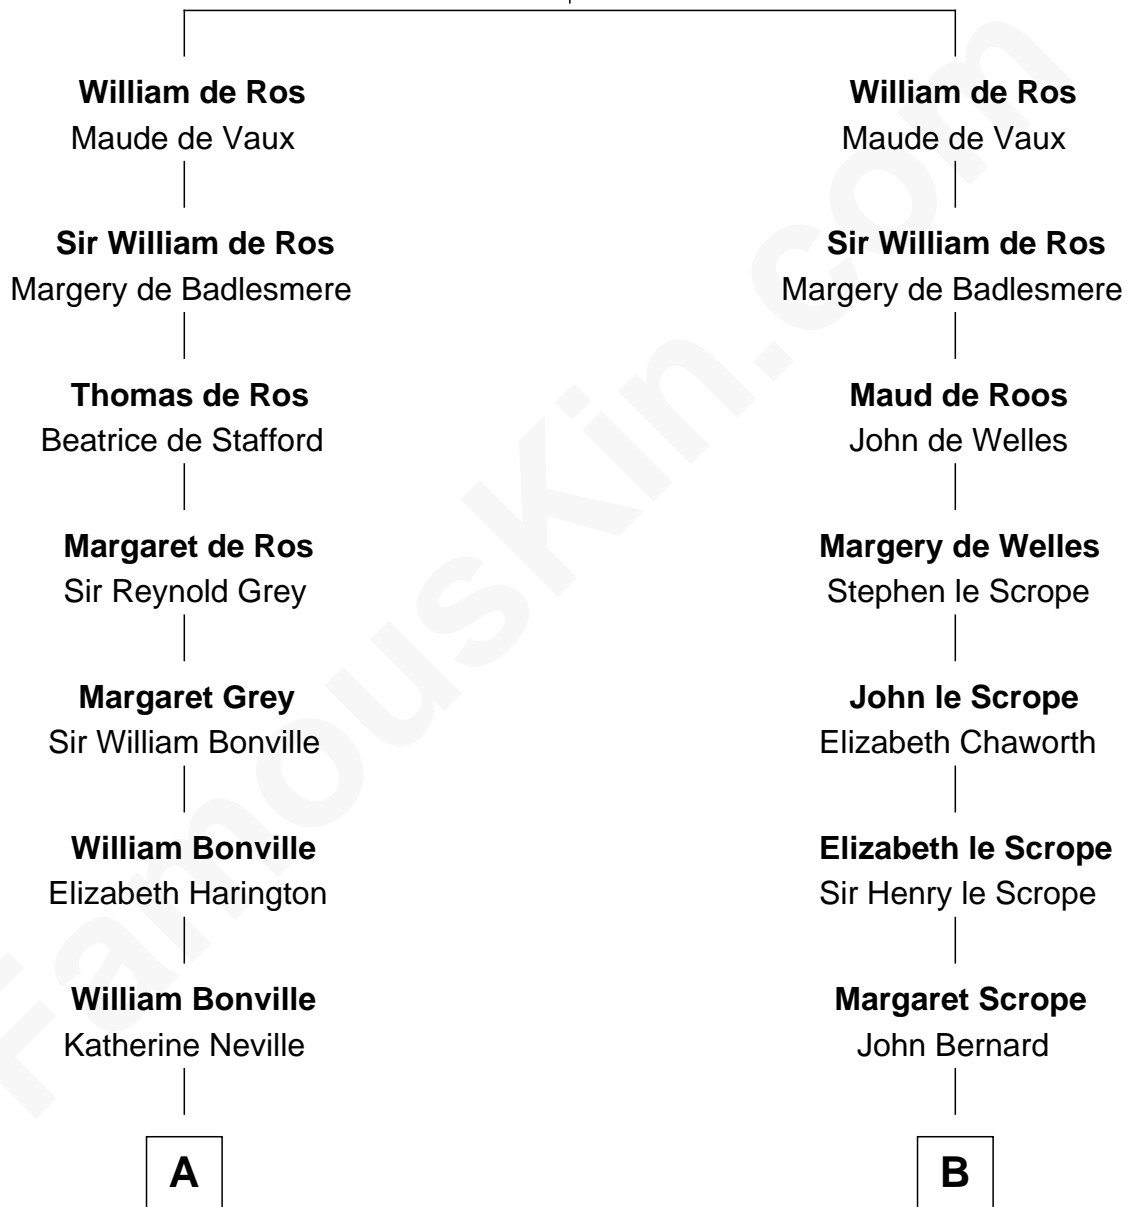

FamousKin.com

Relationship Chart of

Gov. Thomas Dudley

(1576 - 1653) Great Migration Immigrant 1630

11th cousin 8 times removed of

Admiral Richard Byrd

Polar Explorer

Sir Robert de Ros
Isabel de Aubeney

C

Col. William Byrd
Jane Meriwether Rivers

Richard Evelyn Byrd
Eleanor Bolling Flood

Admiral Richard Byrd
Polar Explorer

FamousKin.com