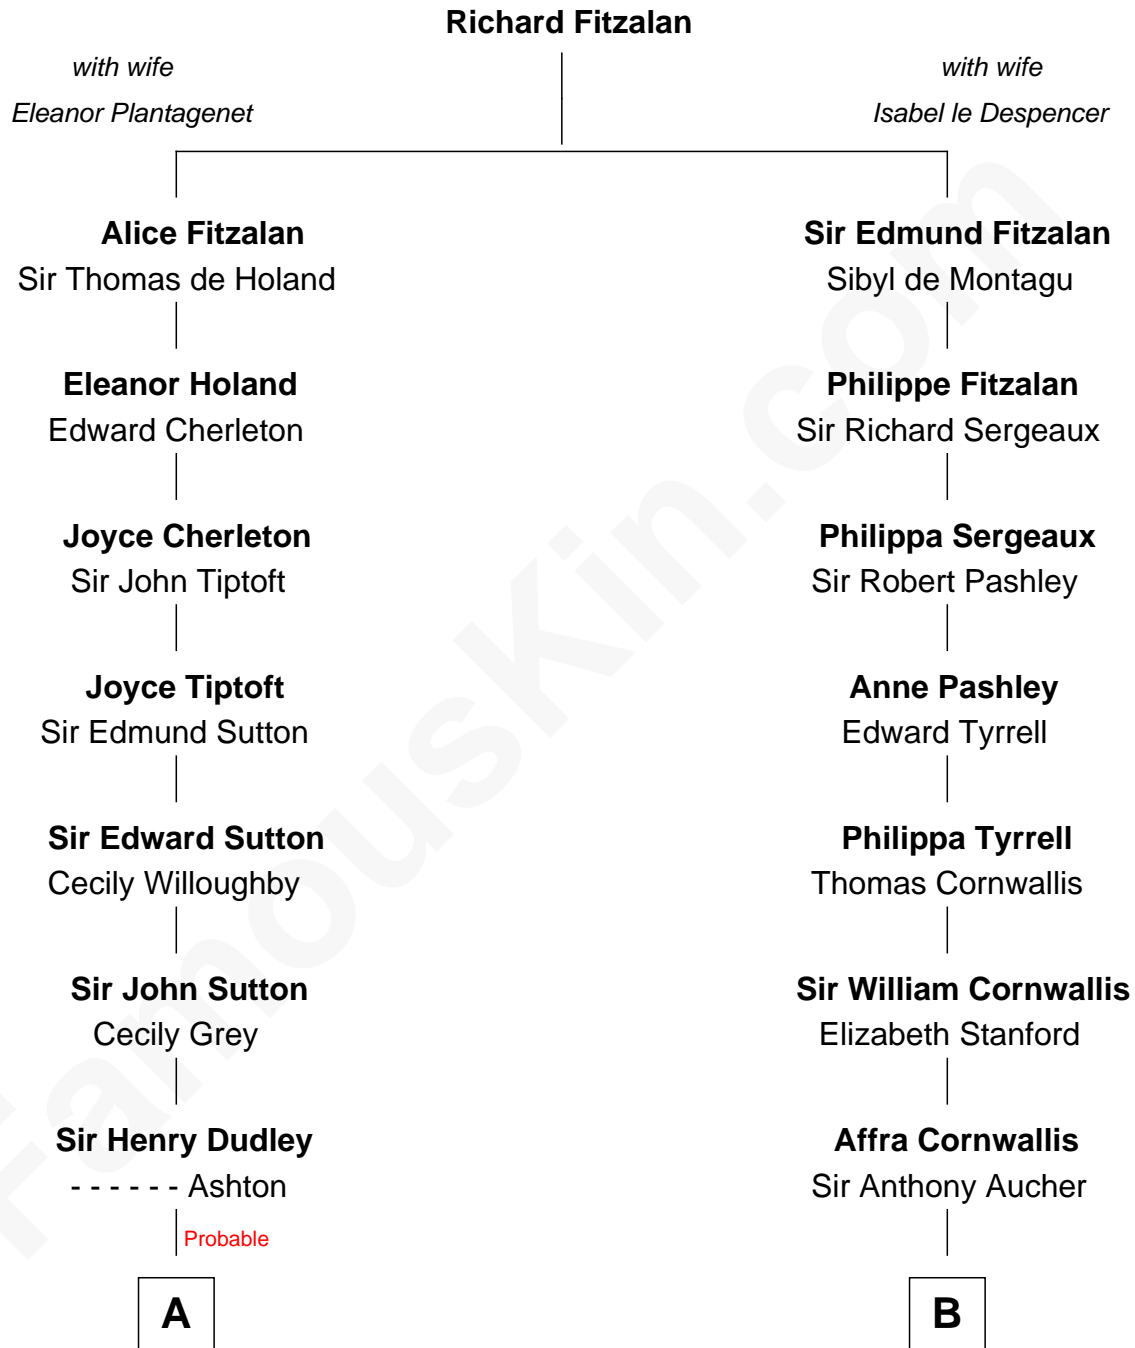

FamousKin.com

Relationship Chart of

Gov. Thomas Dudley

(1576 - 1653) Great Migration Immigrant 1630

8th cousin 13 times removed of

Admiral Richard Byrd

Polar Explorer

C

Eliza Bolling West
Dr. Joel Walker Flood

Col. Henry De La Warr Flood
Mary Elizabeth Trent

Joel Walker Flood
Ella Faulkner

Eleanor Bolling Flood
Richard Evelyn Byrd

Admiral Richard Byrd
Polar Explorer

FamousKin.com