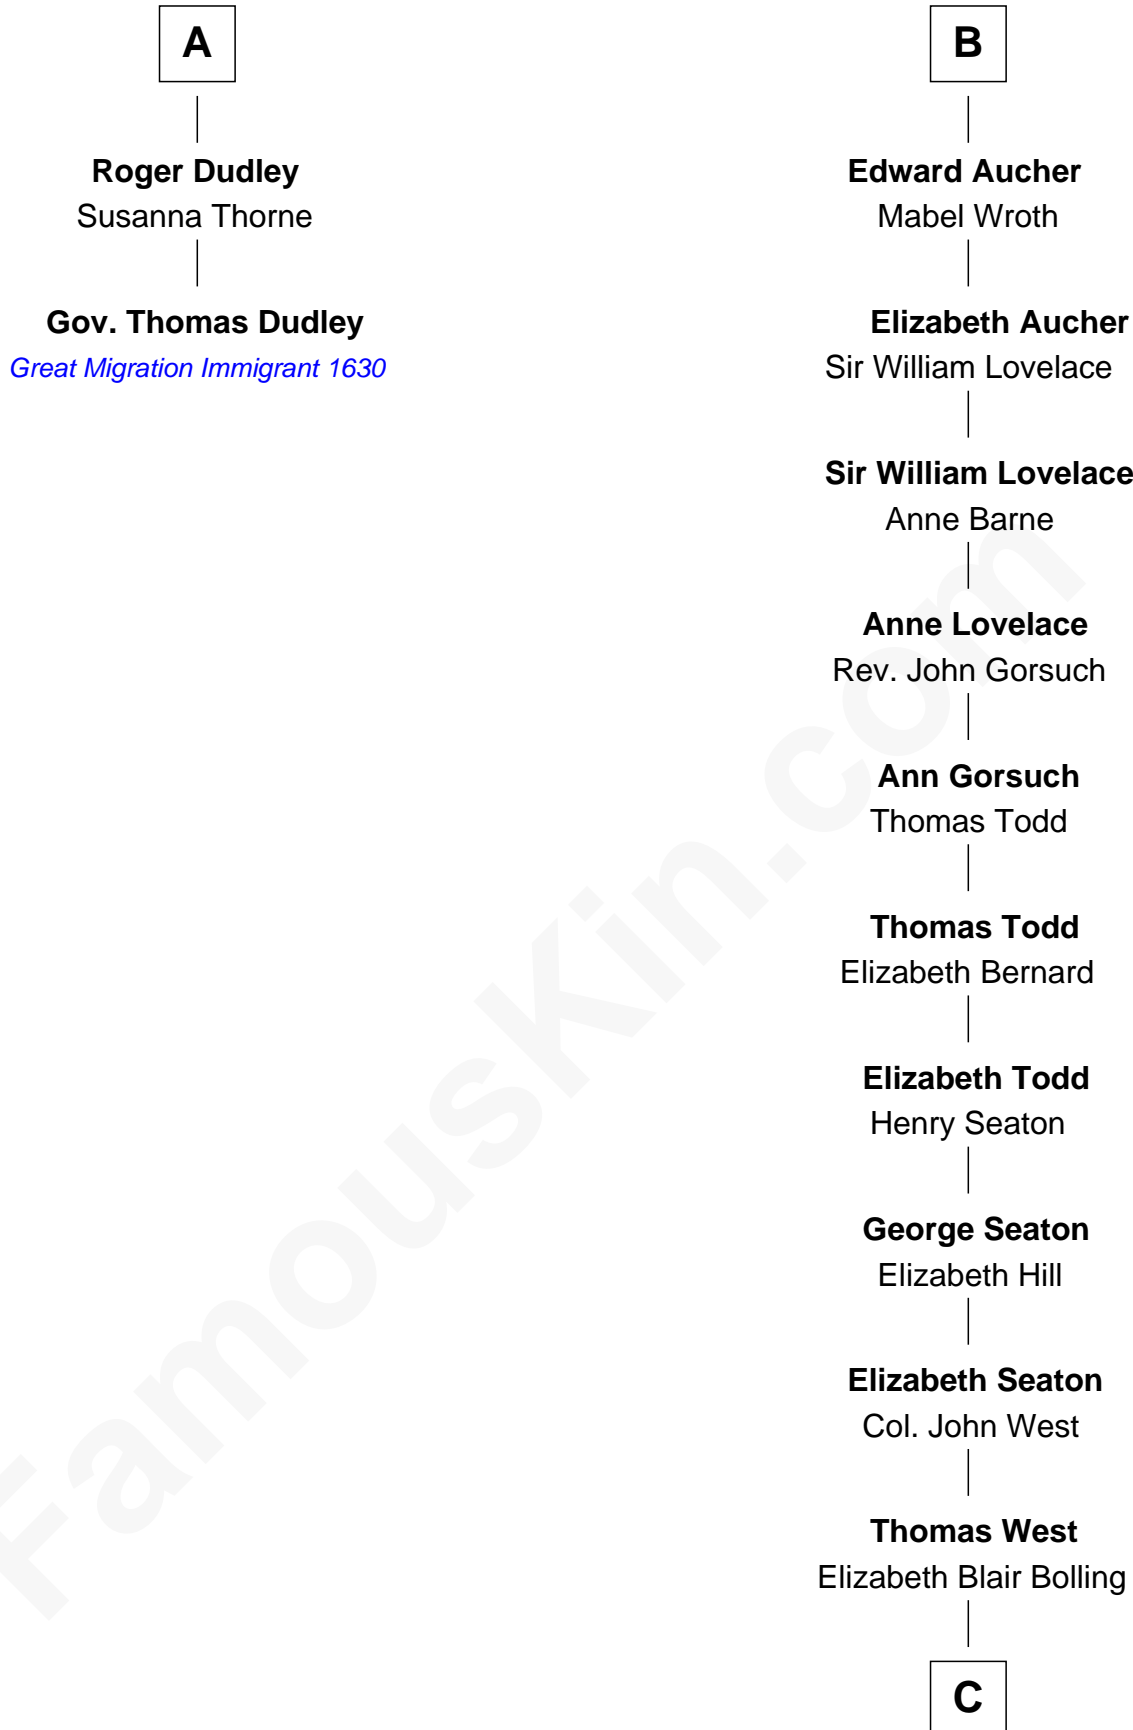

FamousKin.com

Relationship Chart of

Gov. Thomas Dudley

(1576 - 1653) Great Migration Immigrant 1630

8th cousin 13 times removed of

Admiral Richard Byrd

Polar Explorer

C

Eliza Bolling West
Dr. Joel Walker Flood

Col. Henry De La Warr Flood
Mary Elizabeth Trent

Joel Walker Flood
Ella Faulkner

Eleanor Bolling Flood
Richard Evelyn Byrd

Admiral Richard Byrd
Polar Explorer

FamousKin.com