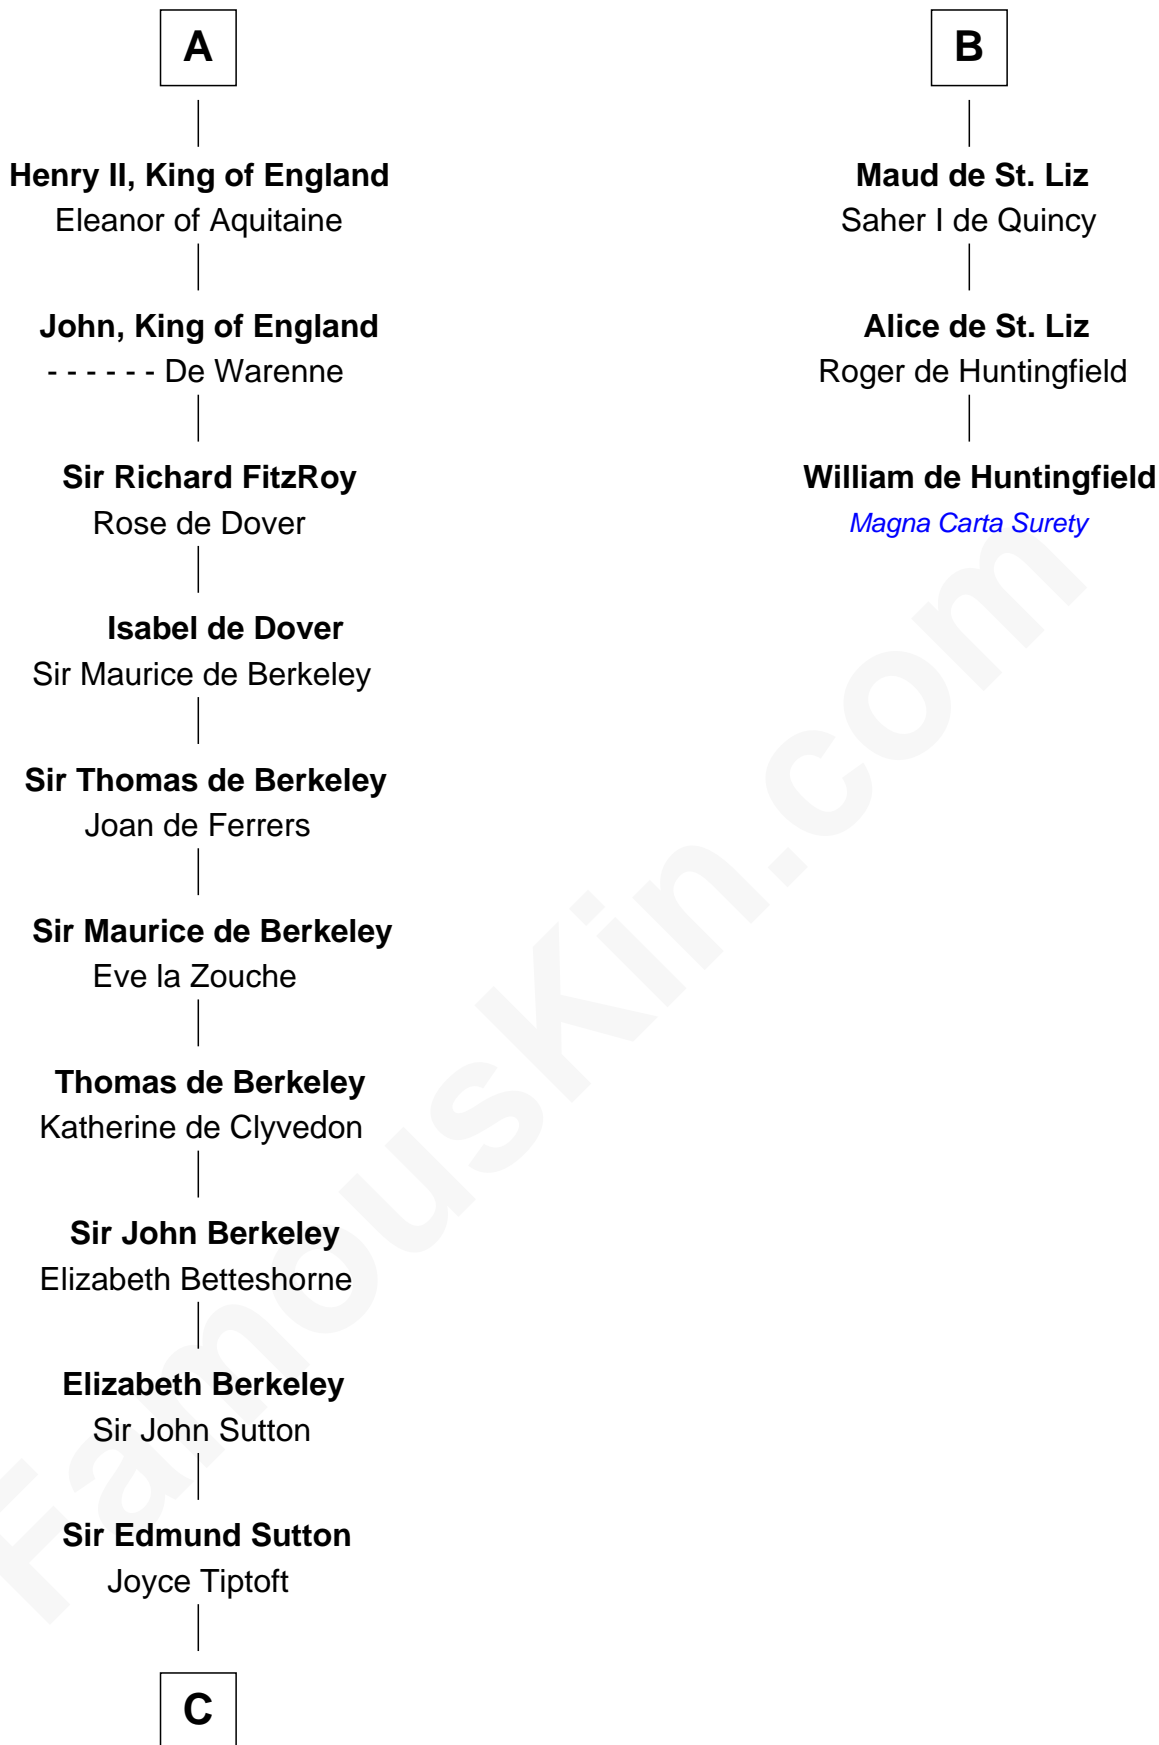

FamousKin.com
Relationship Chart of
Gov. Thomas Dudley

(1576 - 1653) Great Migration Immigrant 1630

9th cousin 12 times removed of

William de Huntingfield
Magna Carta Surety

Henry the Fowler
Saint Matilda of Ringelheim

C

—
Sir Edward Sutton

Cecily Willoughby

—
Sir John Sutton

Cecily Grey

—
Sir Henry Dudley

----- Ashton

| Probable

—
Roger Dudley

Susanna Thorne

—
Gov. Thomas Dudley

Great Migration Immigrant 1630

FamousKin.com