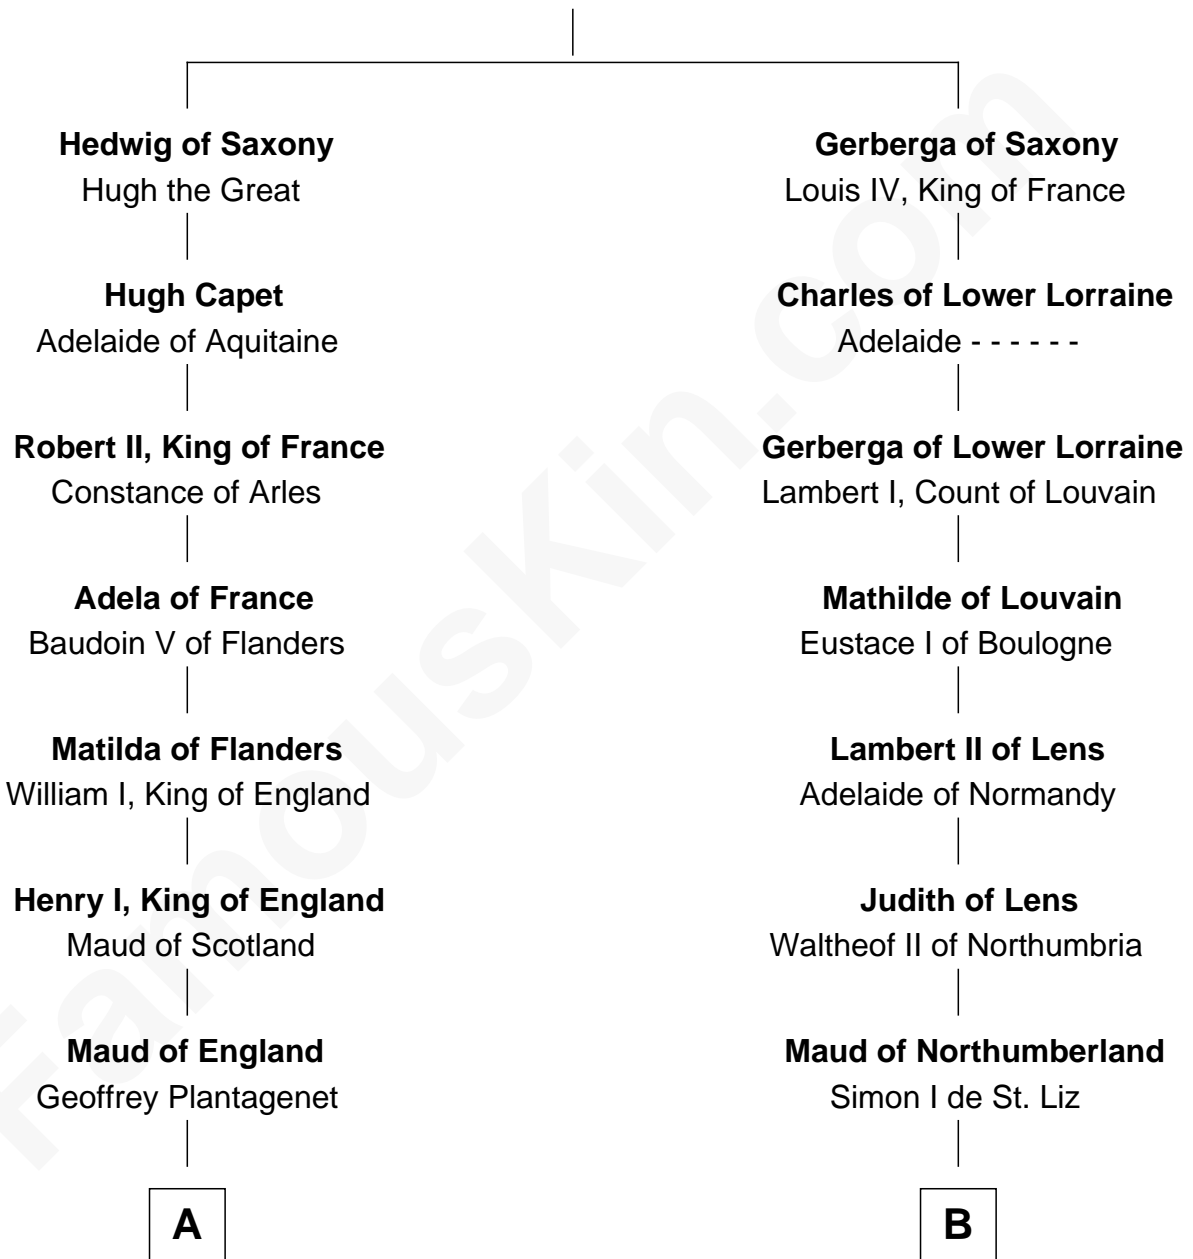

FamousKin.com
Relationship Chart of
Gov. Thomas Dudley

(1576 - 1653) Great Migration Immigrant 1630

9th cousin 12 times removed of

William de Huntingfield
Magna Carta Surety

Henry the Fowler
Saint Matilda of Ringelheim

C

—
Sir Edward Sutton

Cecily Willoughby

—
Sir John Sutton

Cecily Grey

—
Sir Henry Dudley

----- Ashton

| Probable

—
Roger Dudley

Susanna Thorne

—
Gov. Thomas Dudley

Great Migration Immigrant 1630

FamousKin.com