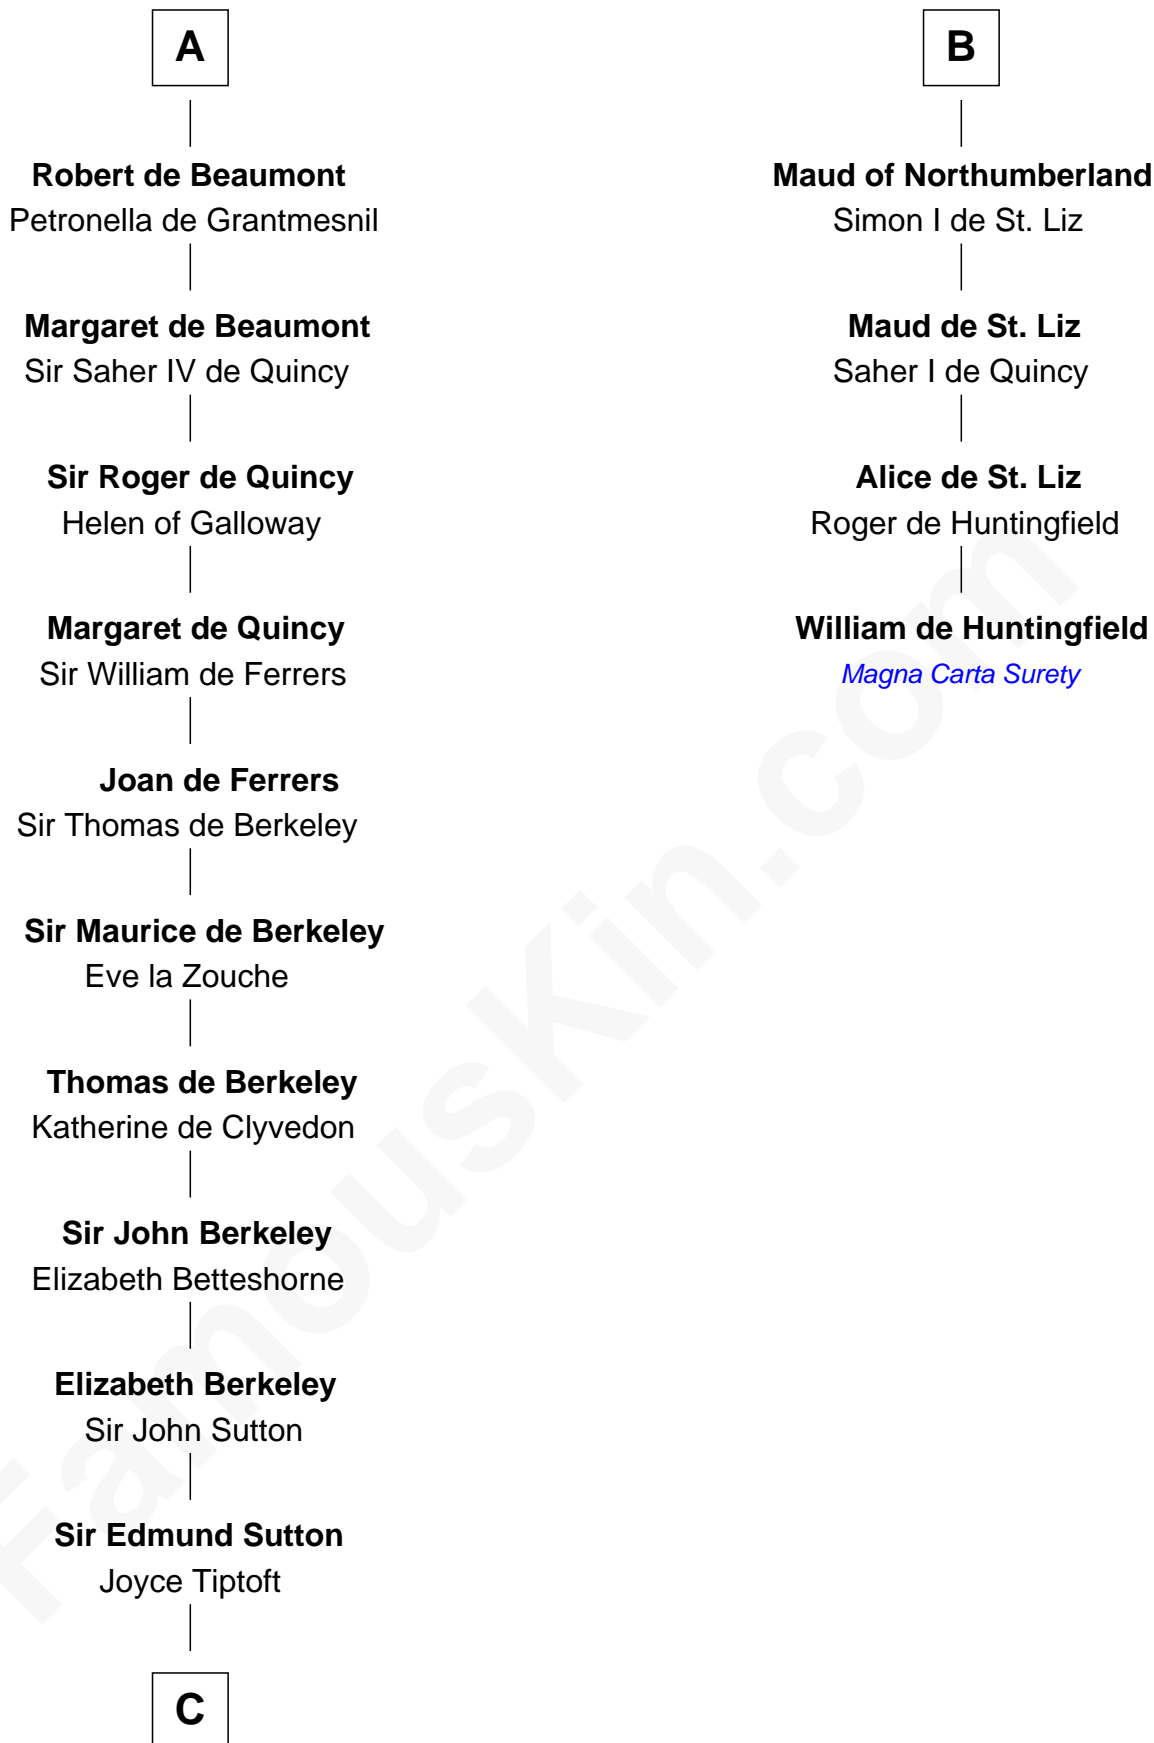

FamousKin.com

Relationship Chart of

Gov. Thomas Dudley

(1576 - 1653) Great Migration Immigrant 1630

10th cousin 11 times removed of

William de Huntingfield
Magna Carta Surety

Herbert II of Vermandois
Liegarde of France

Isabel de Vermandois
Sir Robert de Beaumont

Robert de Beaumont
Amicia de Gael

A

Robert of Vermandois
Adelaide of Burgundy

Adele of Troyes
Geoffroi I Grisegonelle

Ermengarde of Anjou
Conan I of Brittany

Judith of Brittany
Richard II of Normandy

Robert I of Normandy
Herleve of Falaise

Adelaide of Normandy
Lambert II of Lens

Judith of Lens
Waltheof II of Northumbria

B

C

—
Sir Edward Sutton

Cecily Willoughby

—
Sir John Sutton

Cecily Grey

—
Sir Henry Dudley

----- Ashton

| Probable

—
Roger Dudley

Susanna Thorne

—
Gov. Thomas Dudley

Great Migration Immigrant 1630