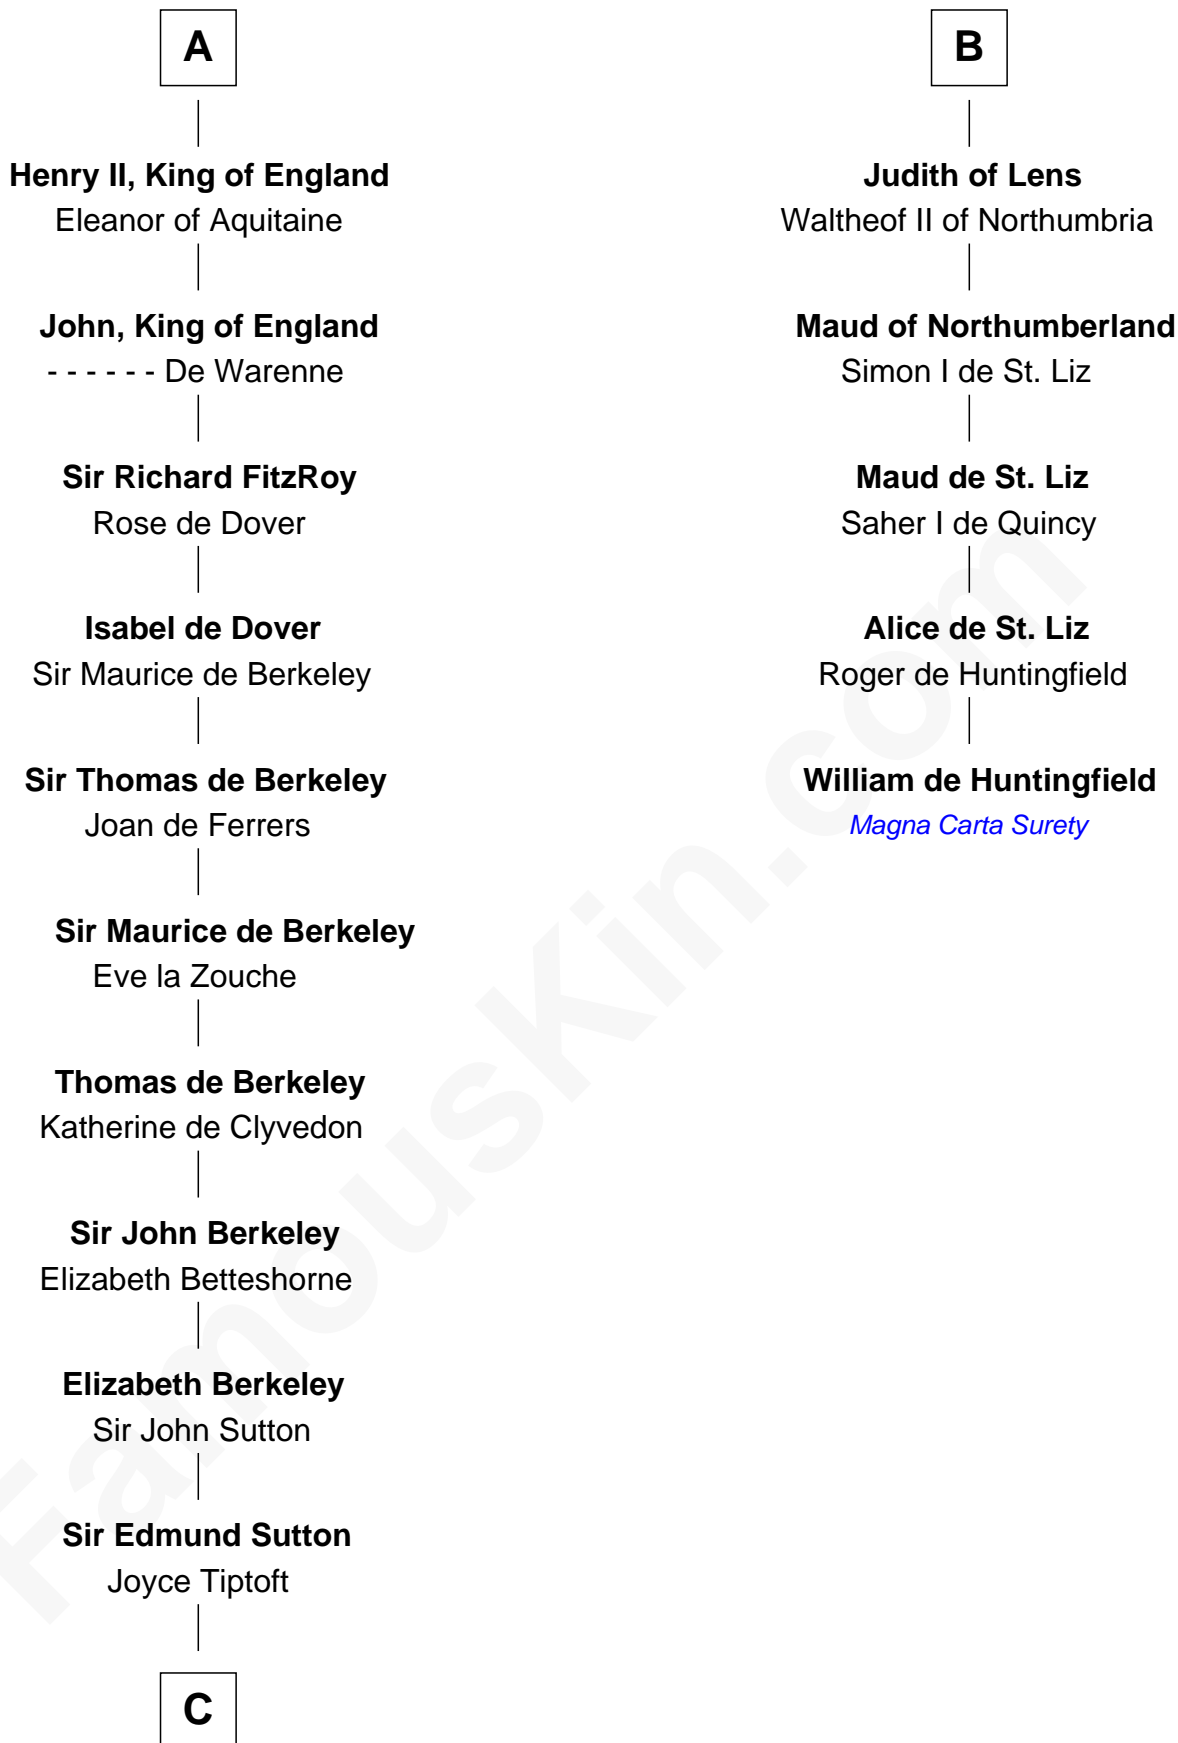

FamousKin.com

Relationship Chart of

Gov. Thomas Dudley

(1576 - 1653) Great Migration Immigrant 1630

11th cousin 10 times removed of

William de Huntingfield
Magna Carta Surety

C

—
Sir Edward Sutton

Cecily Willoughby

—
Sir John Sutton

Cecily Grey

—
Sir Henry Dudley

----- Ashton

| Probable

—
Roger Dudley

Susanna Thorne

—
Gov. Thomas Dudley

Great Migration Immigrant 1630

FamousKin.com