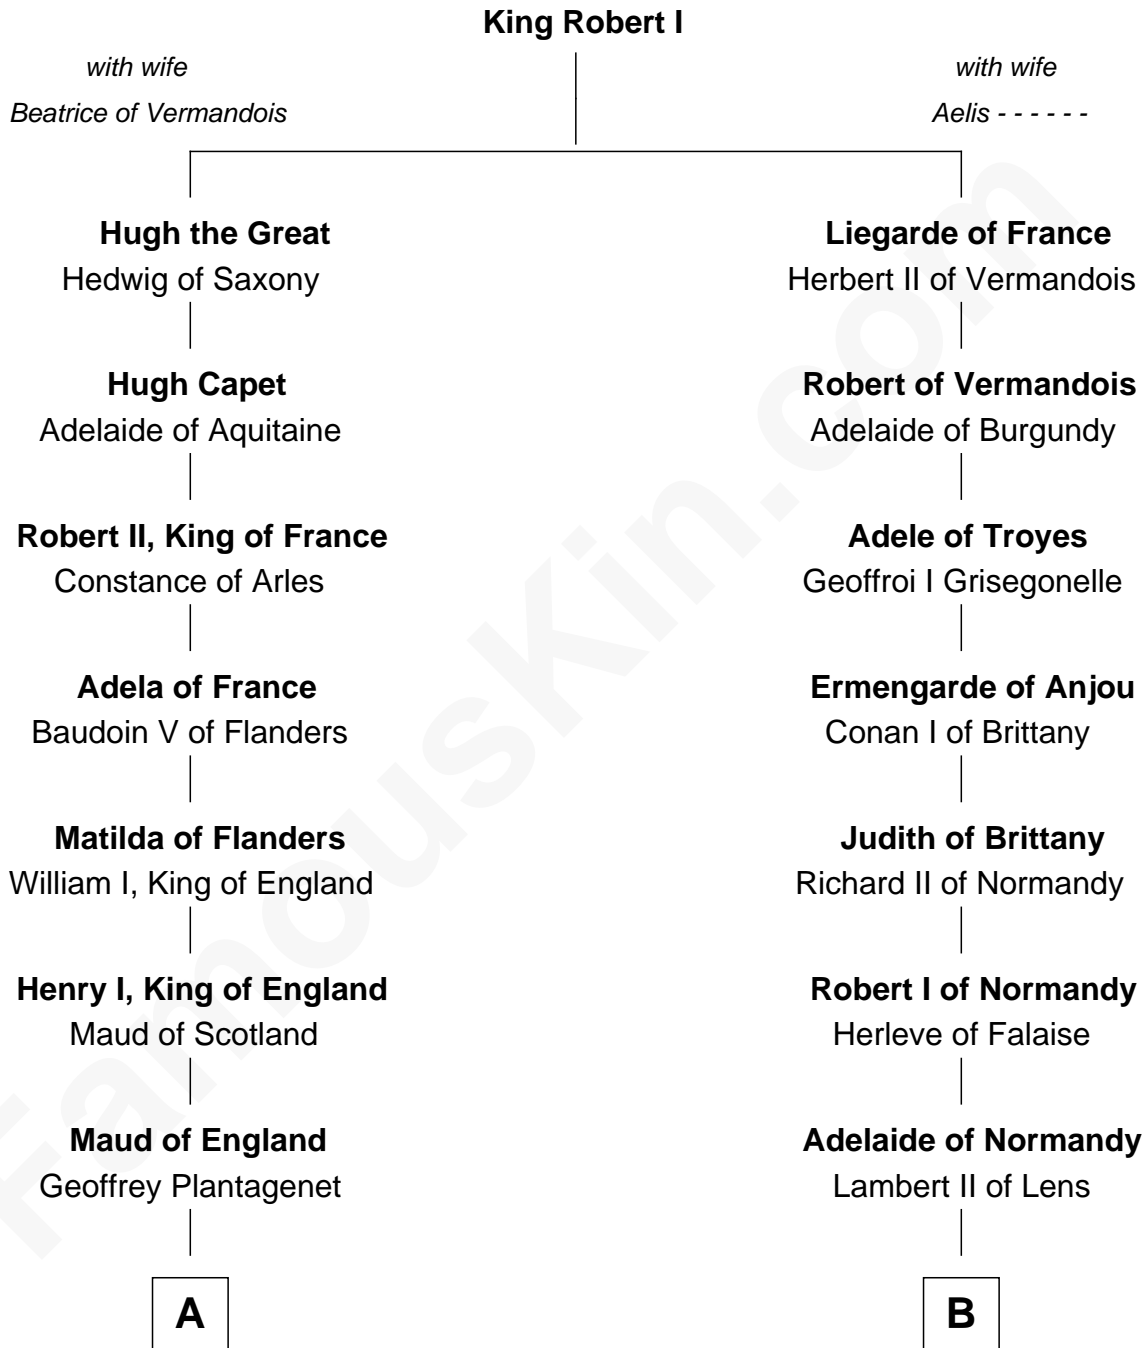

FamousKin.com

Relationship Chart of

Gov. Thomas Dudley

(1576 - 1653) Great Migration Immigrant 1630

11th cousin 10 times removed of

William de Huntingfield
Magna Carta Surety

C

—
Sir Edward Sutton

Cecily Willoughby

—
Sir John Sutton

Cecily Grey

—
Sir Henry Dudley

----- Ashton

| Probable

—
Roger Dudley

Susanna Thorne

—
Gov. Thomas Dudley

Great Migration Immigrant 1630

FamousKin.com