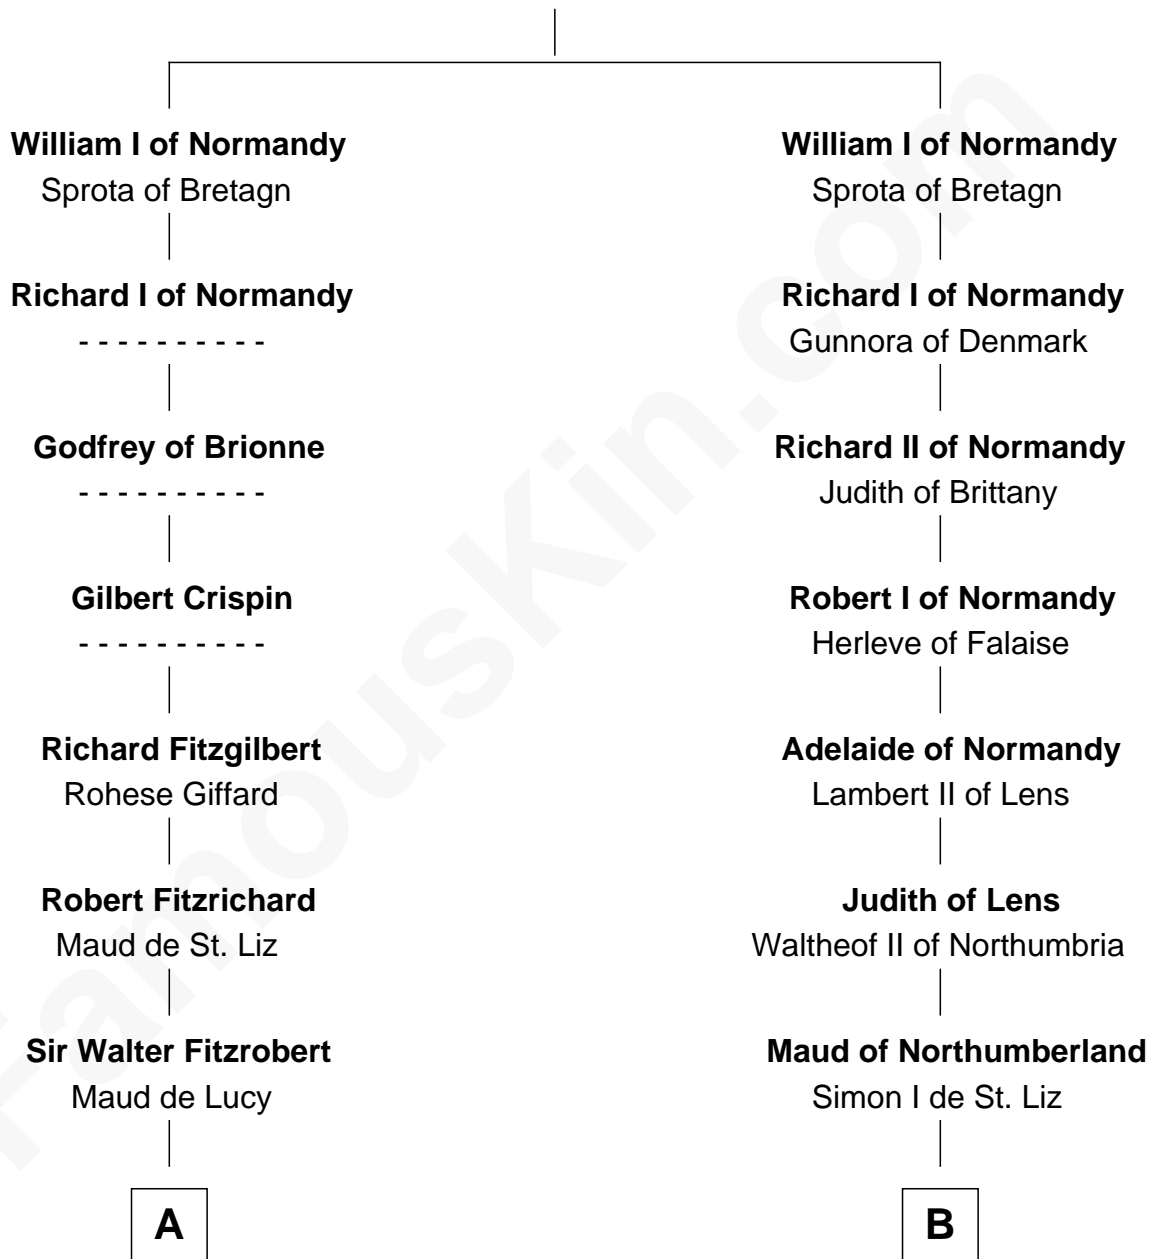

## Relationship Chart of

### Gov. Thomas Dudley

(1576 - 1653) Great Migration Immigrant 1630

9th cousin 11 times removed of

**William de Huntingfield**  
Magna Carta Surety

**Rollo of Normandy**  
Poppa of Bayeux

**C**

—  
**Anne Fettiplace**

Edward Purefoy

—  
**Mary Purefoy**

Thomas Thorne

—  
**Susanna Thorne**

Roger Dudley

—  
**Gov. Thomas Dudley**

*Great Migration Immigrant 1630*

FamousKin.com