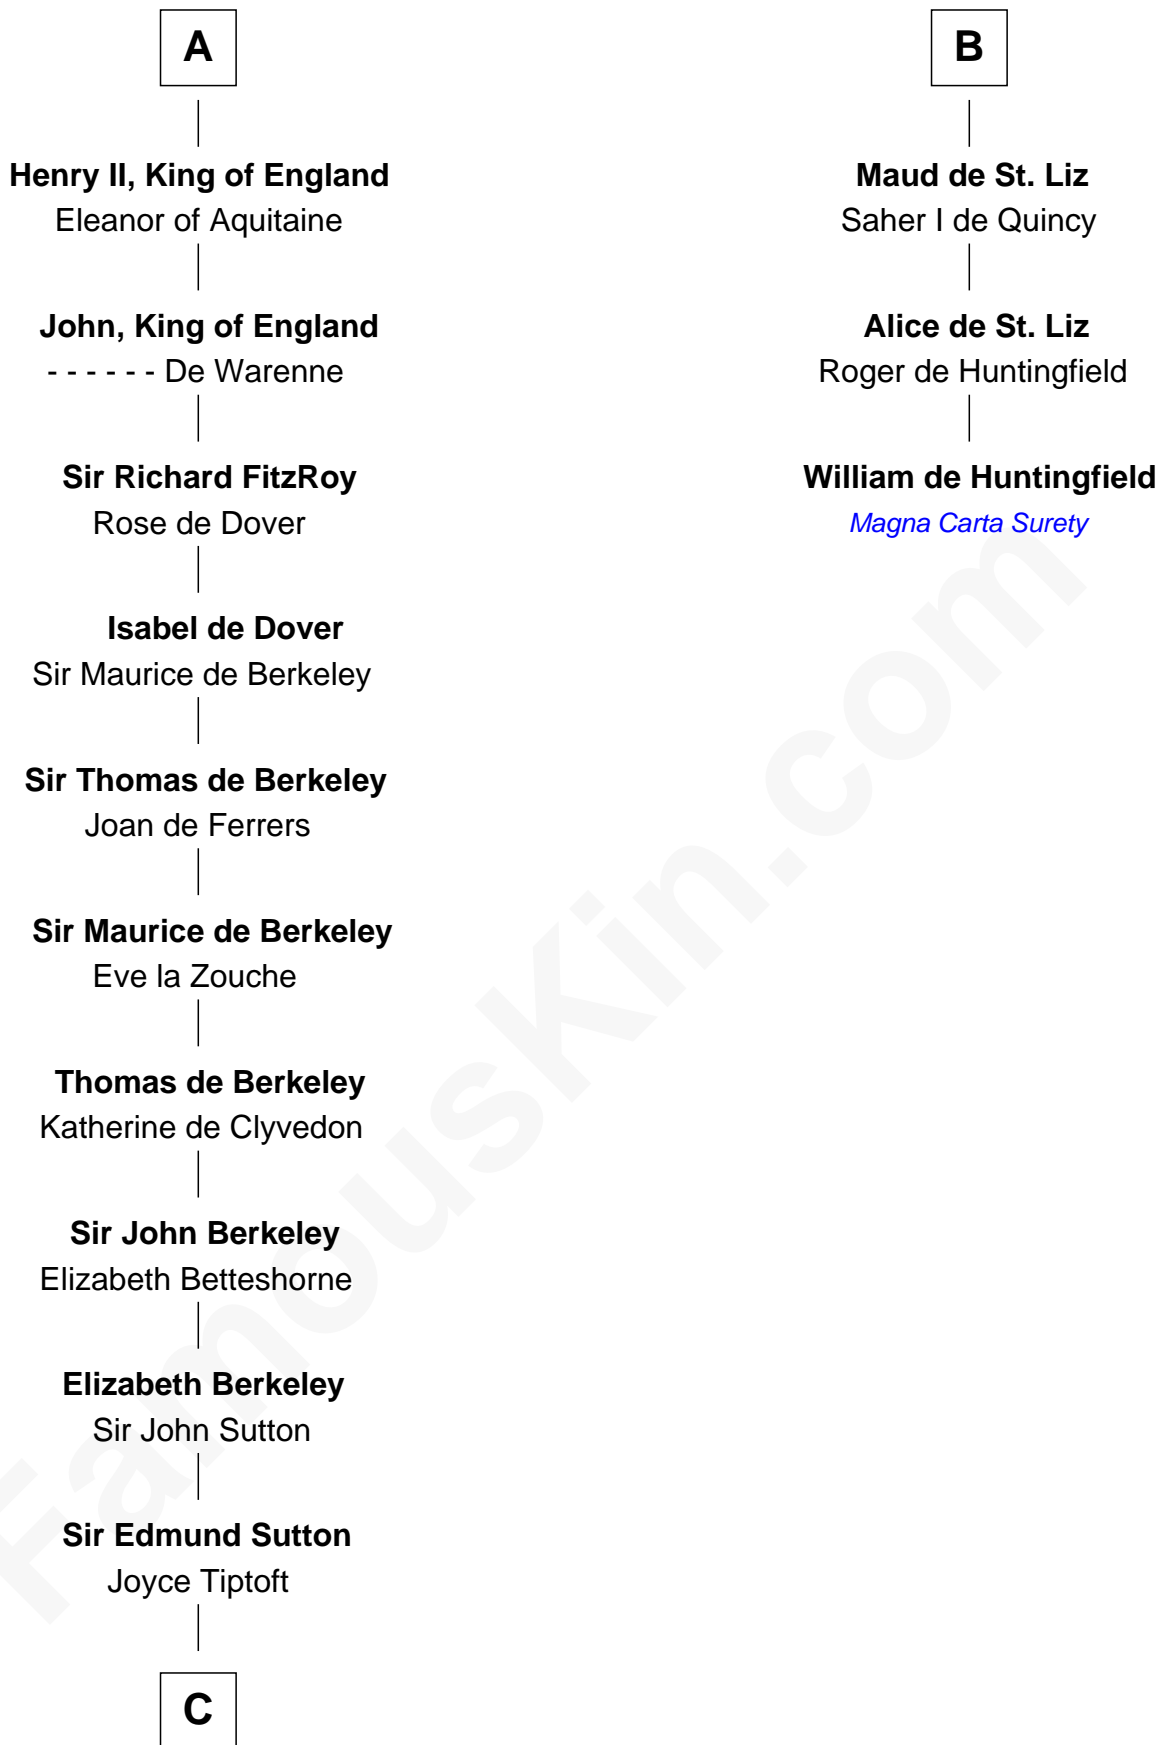

FamousKin.com

Relationship Chart of

Gov. Thomas Dudley

(1576 - 1653) Great Migration Immigrant 1630

9th cousin 12 times removed of

William de Huntingfield
Magna Carta Surety

Robert of Vermandois
Adelaide of Burgundy

C

—
Sir Edward Sutton

Cecily Willoughby

—
Sir John Sutton

Cecily Grey

—
Sir Henry Dudley

----- Ashton

| Probable

—
Roger Dudley

Susanna Thorne

—
Gov. Thomas Dudley

Great Migration Immigrant 1630

FamousKin.com