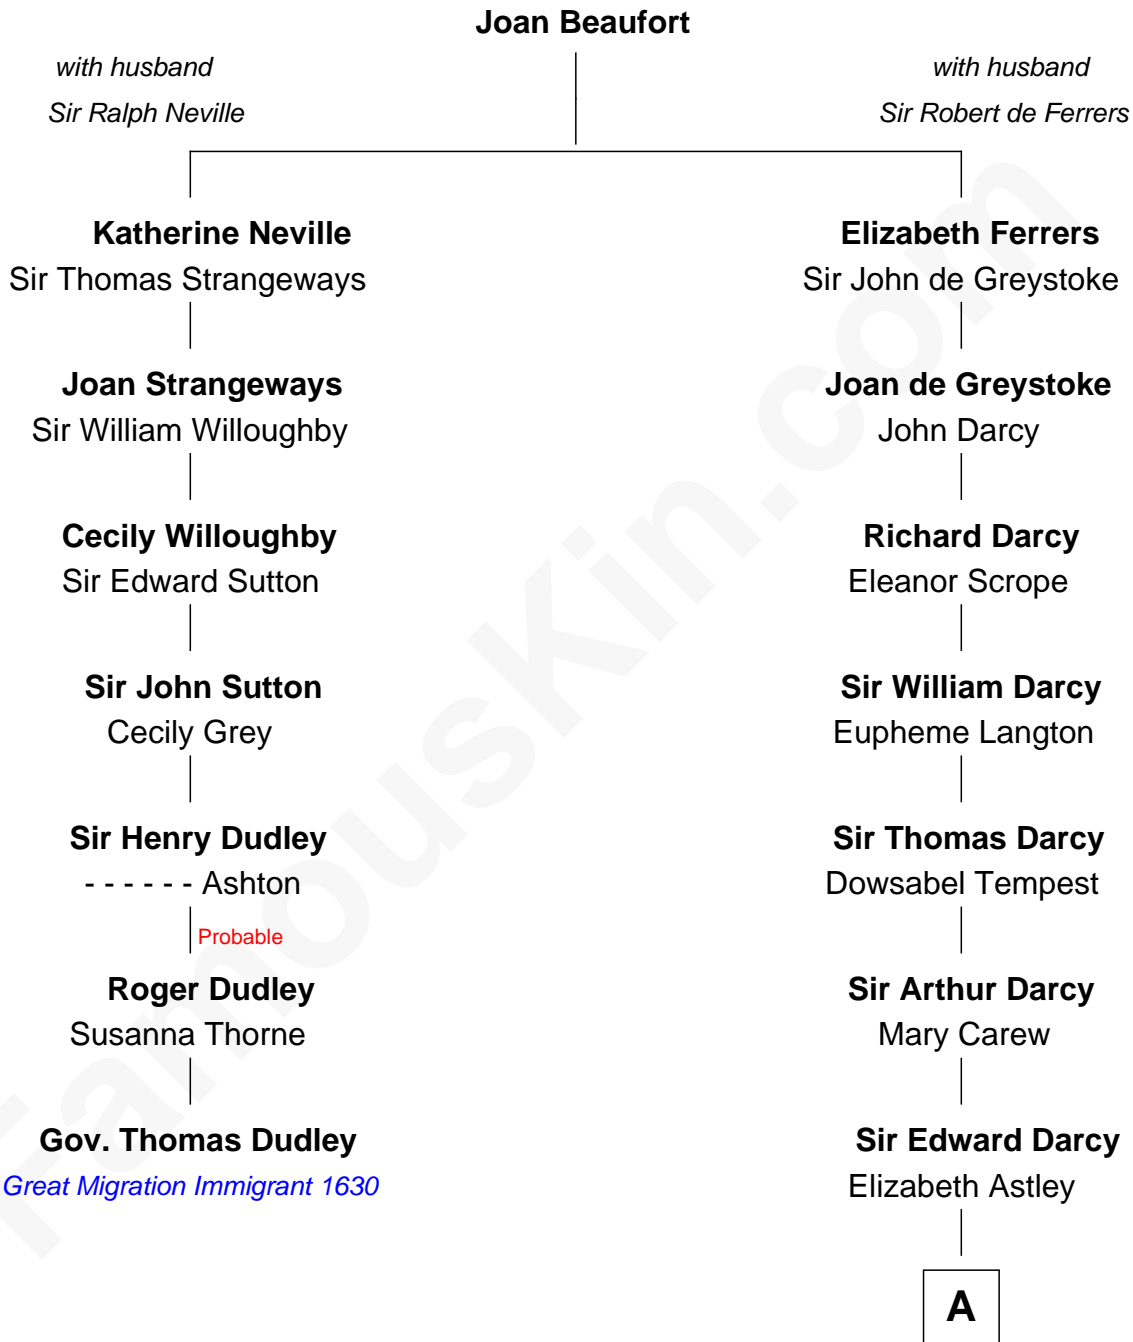

FamousKin.com

Relationship Chart of

Gov. Thomas Dudley

(1576 - 1653) *Great Migration Immigrant 1630*

6th cousin 6 times removed of

Robert Treat Paine

Signer of the Declaration of Independence

A