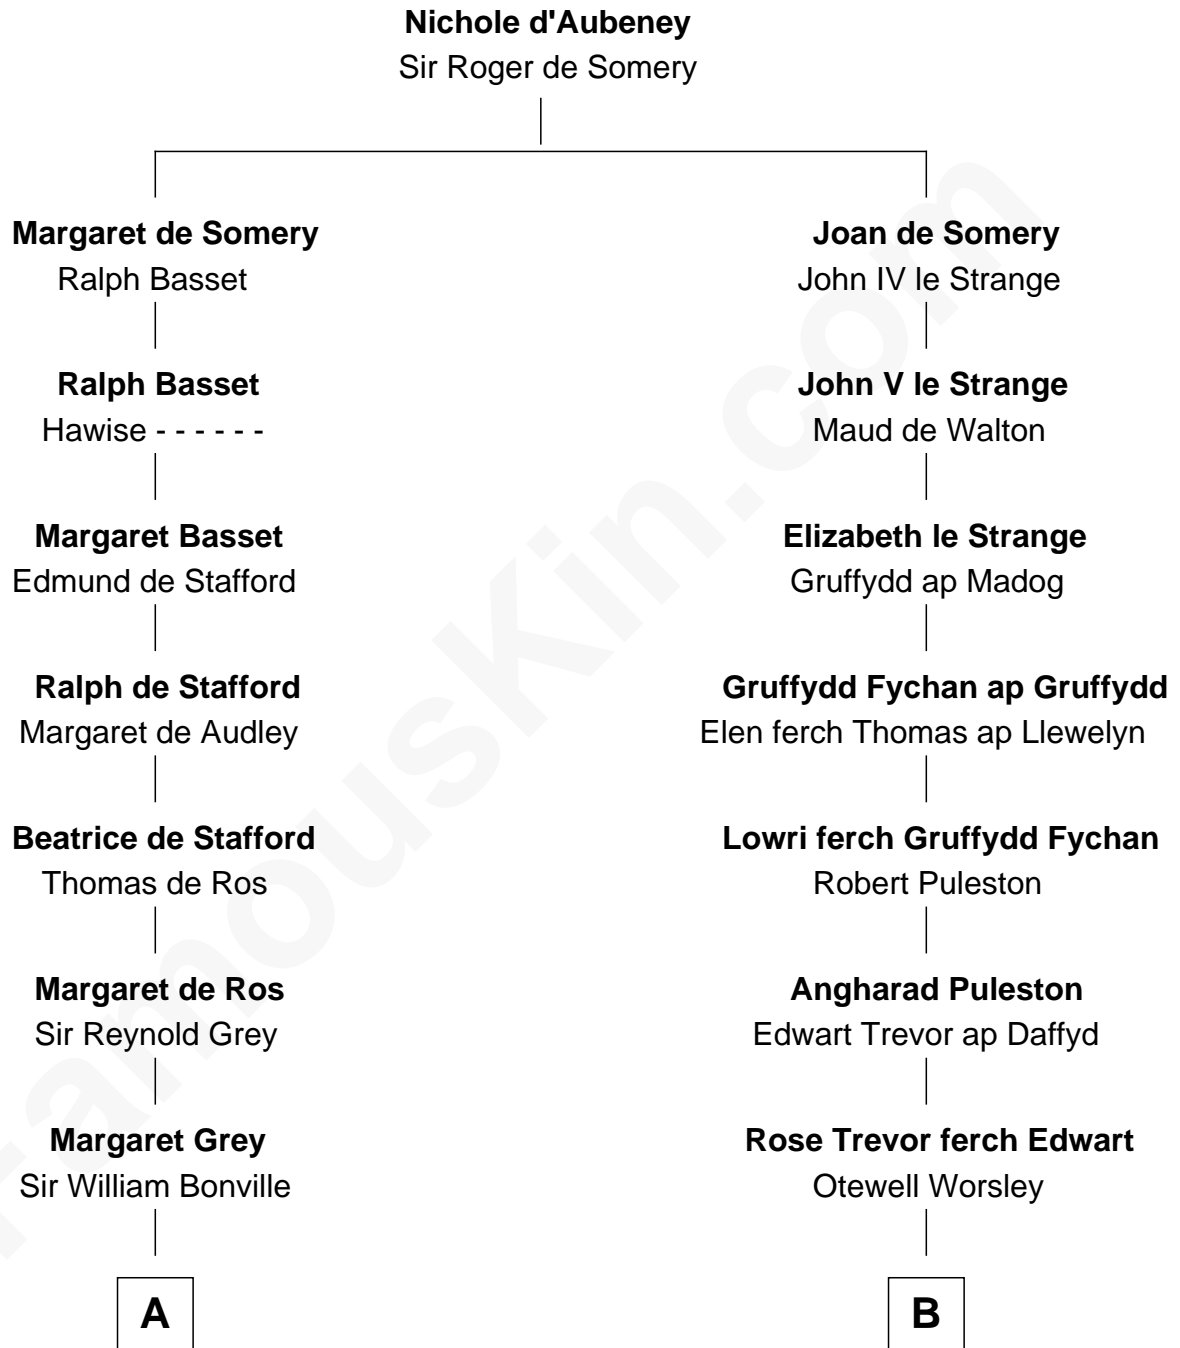

**FamousKin.com**  
**Relationship Chart of**  
**Gov. Thomas Dudley**

(1576 - 1653) *Great Migration Immigrant 1630*

13th cousin 2 times removed of

**General William Whipple**

*Signer of the Declaration of Independence*

**A**

**William Bonville**  
Elizabeth Harington

**William Bonville**  
Katherine Neville

**Cecily Bonville**  
Thomas Grey

**Cecily Grey**  
Sir John Sutton

**Sir Henry Dudley**  
----- Ashton

Probable

**Roger Dudley**  
Susanna Thorne

**Gov. Thomas Dudley**  
*Great Migration Immigrant 1630*

**B**

**Margaret Worsley**  
Adrian Whetehill

**Sir Richard Whetehill**  
Elizabeth Muston

**Margery Whetehill**  
Edward Isaac

**Mary Isaac**  
Thomas Appleton