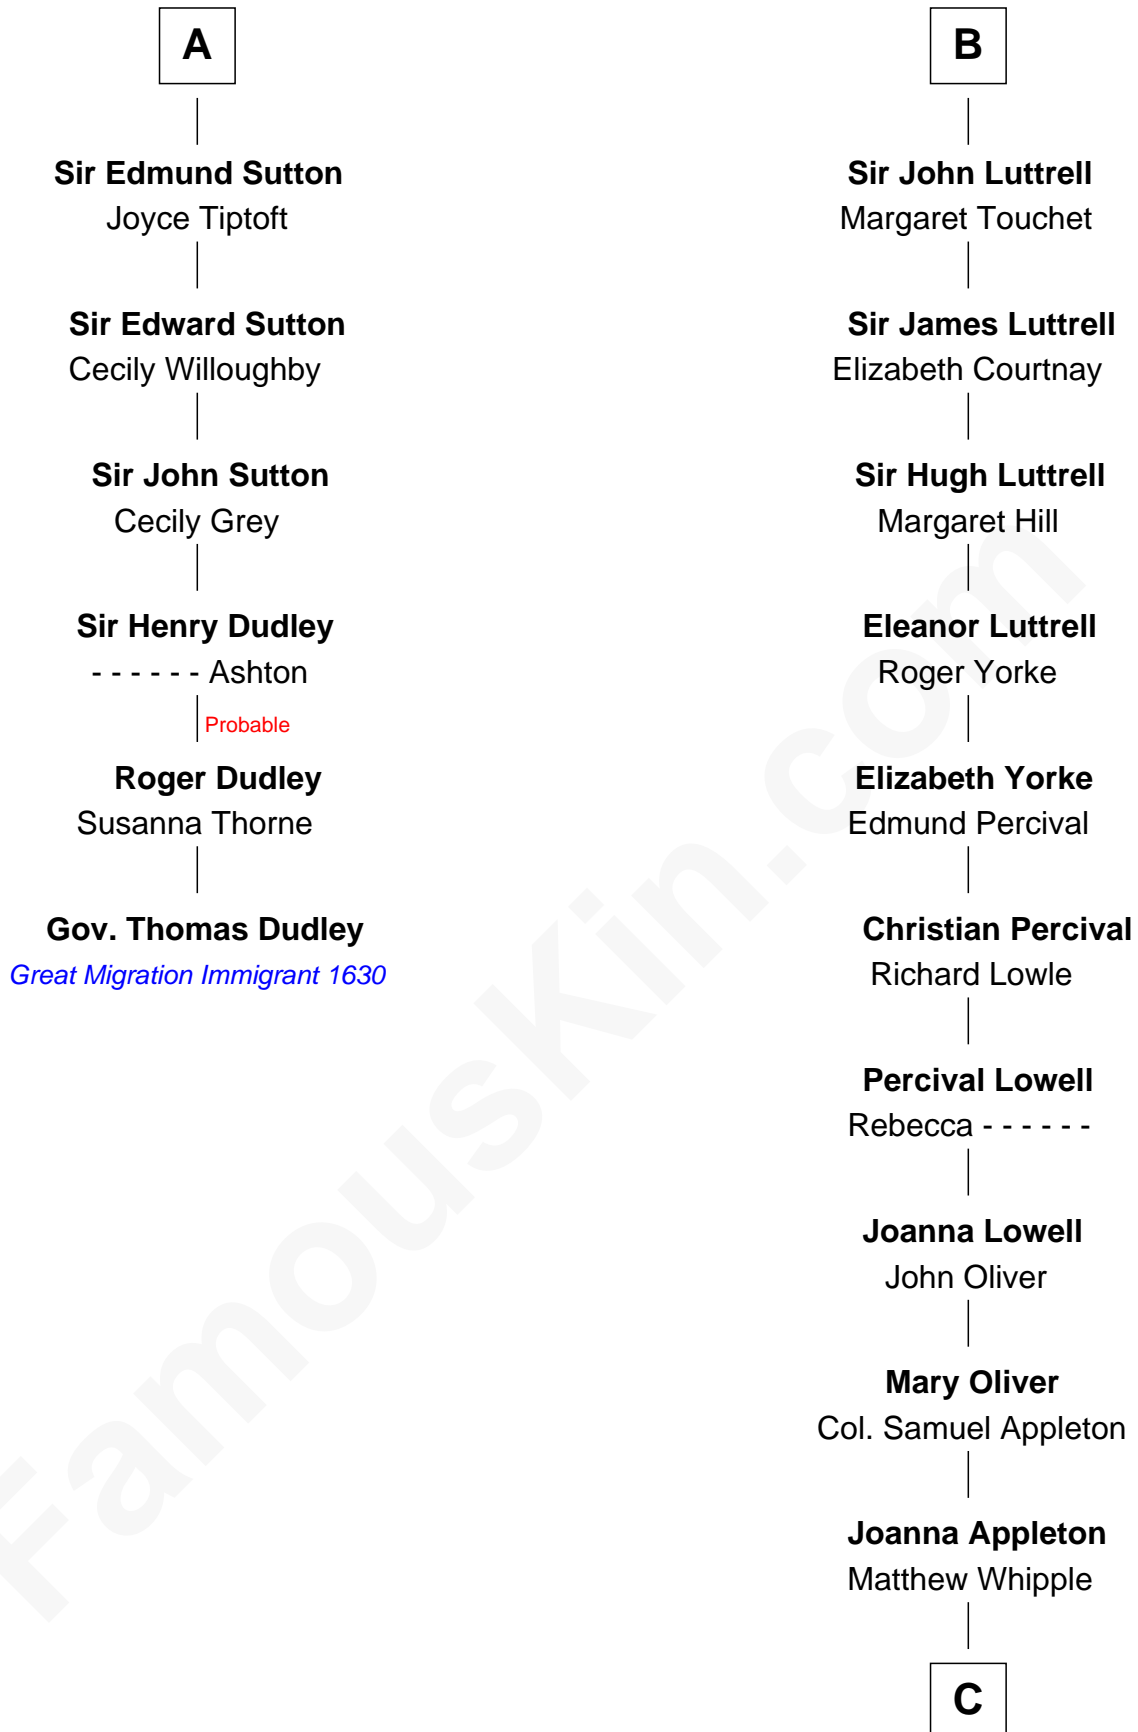

**FamousKin.com**  
**Relationship Chart of**  
**Gov. Thomas Dudley**

(1576 - 1653) *Great Migration Immigrant 1630*

12th cousin 6 times removed of

**General William Whipple**

*Signer of the Declaration of Independence*

**Saher de Quincy**  
 Margaret de Beaumont

C

William Whipple

Mary Cutts

**General William Whipple**

*Signer of Declaration of Independence*

FamousKin.com