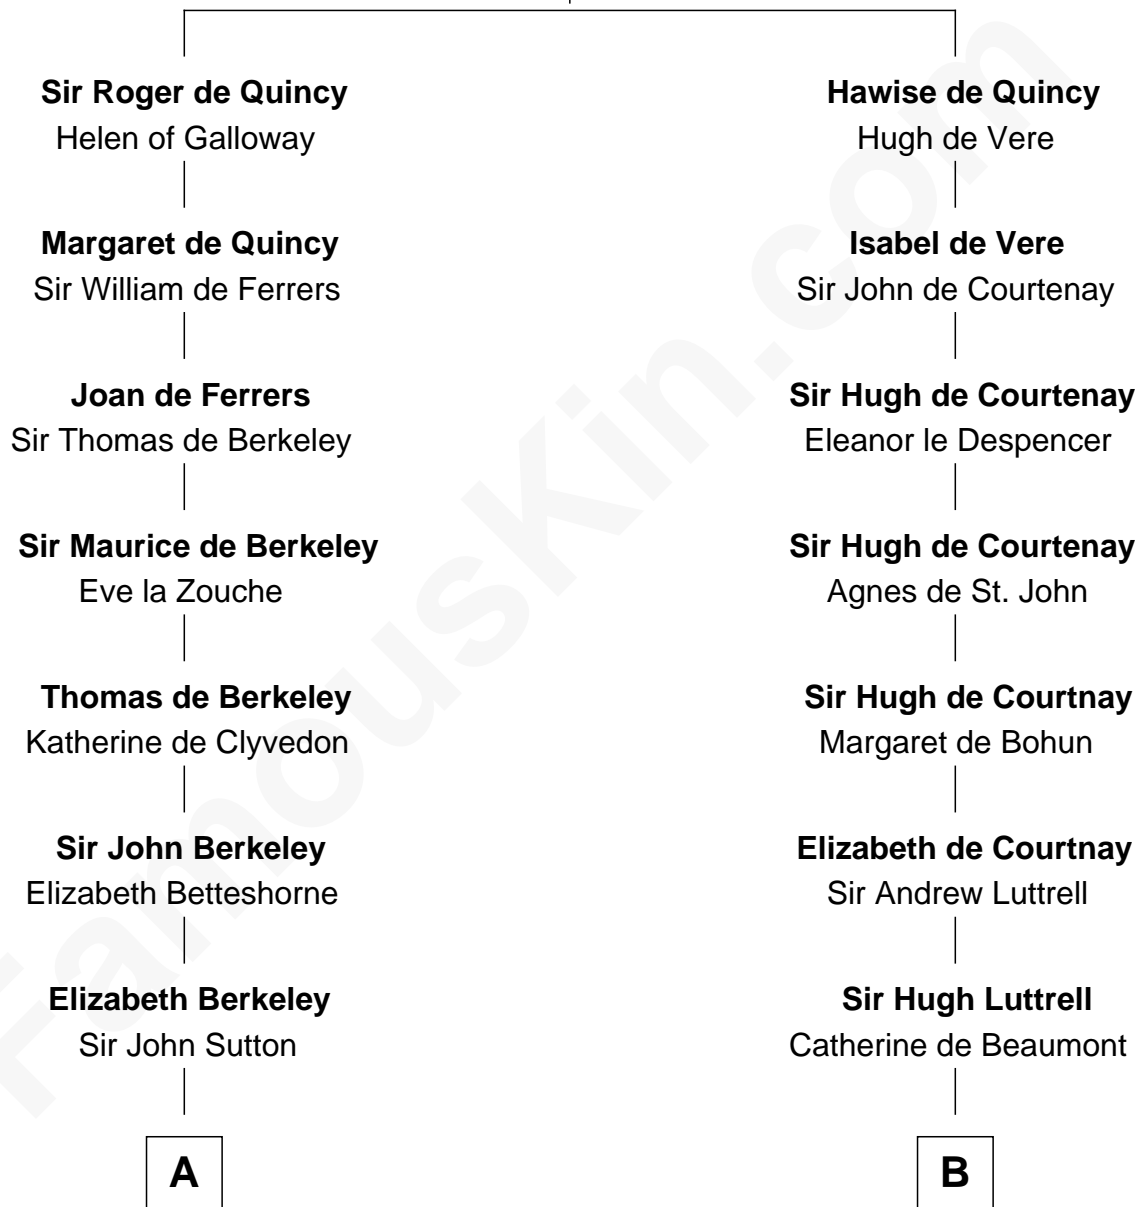

**FamousKin.com**  
**Relationship Chart of**  
**Gov. Thomas Dudley**

(1576 - 1653) *Great Migration Immigrant 1630*

12th cousin 6 times removed of

**General William Whipple**

*Signer of the Declaration of Independence*

**Saher de Quincy**  
 Margaret de Beaumont

C

William Whipple

Mary Cutts

**General William Whipple**

*Signer of Declaration of Independence*

FamousKin.com