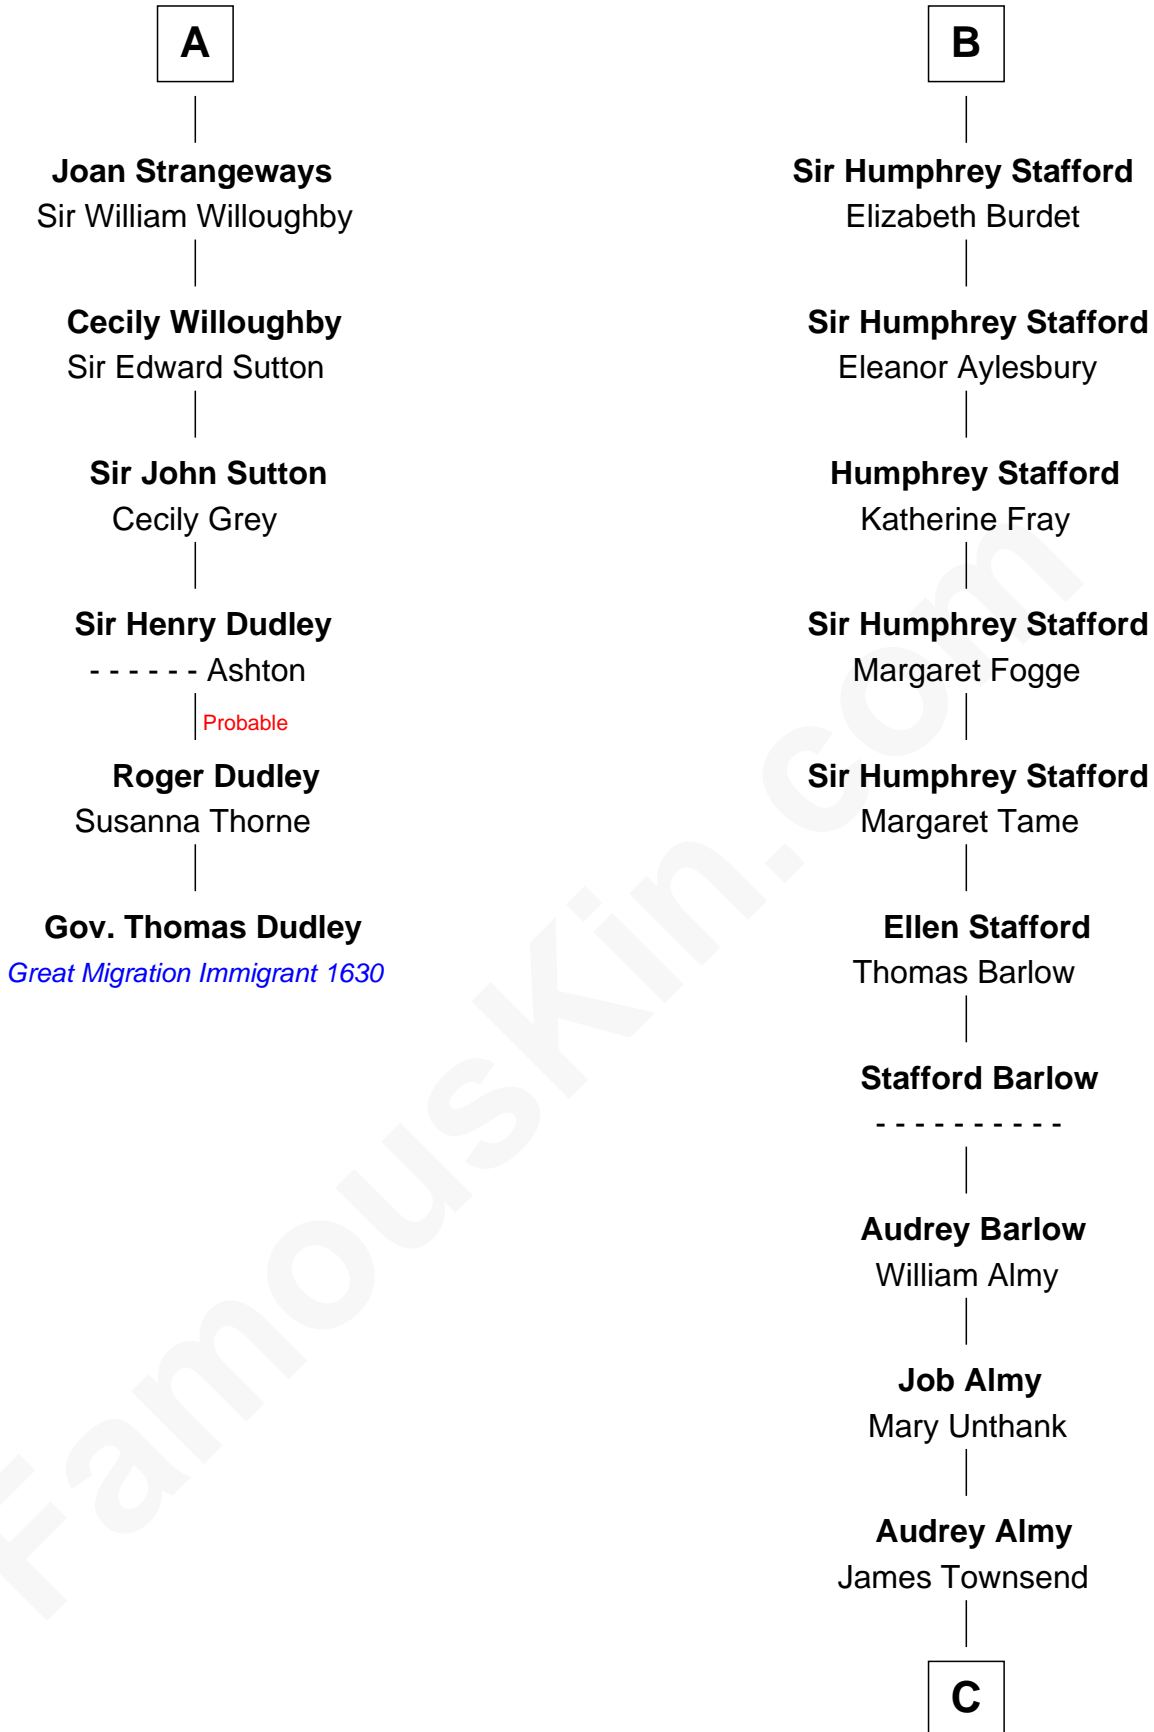

FamousKin.com

Relationship Chart of

Gov. Thomas Dudley

(1576 - 1653) Great Migration Immigrant 1630

12th cousin 7 times removed of

Robert Townsend

Member of the Culper Spy Ring during the American Revolution

Sir William Longespee

Ela of Salisbury

C

—
Jacob Townsend

Phoebe Seaman

—
Samuel Townsend

Sarah Stoddard

—
Robert Townsend

Spy known as "Culper Jr."

FamousKin.com