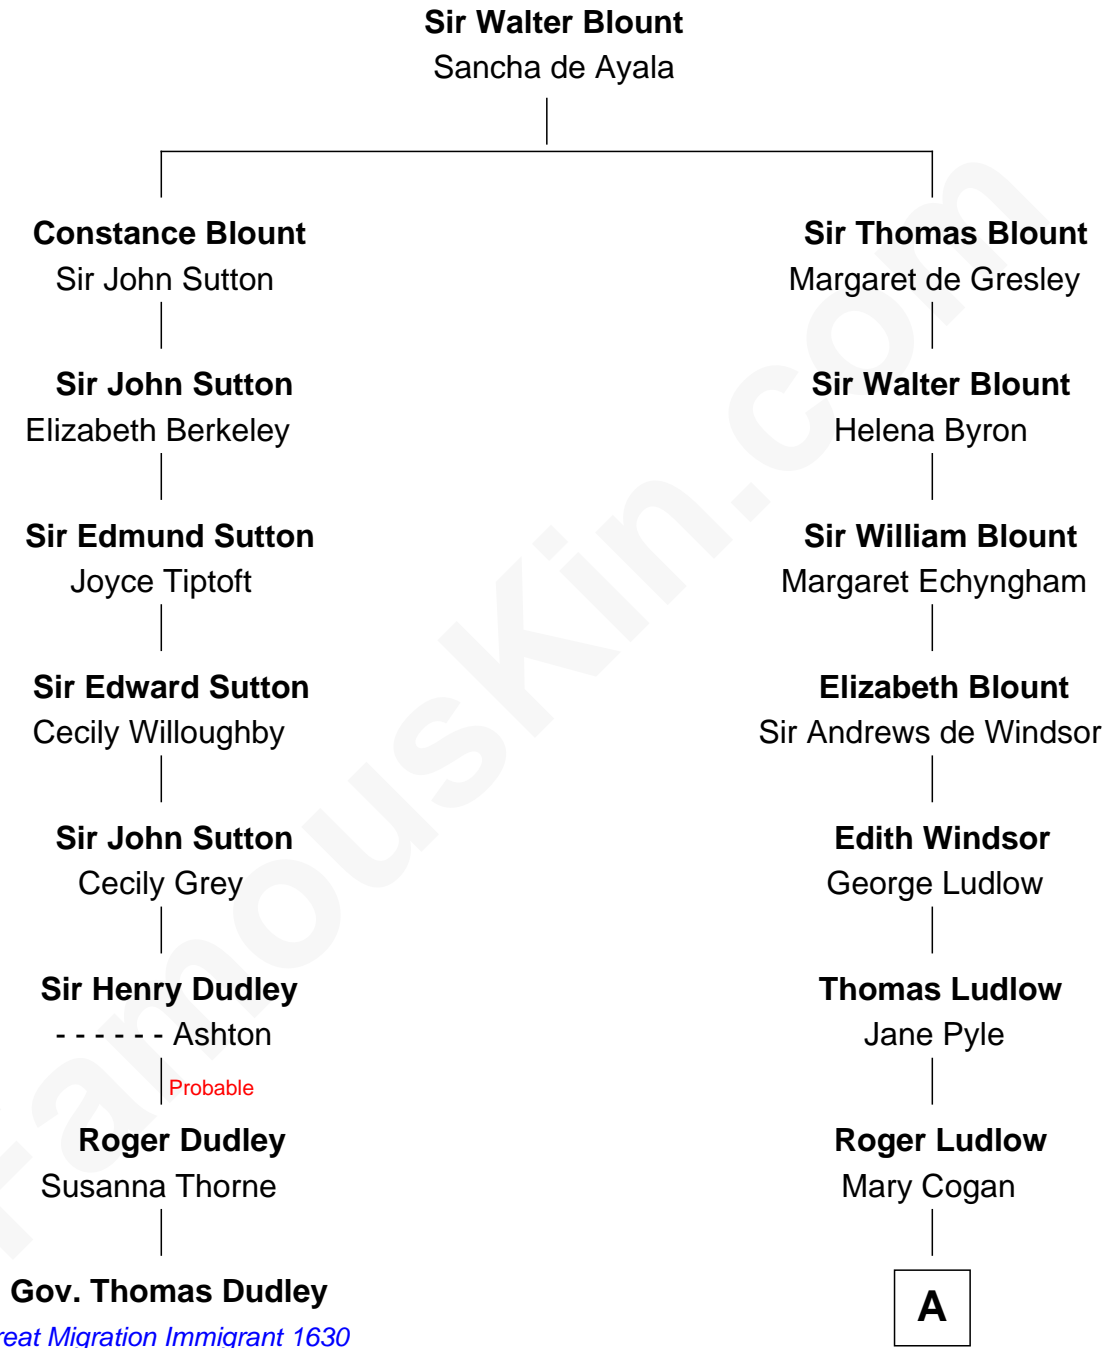

FamousKin.com

Relationship Chart of

Gov. Thomas Dudley

(1576 - 1653) Great Migration Immigrant 1630

7th cousin 3 times removed of

Caleb Brewster

Member of the Culper Spy Ring during the American Revolution

A

Sarah Ludlow
Rev. Nathaniel Brewster

Daniel Brewster
Anna Jayne

Benjamin Brewster
Sarah Biggs

Caleb Brewster
Member of the Culper Spy Ring

FamousKin.com