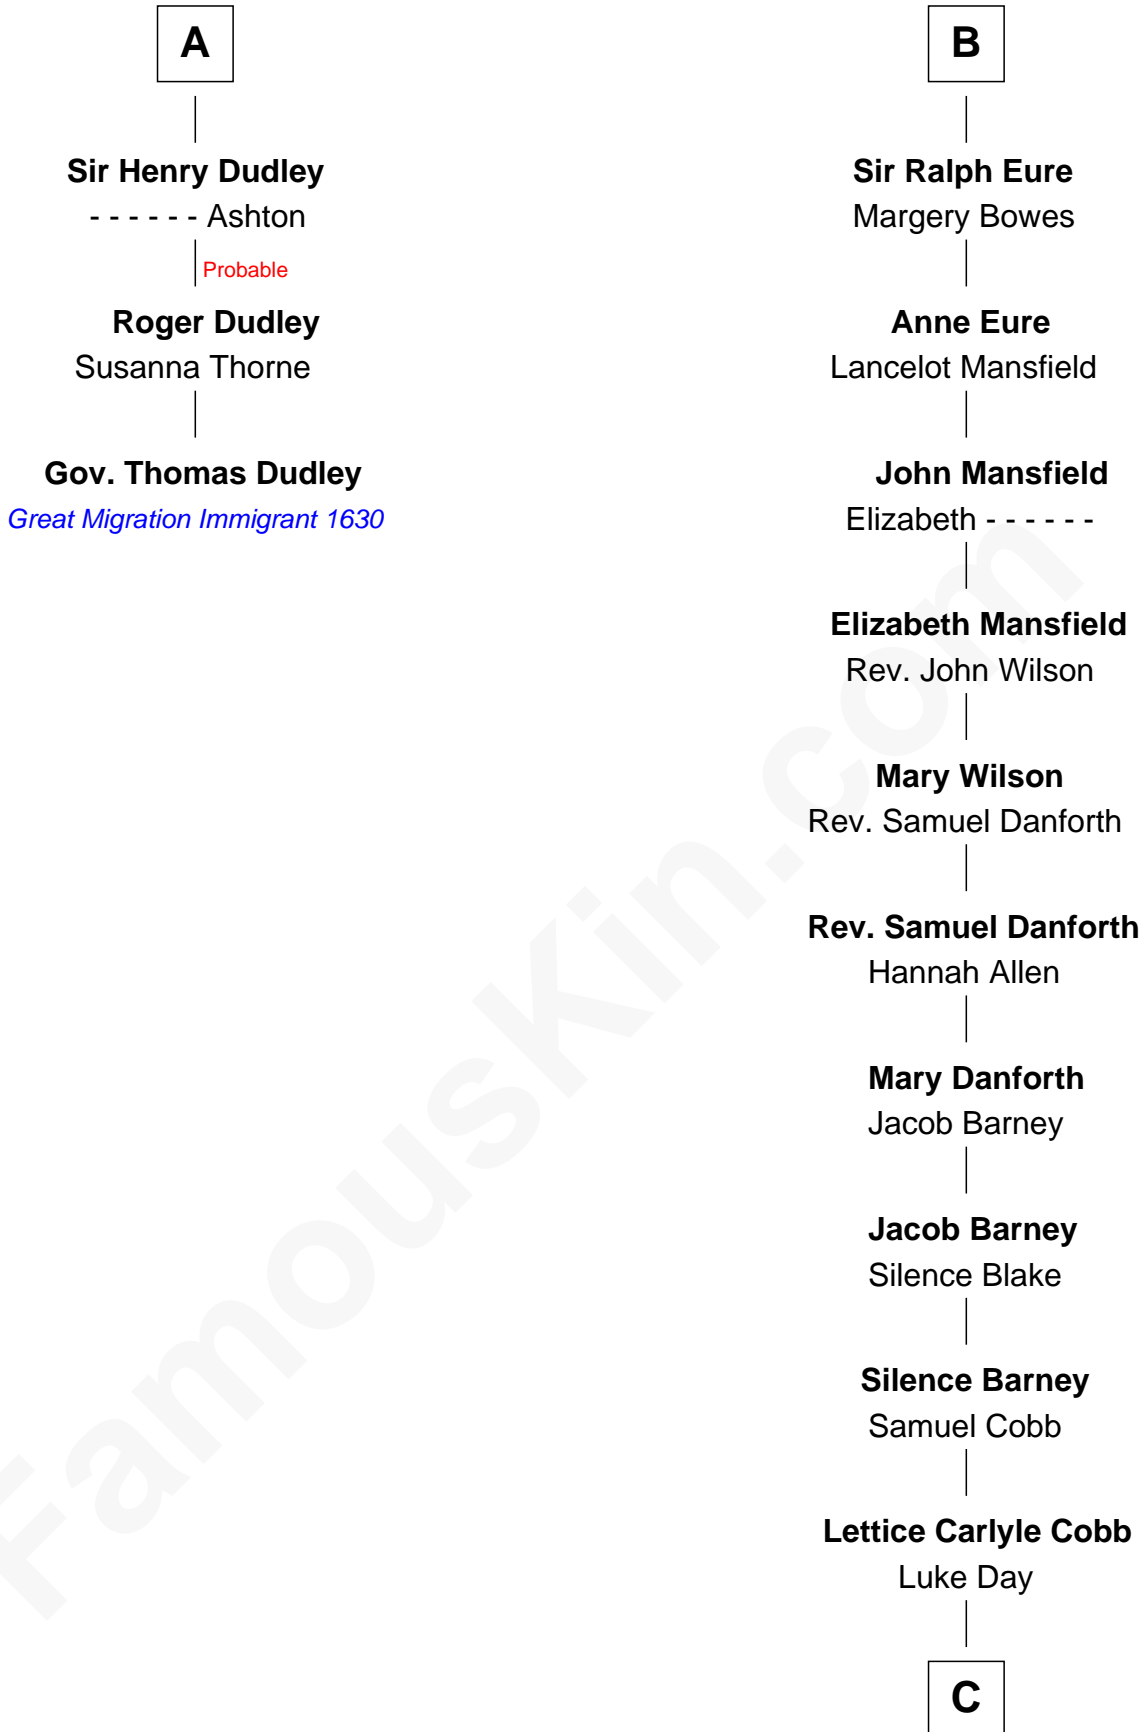

FamousKin.com
Relationship Chart of
Gov. Thomas Dudley

(1576 - 1653) Great Migration Immigrant 1630

9th cousin 11 times removed of

Sandra Day O'Connor

First Female U.S. Supreme Court Justice

C

—
Hollis Day

Eliza L. Flanders

—
Henry Clay Day

Alice Edith Hilton

—
Henry R. Day

Ada Mae Wilkey

—
Sandra Day O'Connor

U.S. Supreme Court Justice

FamousKin.com