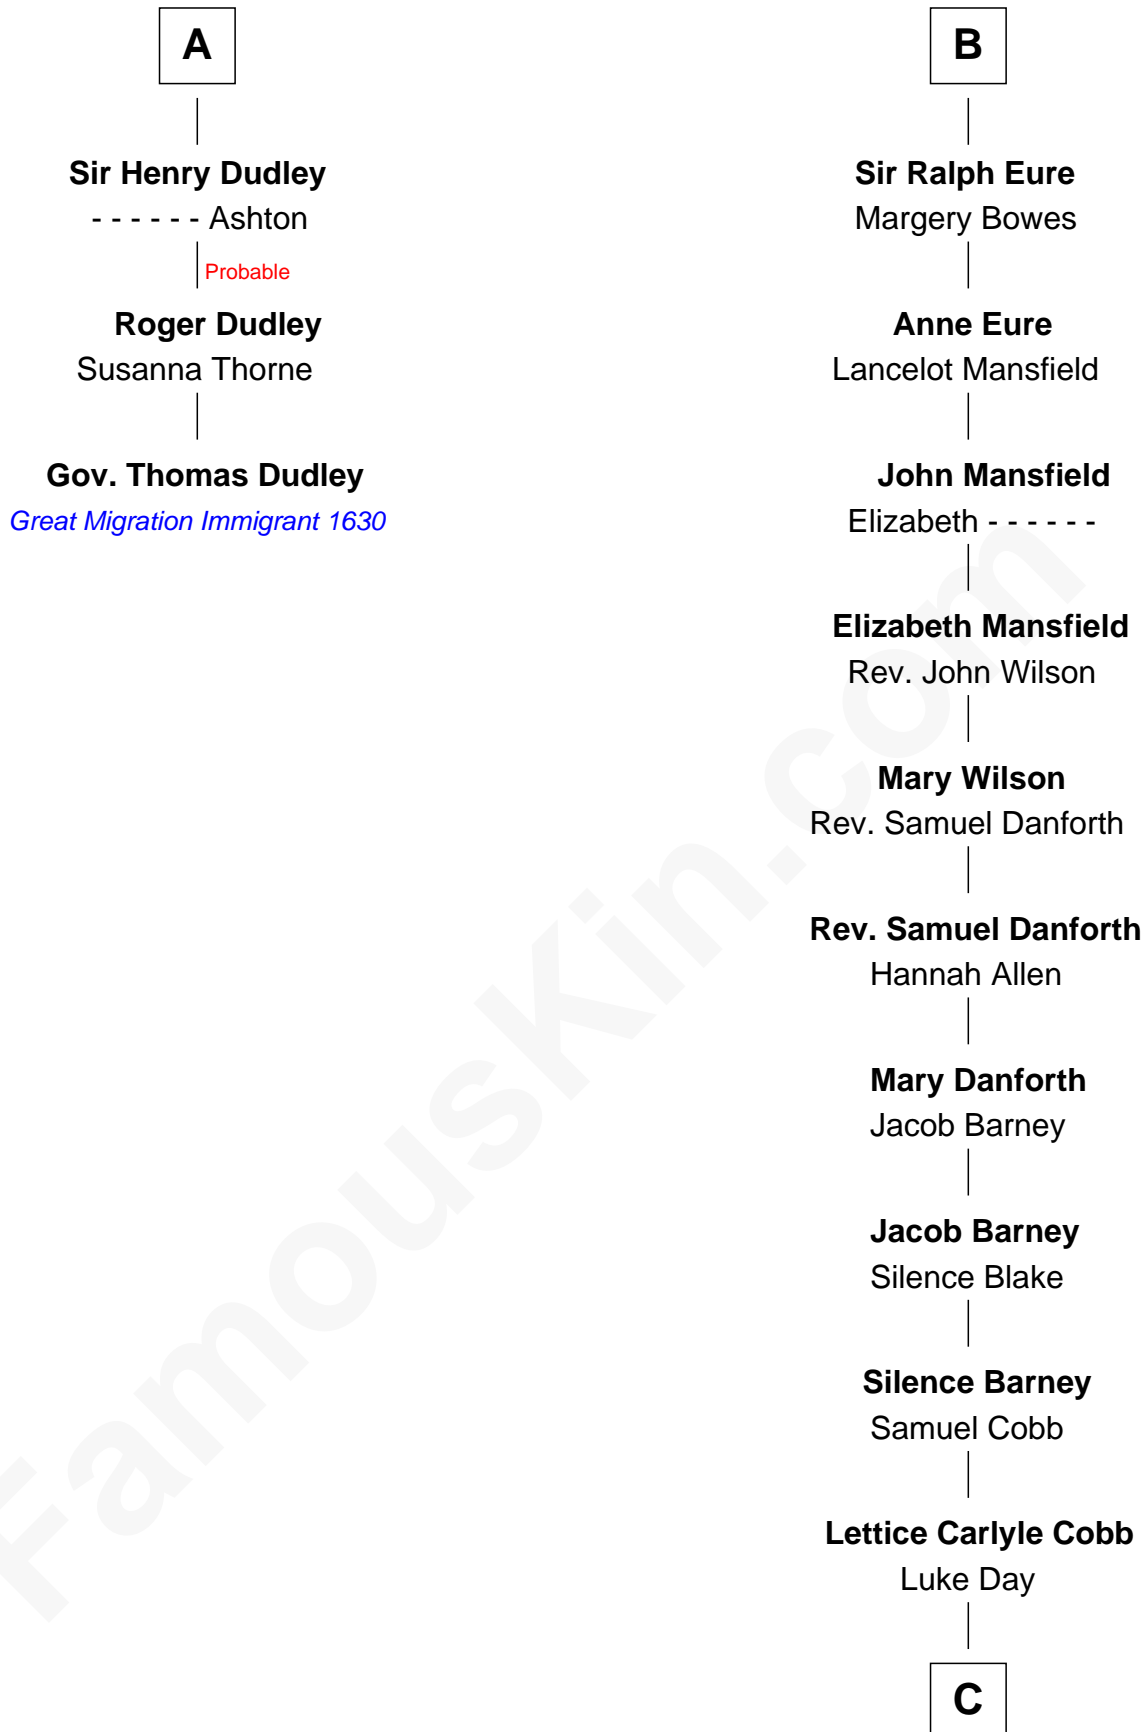

FamousKin.com
Relationship Chart of
Gov. Thomas Dudley

(1576 - 1653) Great Migration Immigrant 1630

9th cousin 11 times removed of

Sandra Day O'Connor

First Female U.S. Supreme Court Justice

C

—
Hollis Day

Eliza L. Flanders

—
Henry Clay Day

Alice Edith Hilton

—
Henry R. Day

Ada Mae Wilkey

—
Sandra Day O'Connor

U.S. Supreme Court Justice

FamousKin.com