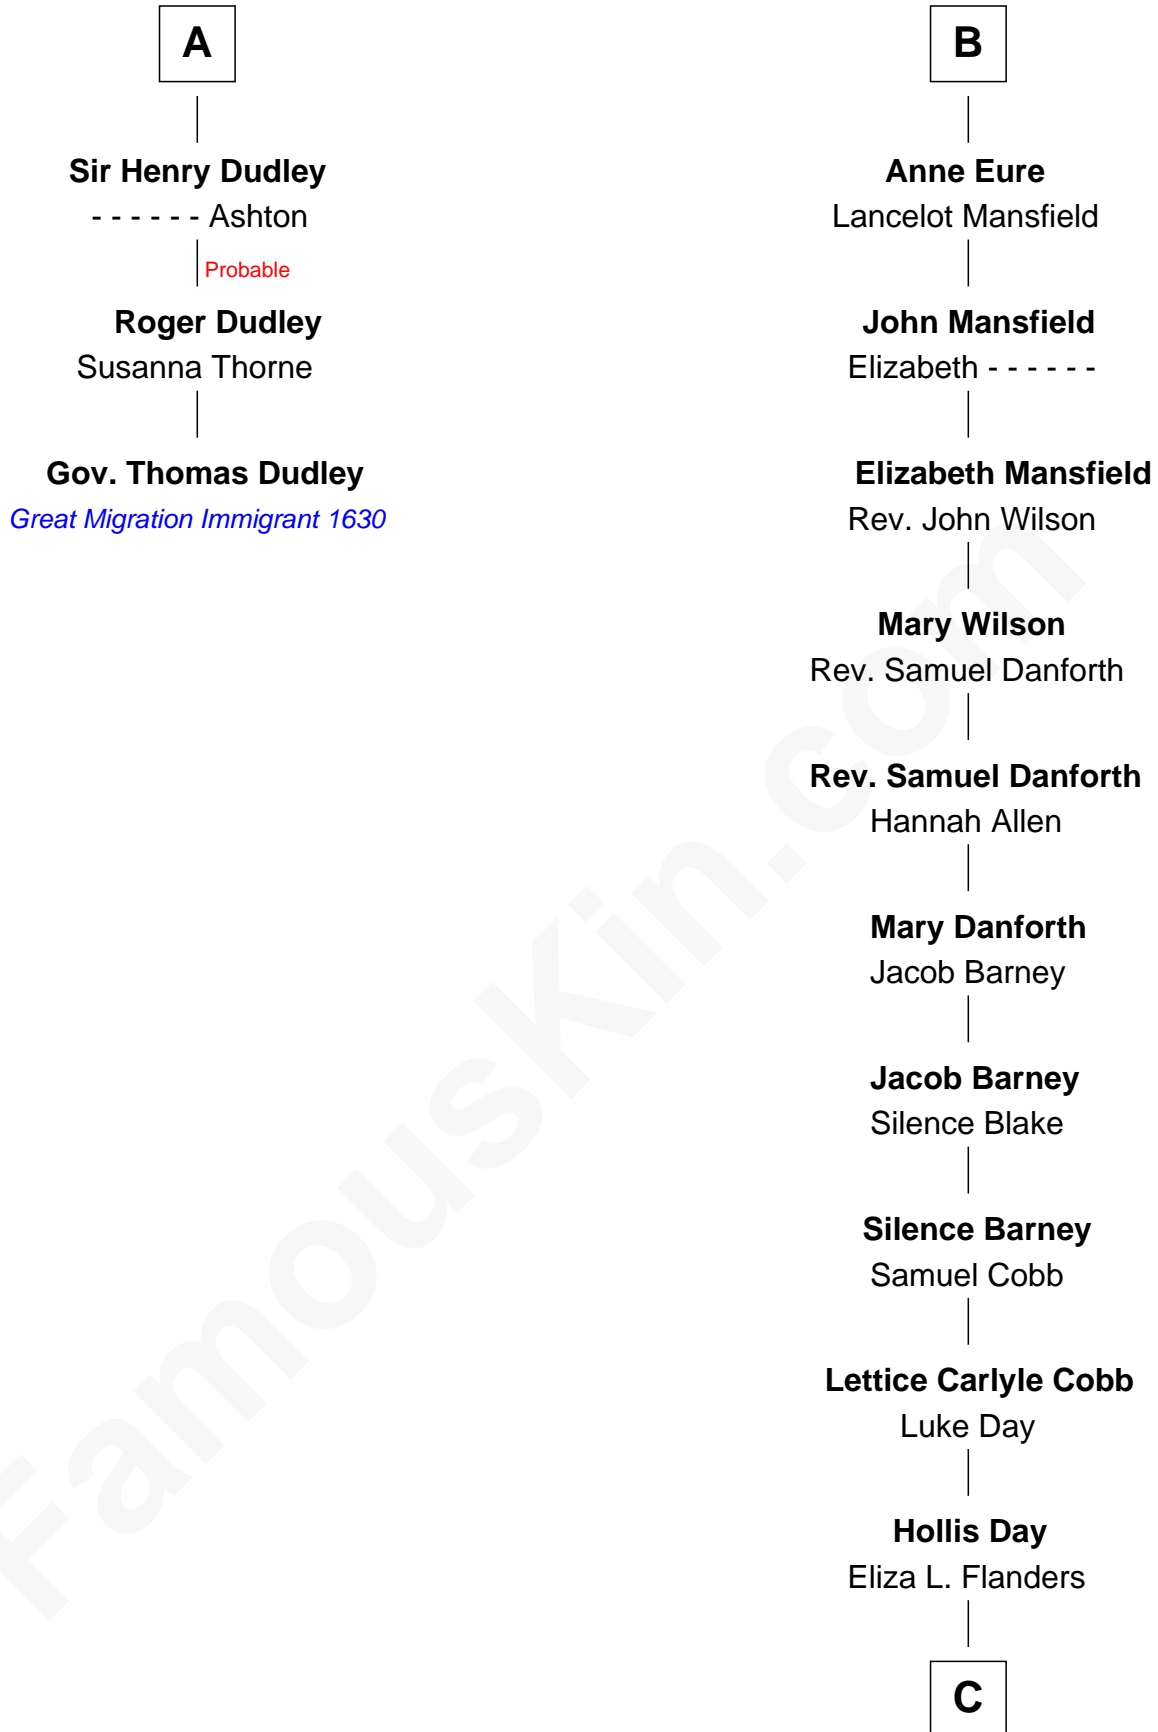

FamousKin.com
Relationship Chart of
Gov. Thomas Dudley

(1576 - 1653) *Great Migration Immigrant 1630*

9th cousin 10 times removed of

Sandra Day O'Connor

First Female U.S. Supreme Court Justice

C

Henry Clay Day
Alice Edith Hilton

Henry R. Day
Ada Mae Wilkey

Sandra Day O'Connor
U.S. Supreme Court Justice

FamousKin.com