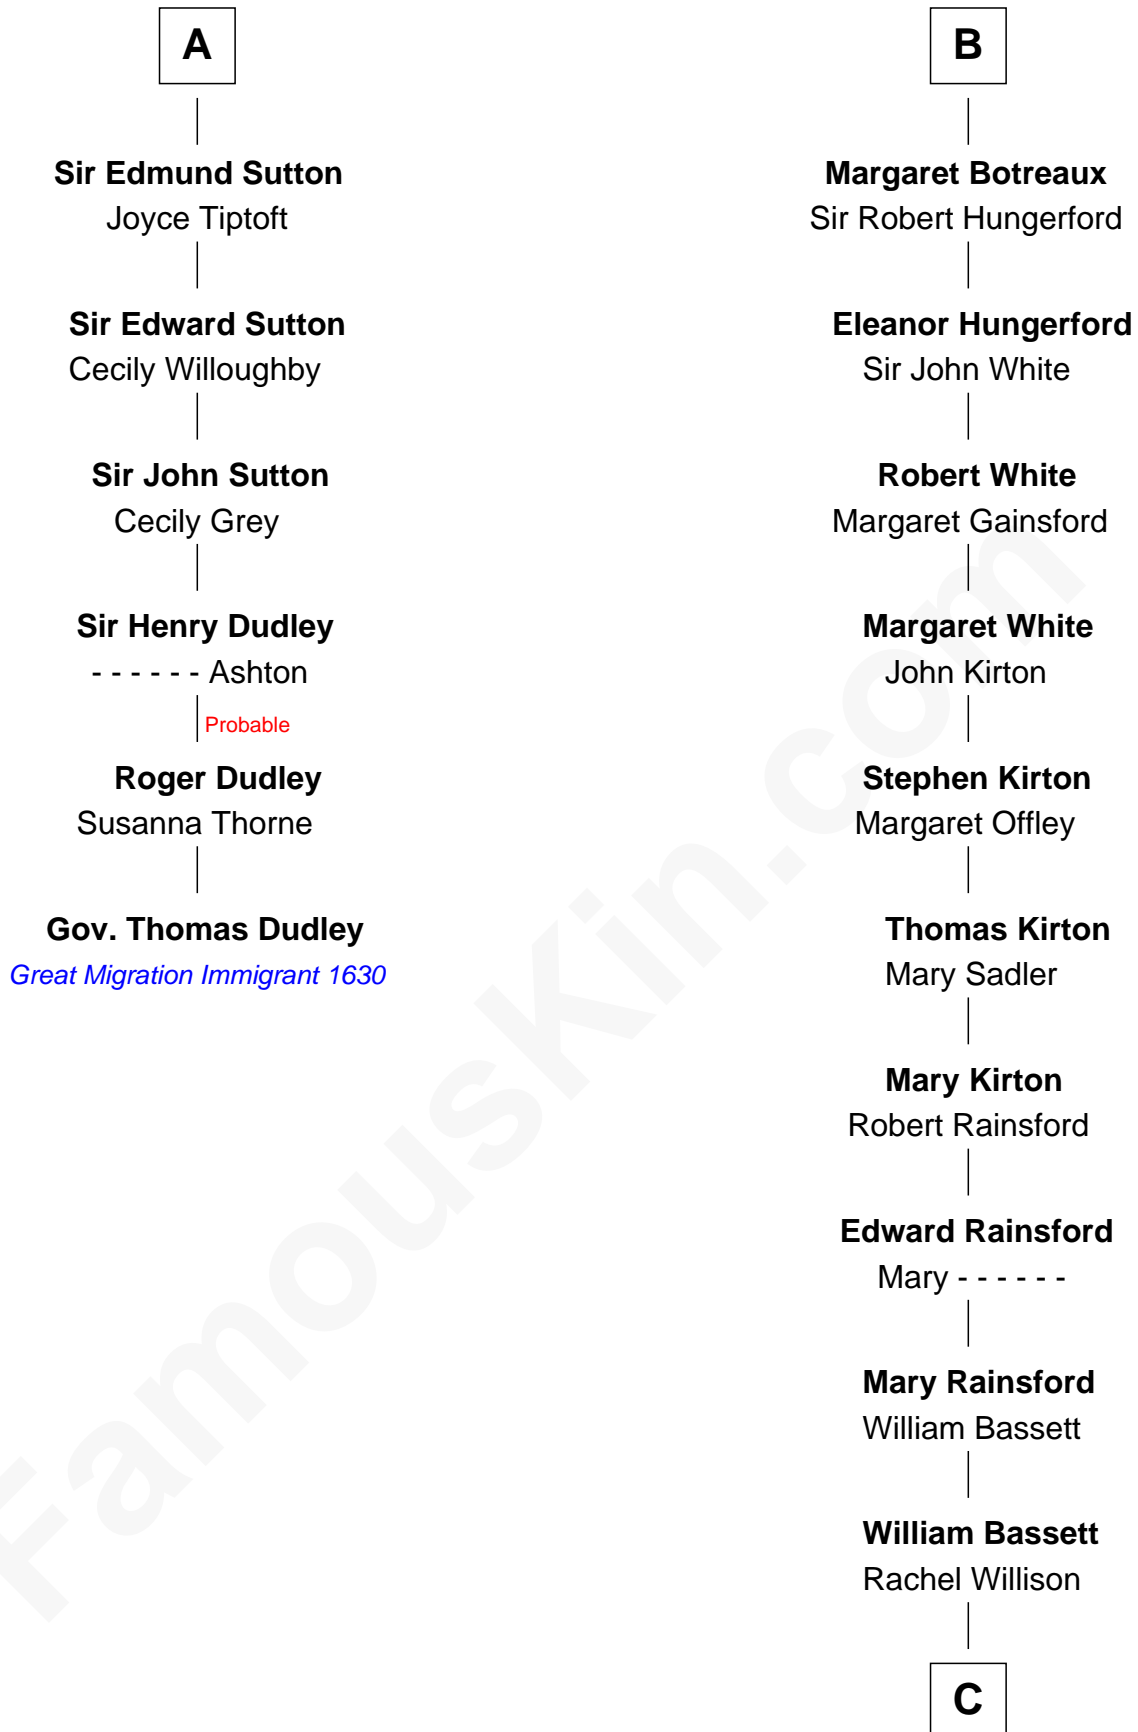

FamousKin.com

Relationship Chart of

Gov. Thomas Dudley

(1576 - 1653) Great Migration Immigrant 1630

12th cousin 9 times removed of

Sir Charles Tupper

6th Prime Minister of Canada

C

William Bassett

Abigail Bourne

Mary Bassett

Eliakim Tupper

Charles Tupper

Elizabeth West

Rev. Charles Tupper

Miriam Lockhart

Sir Charles Tupper

6th Prime Minister of Canada

FamousKin.com