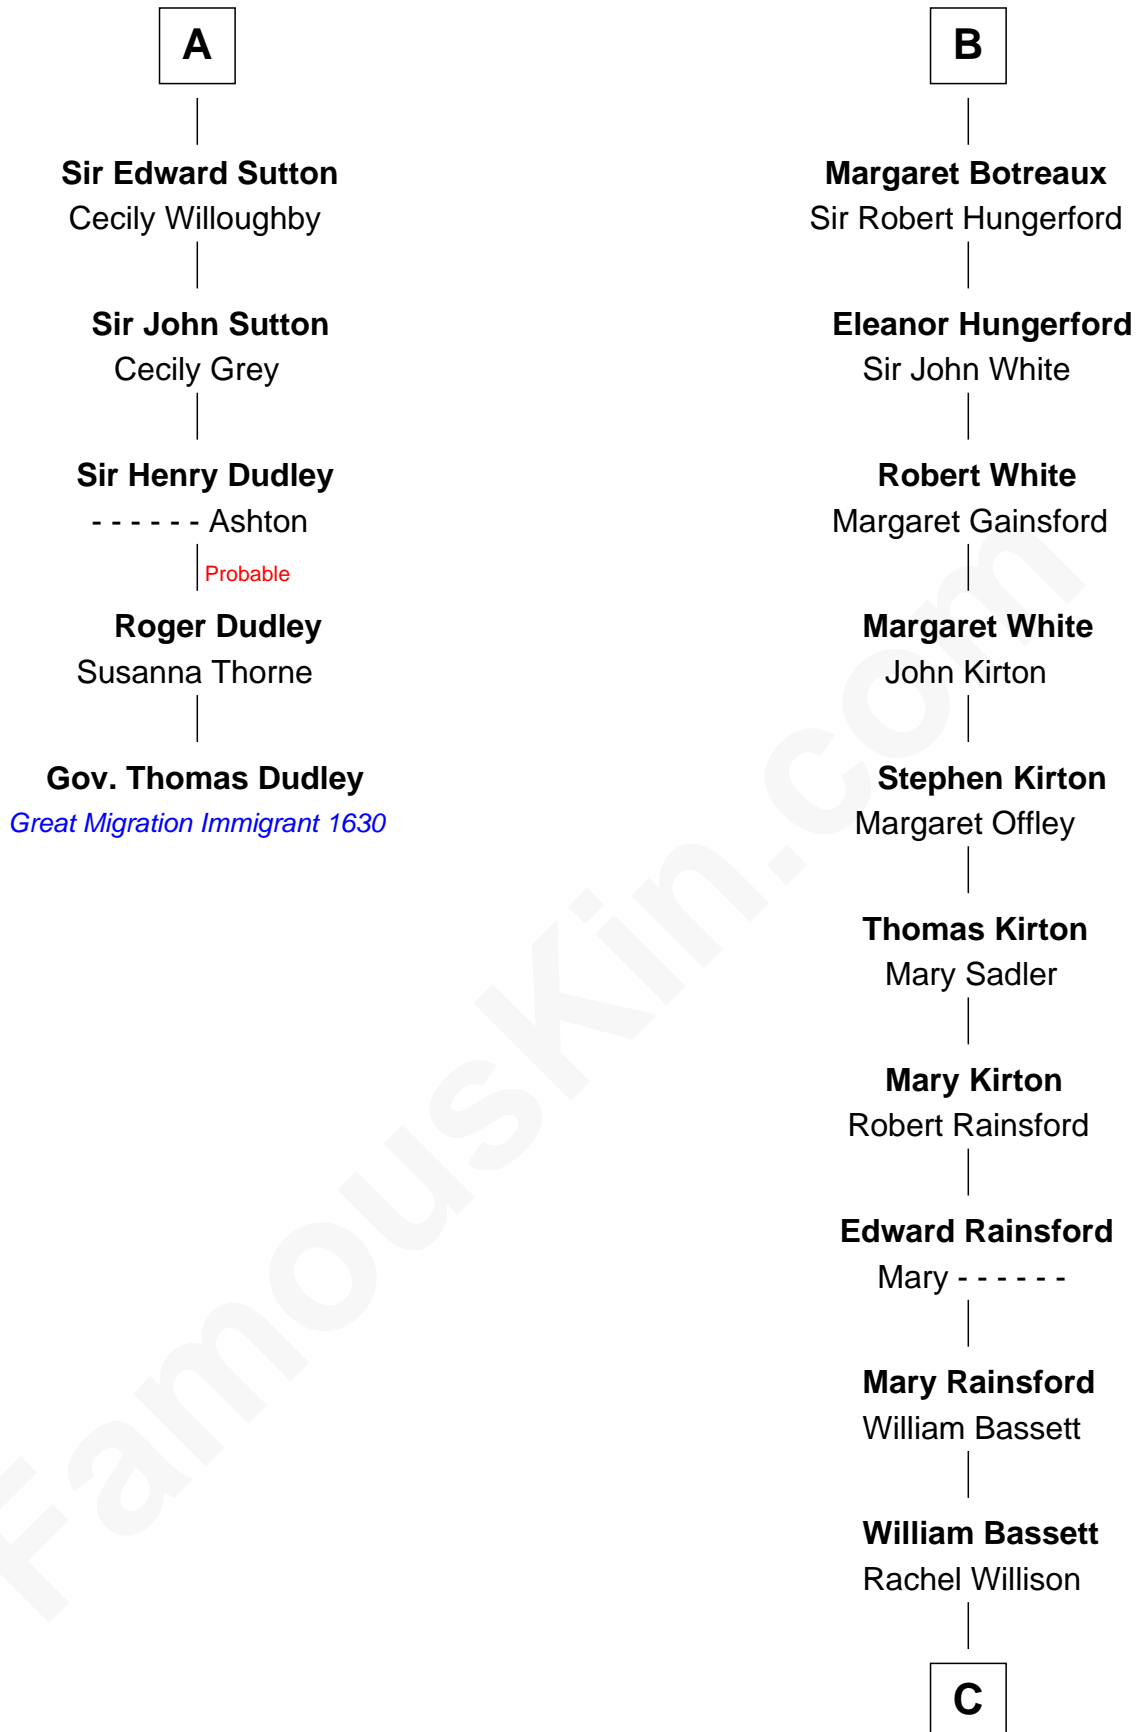

FamousKin.com

Relationship Chart of

Gov. Thomas Dudley

(1576 - 1653) Great Migration Immigrant 1630

11th cousin 10 times removed of

Sir Charles Tupper

6th Prime Minister of Canada

Sir Roger de Quincy

Helen of Galloway

C

William Bassett

Abigail Bourne

Mary Bassett

Eliakim Tupper

Charles Tupper

Elizabeth West

Rev. Charles Tupper

Miriam Lockhart

Sir Charles Tupper

6th Prime Minister of Canada

FamousKin.com