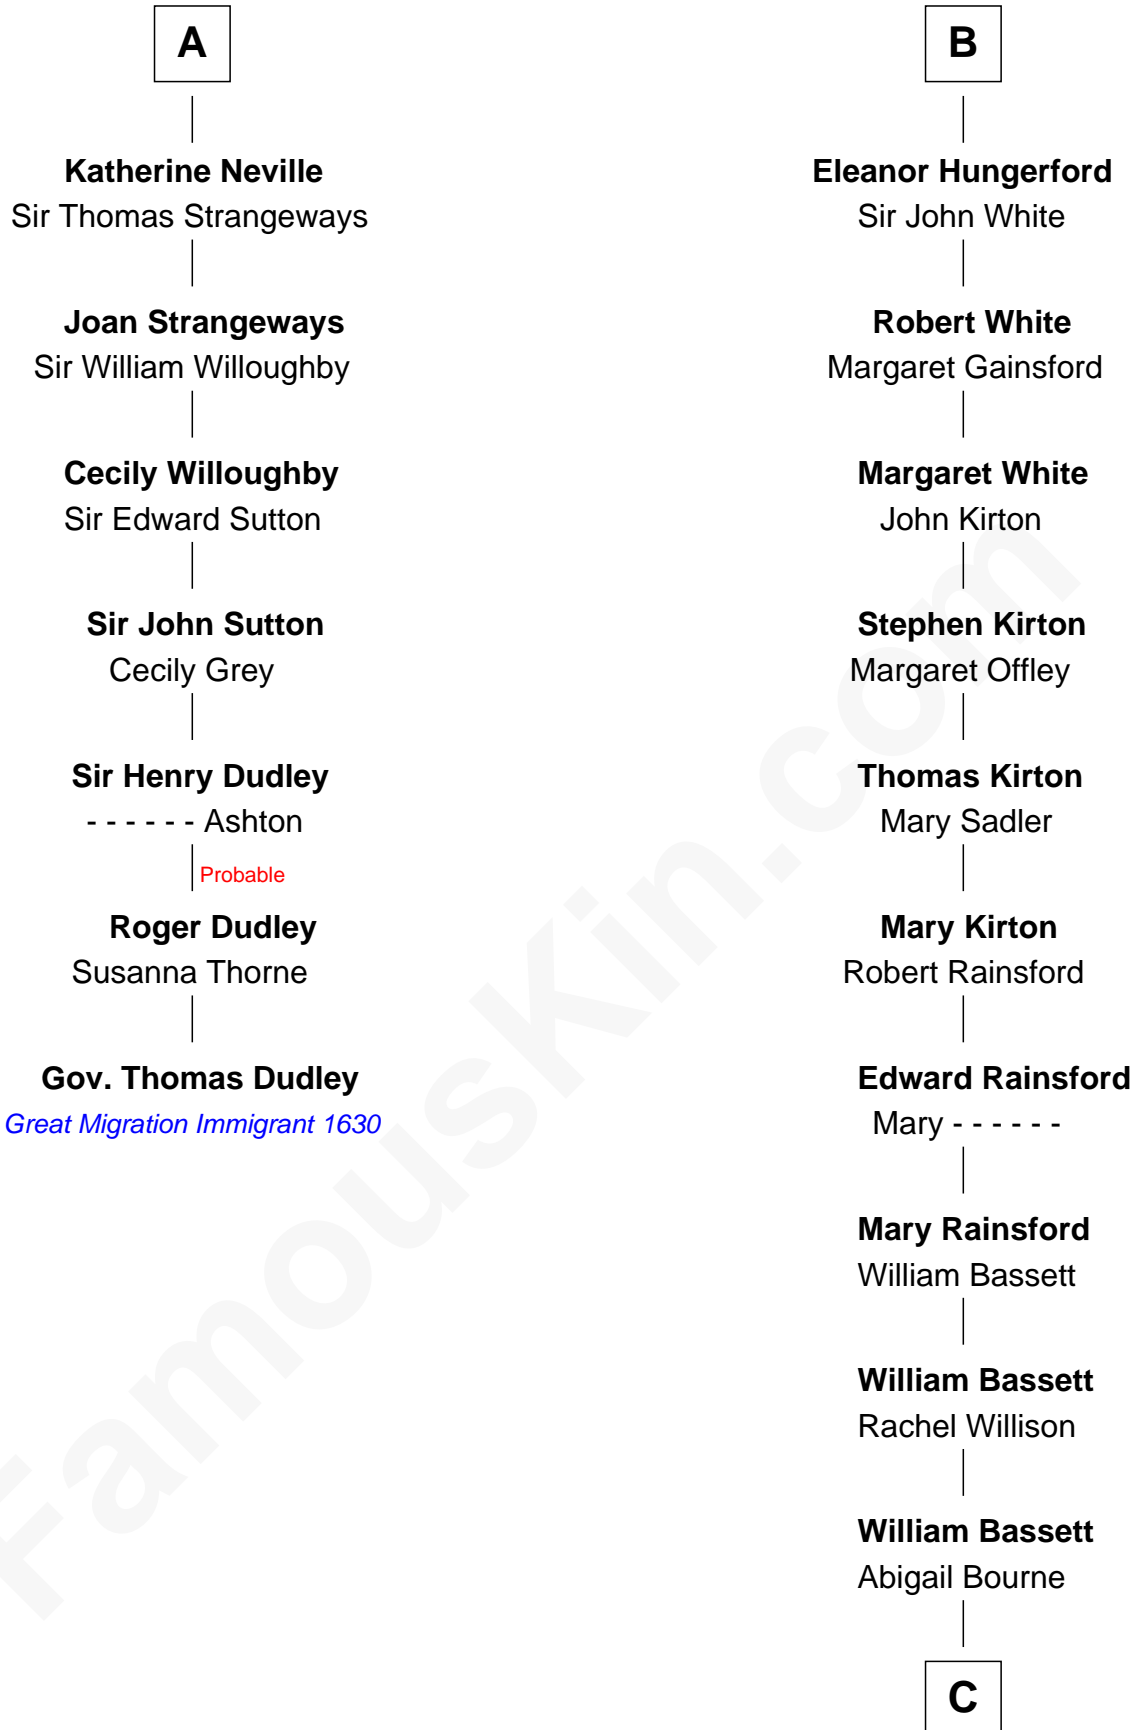

### Gov. Thomas Dudley

(1576 - 1653) Great Migration Immigrant 1630

13th cousin 7 times removed of

**Iseult de Mortimer**  
Sir Hugh I de Audley

**Alice de Audley**  
Sir Ralph de Neville

**Sir John de Neville**  
Maude de Percy

**Sir Ralph Neville**  
Joan Beaufort

**A**

**Louis of Acre**  
Agnes de Beaumont

**Henry de Beaumont**  
Alice Comyn

**Sir John de Beaumont**  
Eleanor Plantagenet

**Henry de Beaumont**  
Margaret de Vere

**Sir John de Beaumont**  
Katherine de Everingham

**Elizabeth Beaumont**  
Sir William Botreaux

**Margaret Botreaux**  
Sir Robert Hungerford

**B**

**C**

|  
**Mary Bassett**  
Eliakim Tupper

|  
**Charles Tupper**  
Elizabeth West

|  
**Rev. Charles Tupper**  
Miriam Lockhart

|  
**Sir Charles Tupper**  
*6th Prime Minister of Canada*