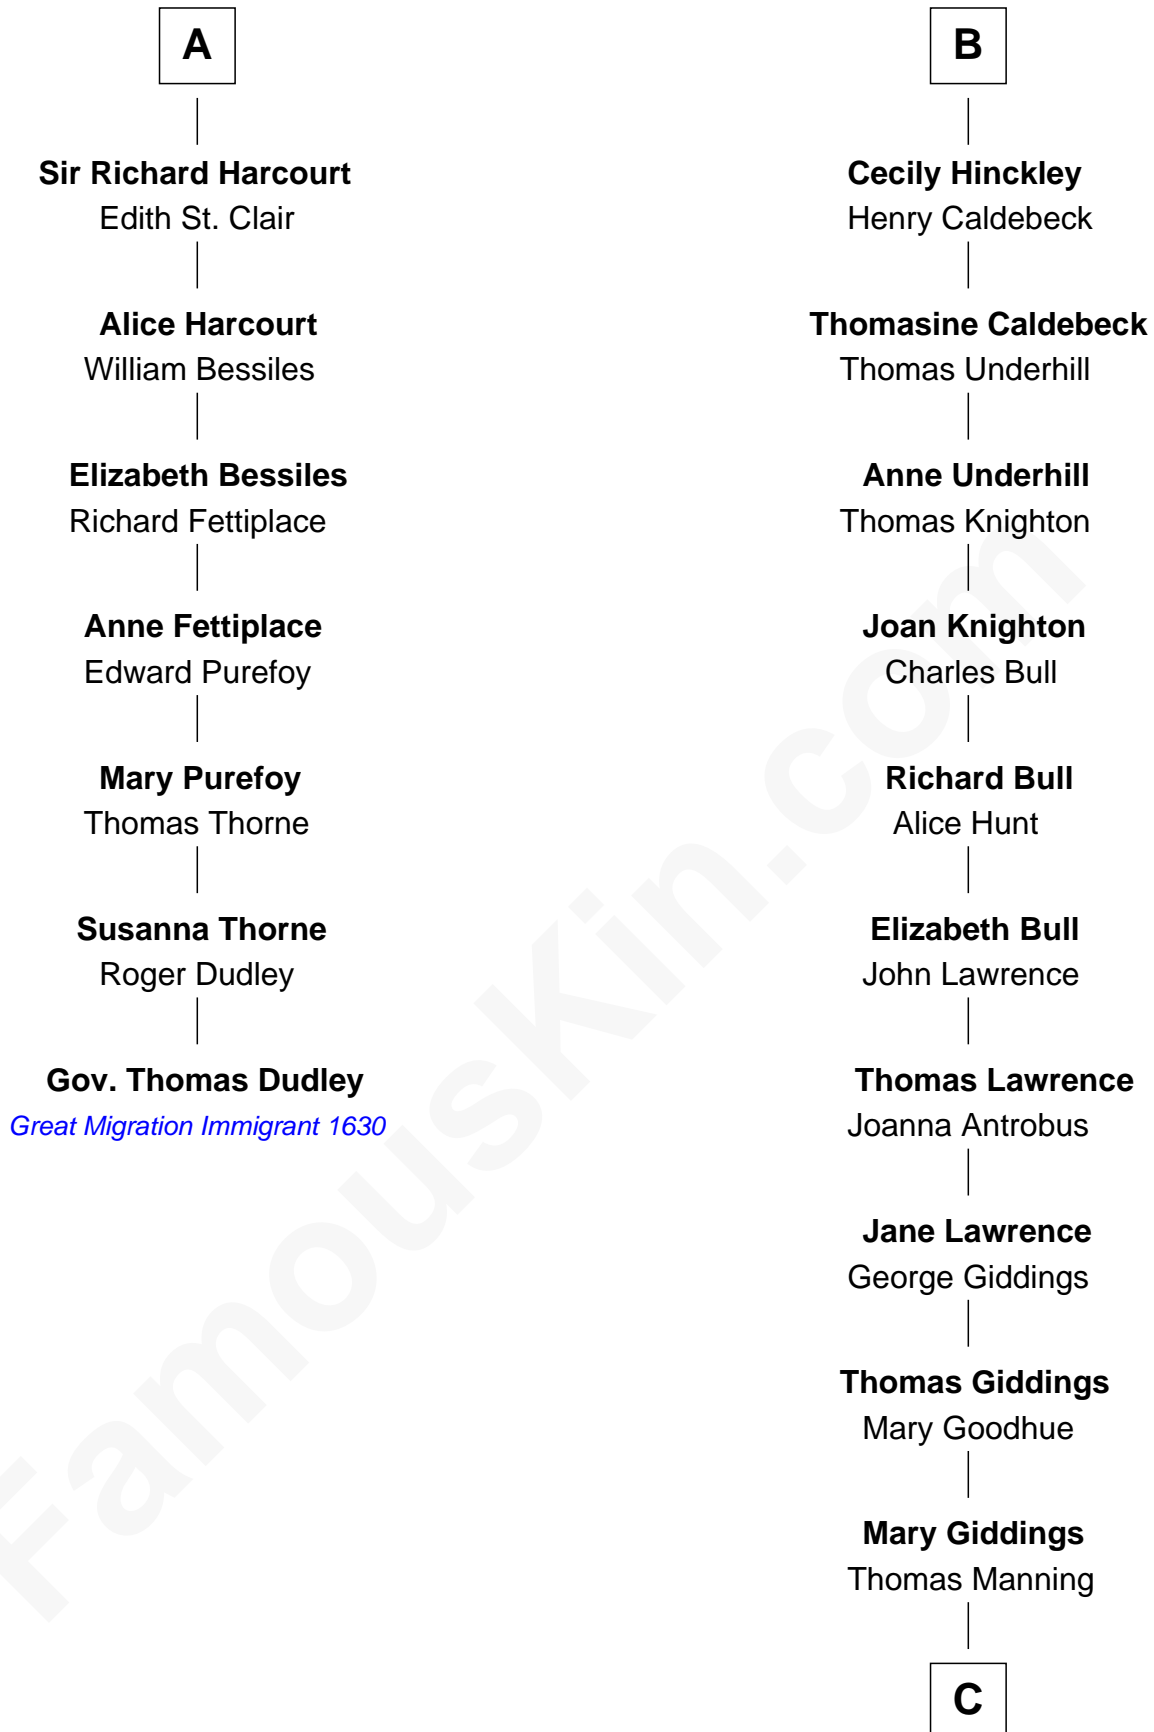

**FamousKin.com**  
**Relationship Chart of**  
**Gov. Thomas Dudley**

(1576 - 1653) Great Migration Immigrant 1630

13th cousin 7 times removed of

**Nathaniel Hawthorne**  
*Author of The Scarlet Letter*

**C**

|  
**John Manning**

Ruth Potter

|  
**Richard Manning**

Miriam Lord

|  
**Elizabeth Clarke Manning**

Nathaniel Hawthorne

|  
**Nathaniel Hawthorne**

*Author of [The Scarlet Letter](#)*