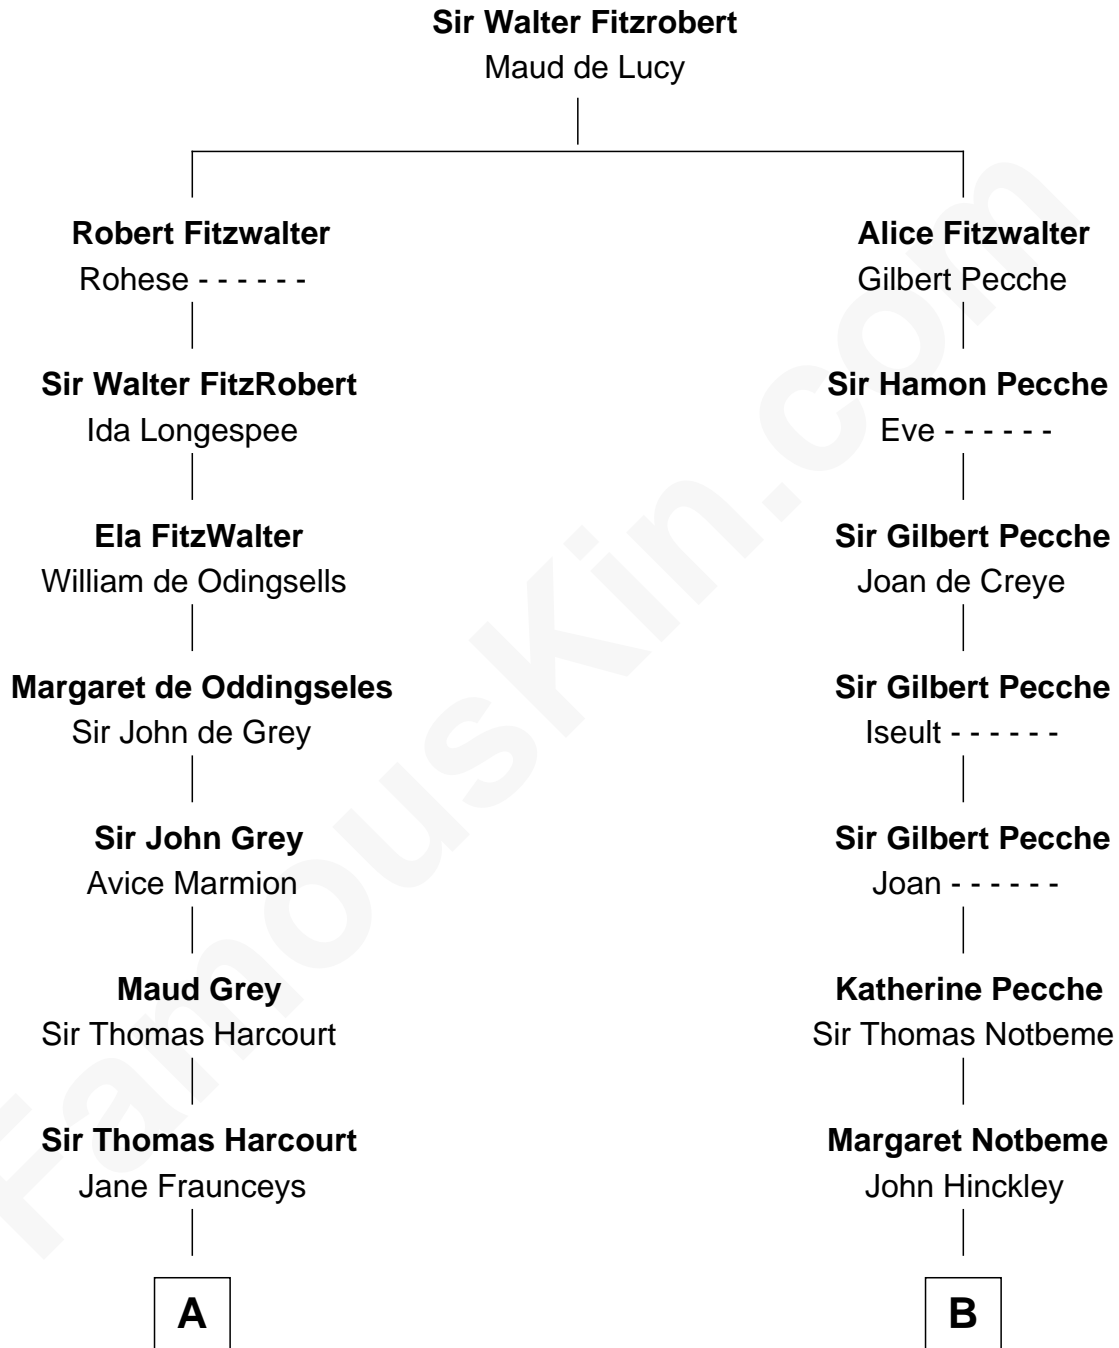

**FamousKin.com**  
**Relationship Chart of**  
**Gov. Thomas Dudley**

(1576 - 1653) Great Migration Immigrant 1630

13th cousin 7 times removed of

**Nathaniel Hawthorne**  
*Author of The Scarlet Letter*

**C**

|  
**John Manning**

Ruth Potter

|  
**Richard Manning**

Miriam Lord

|  
**Elizabeth Clarke Manning**

Nathaniel Hawthorne

|  
**Nathaniel Hawthorne**