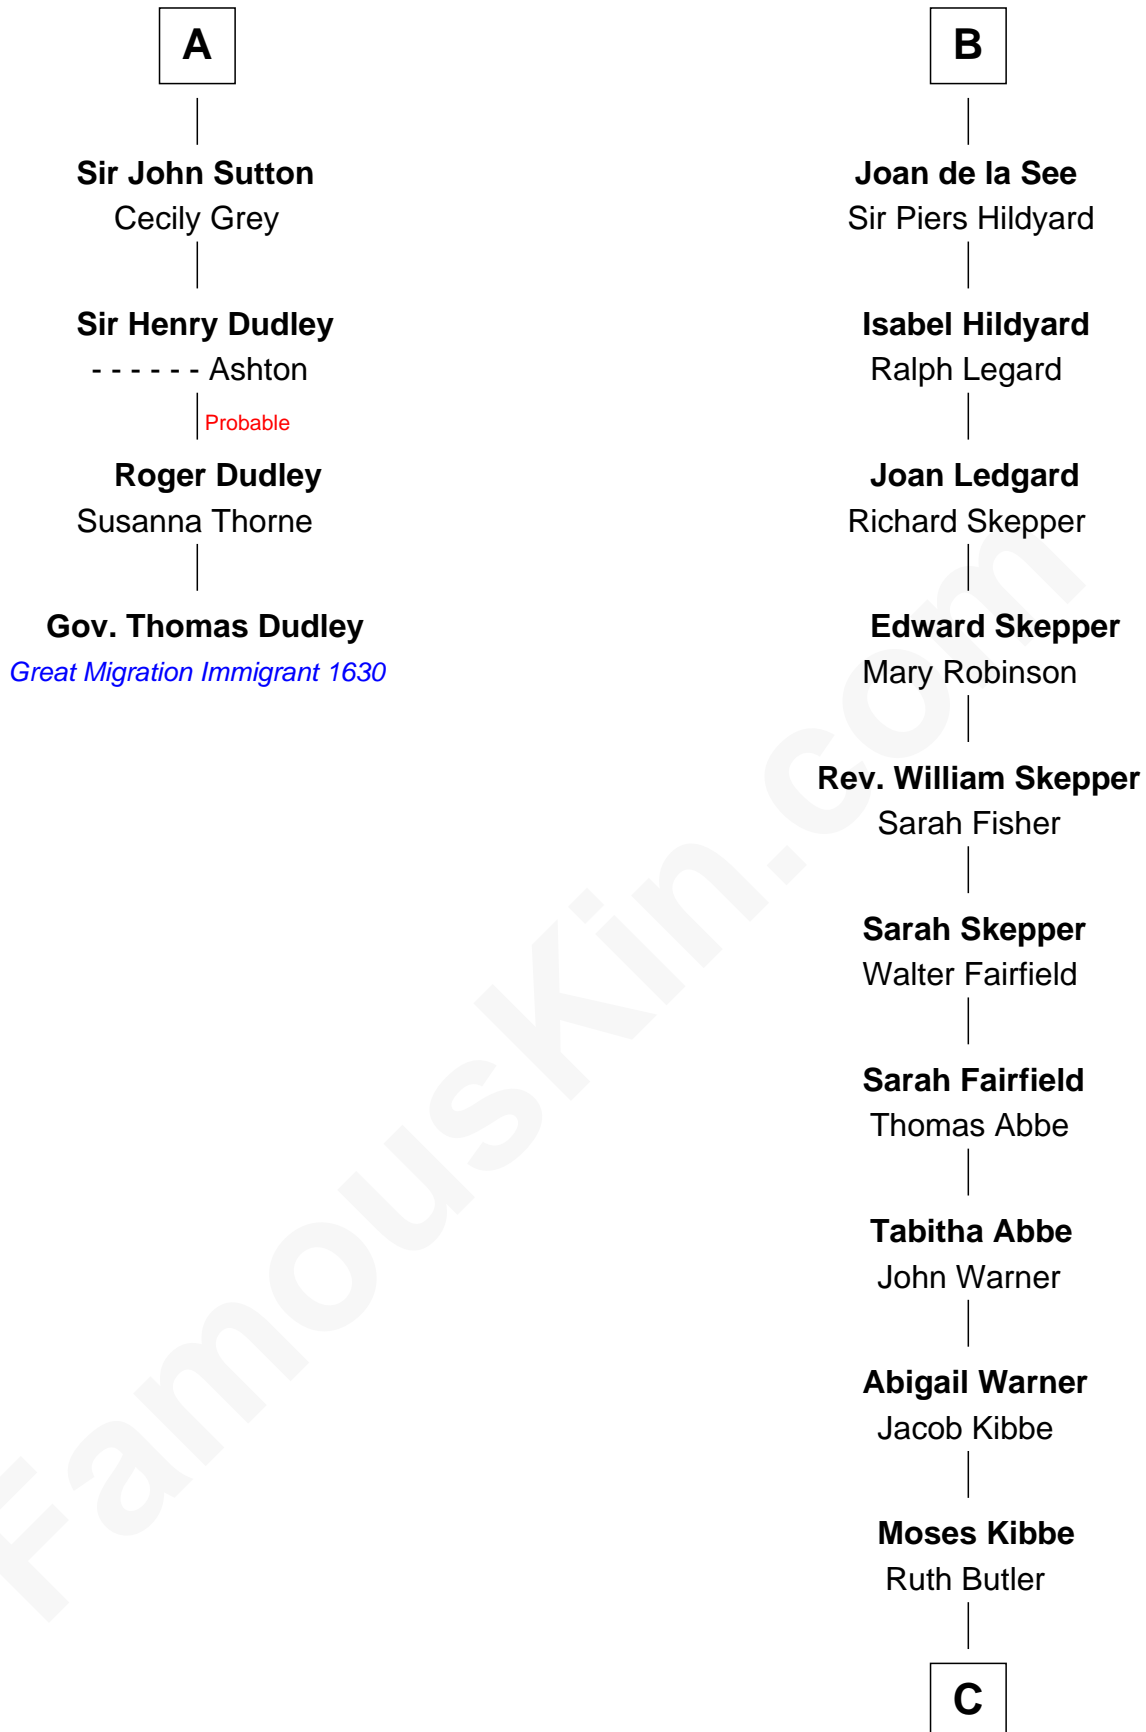

FamousKin.com

Relationship Chart of

Gov. Thomas Dudley

(1576 - 1653) Great Migration Immigrant 1630

10th cousin 11 times removed of

Roy Rogers

Cowboy movie actor and singer

Sir James de Audley

Joan Beaufort

Katherine Neville

Sir Thomas Strangeways

Joan Strangeways

Sir William Willoughby

Cecily Willoughby

Sir Edward Sutton

A

Elizabeth Percy

Sir John Clifford

Mary Clifford

Sir Philip Wentworth

Elizabeth Wentworth

Sir Martin de la See

B

C