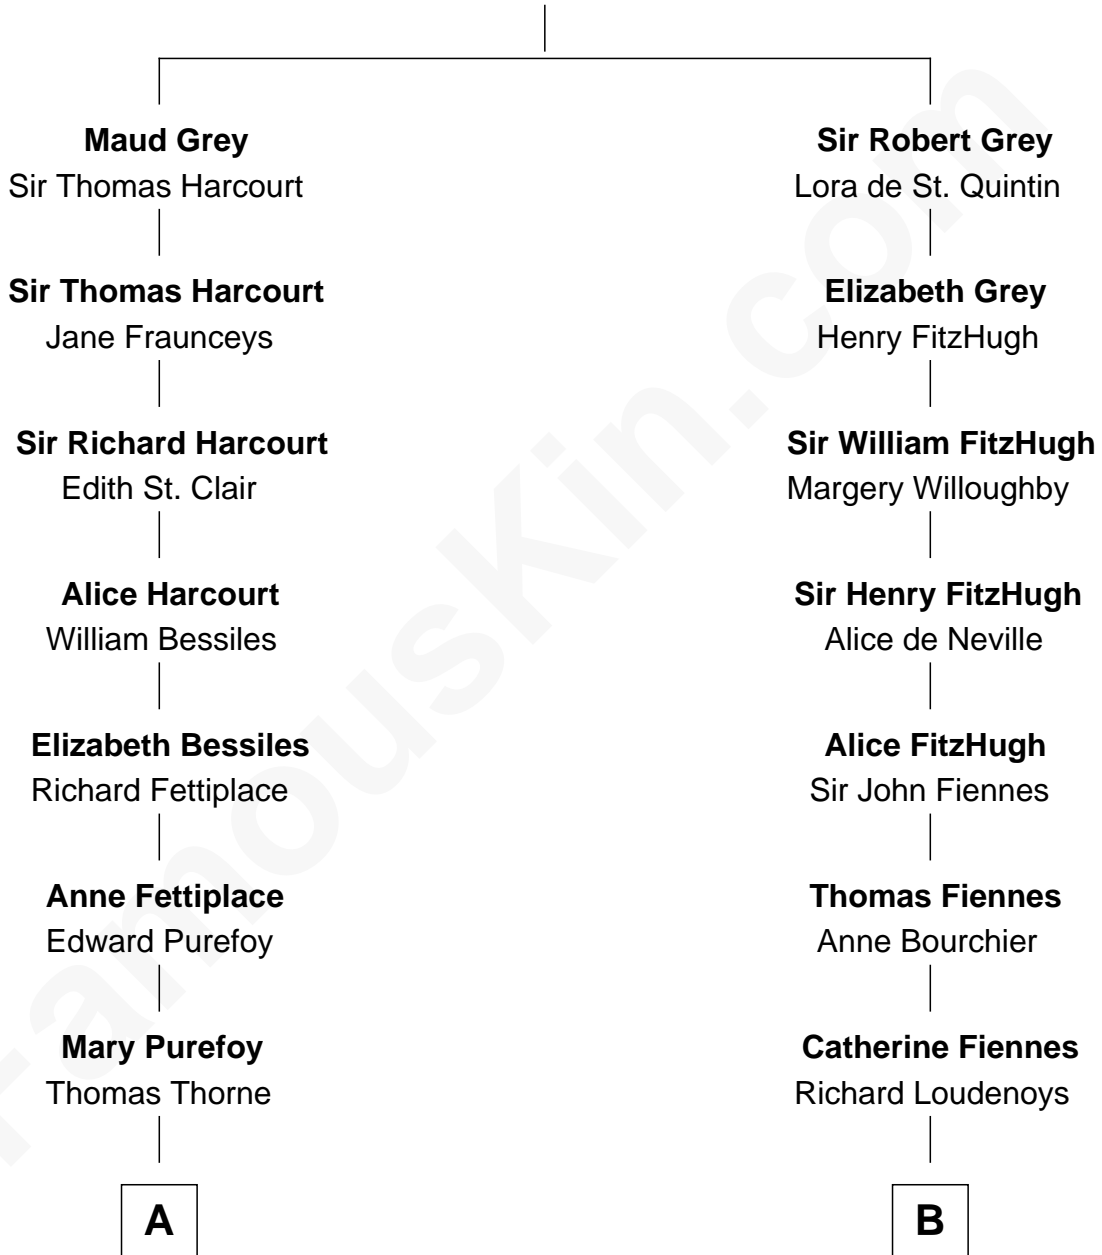

## Relationship Chart of

### Gov. Thomas Dudley

(1576 - 1653) Great Migration Immigrant 1630

8th cousin 13 times removed of

**Anne Baxter**  
Movie Actress

**Sir John Grey**  
Avice Marmion

**C**

Rev. David Wright

Abigail Goddard