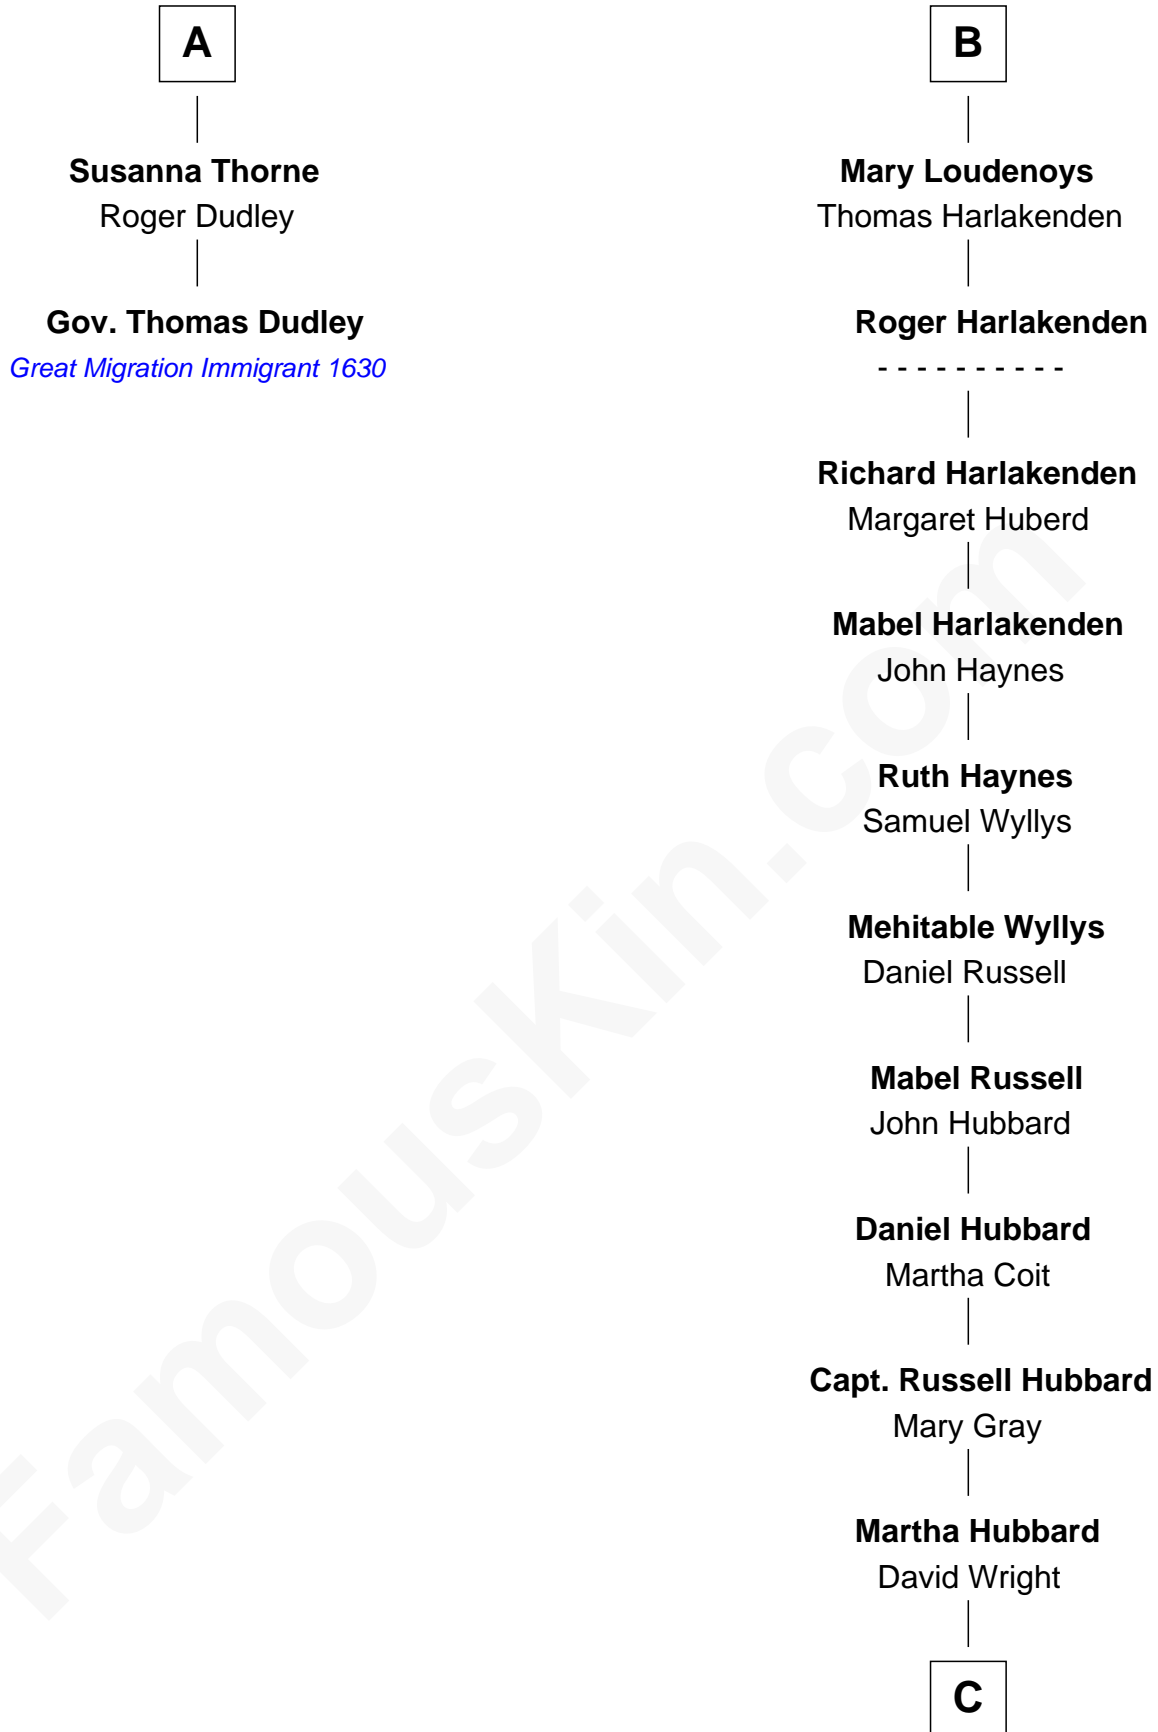

## Relationship Chart of

### Gov. Thomas Dudley

(1576 - 1653) Great Migration Immigrant 1630

8th cousin 13 times removed of

**Anne Baxter**  
Movie Actress

**Sir John Grey**  
Avice Marmion

**C**

Rev. David Wright

Abigail Goddard

William Carey Wright

Anna Lloyd Jones

Frank Lloyd Wright

Catherine L. Tobin

Catherine Dorothy Wright

Kenneth Stuart Baxter

**Anne Baxter**

*Movie Actress*