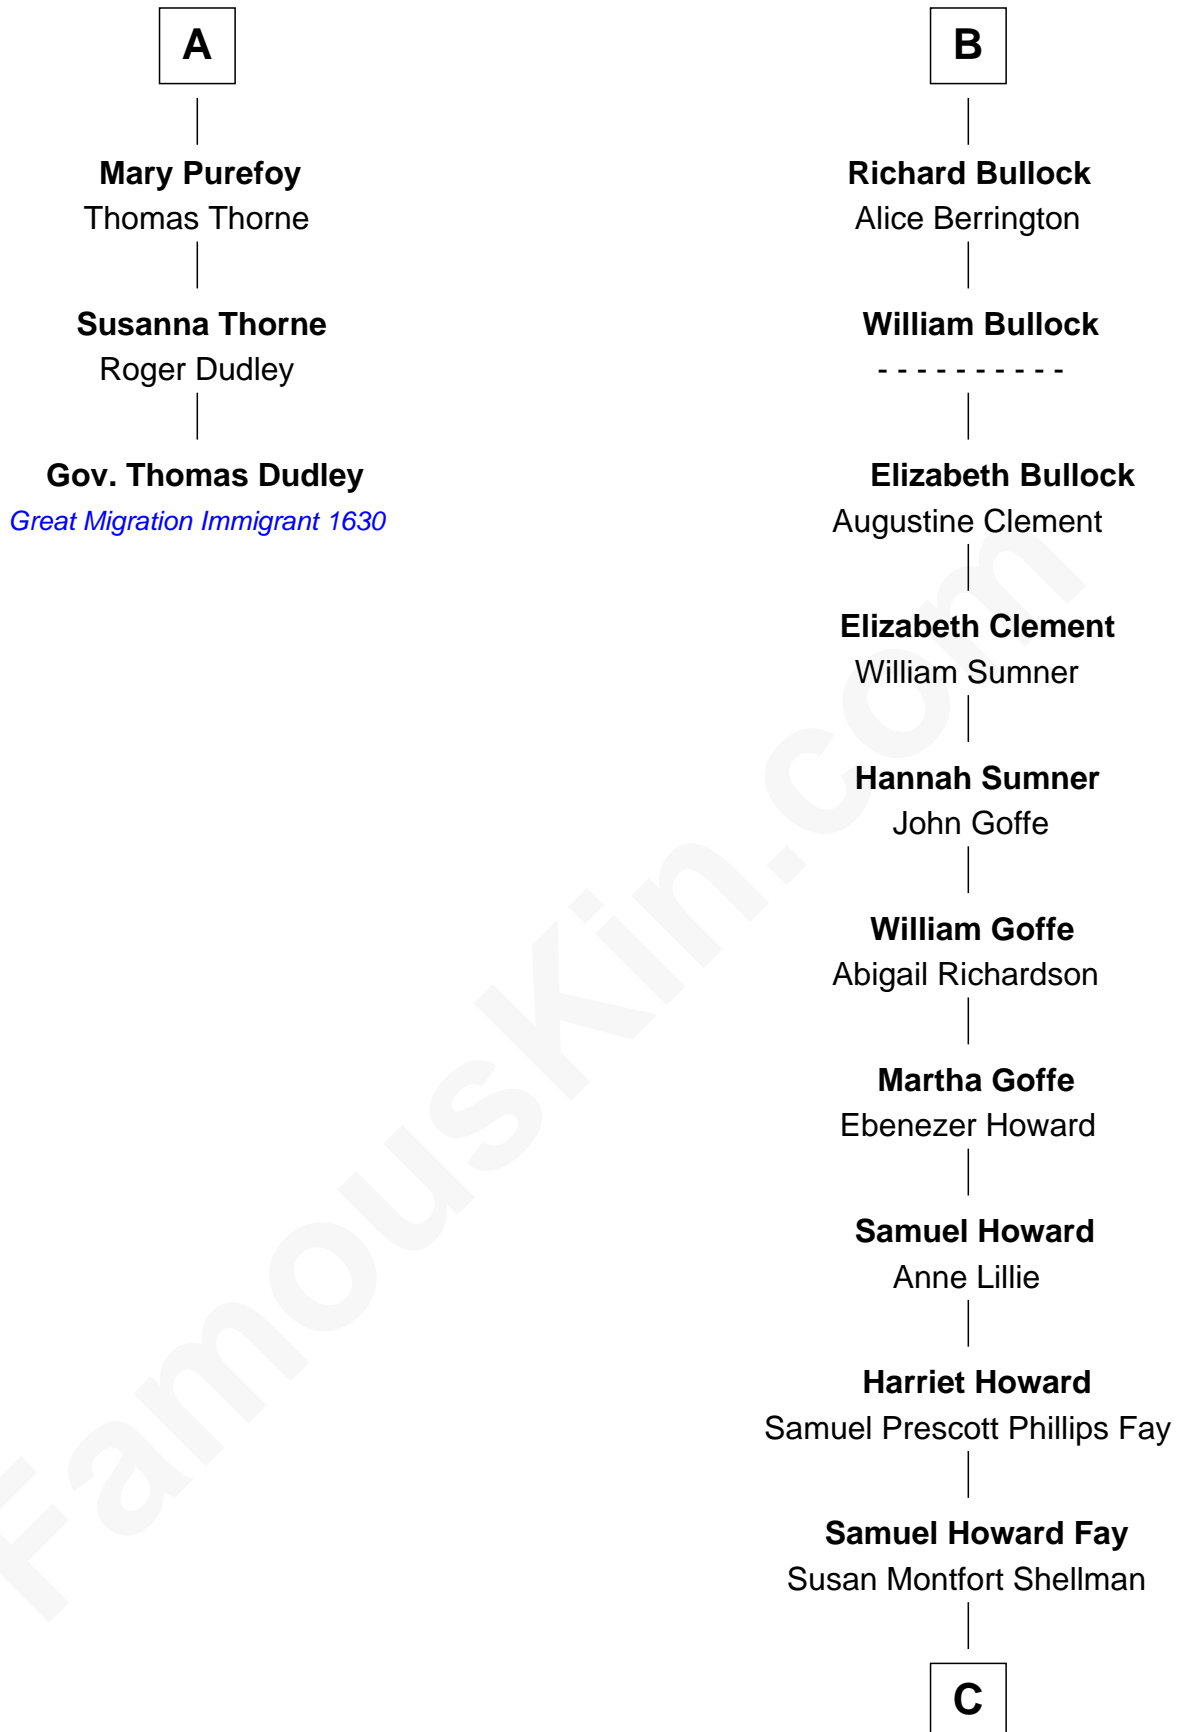

### Gov. Thomas Dudley

(1576 - 1653) Great Migration Immigrant 1630

9th cousin 11 times removed of

**George H. W. Bush**  
41st U.S. President

**Sir John Howard**  
Alice de Bois

**Joan Howard**  
Sir Peter de Brewes

**Beatrice Brewes**  
Sir Hugh Shirley

**Sir Ralph Shirley**  
Joan Basset

**Beatrice Shirley**  
John Brome

**Isabel Brome**  
John Denton

**Alice Denton**  
Nicholas Purefoy

**Edward Purefoy**  
Anne Fettiplace

**A**

**Sir Robert Howard**  
Margaret de Scales

**Sir John Howard**  
Margaret de Plaiz

**Sir John Howard**  
Joan Walton

**Elizabeth Howard**  
Sir John de Vere

**Joan de Vere**  
Sir William Norreys

**Margaret Norreys**  
Gilbert Bullock

**Thomas Bullock**  
Alice Kingsmill

**B**

**C**

**Harriet Eleanor Fay**  
Rev. James Smith Bush

**Samuel Prescott Bush**  
Flora Sheldon

**Prescott Sheldon Bush**  
Dorothy Wear Walker

**George H. W. Bush**  
*41st U.S. President*