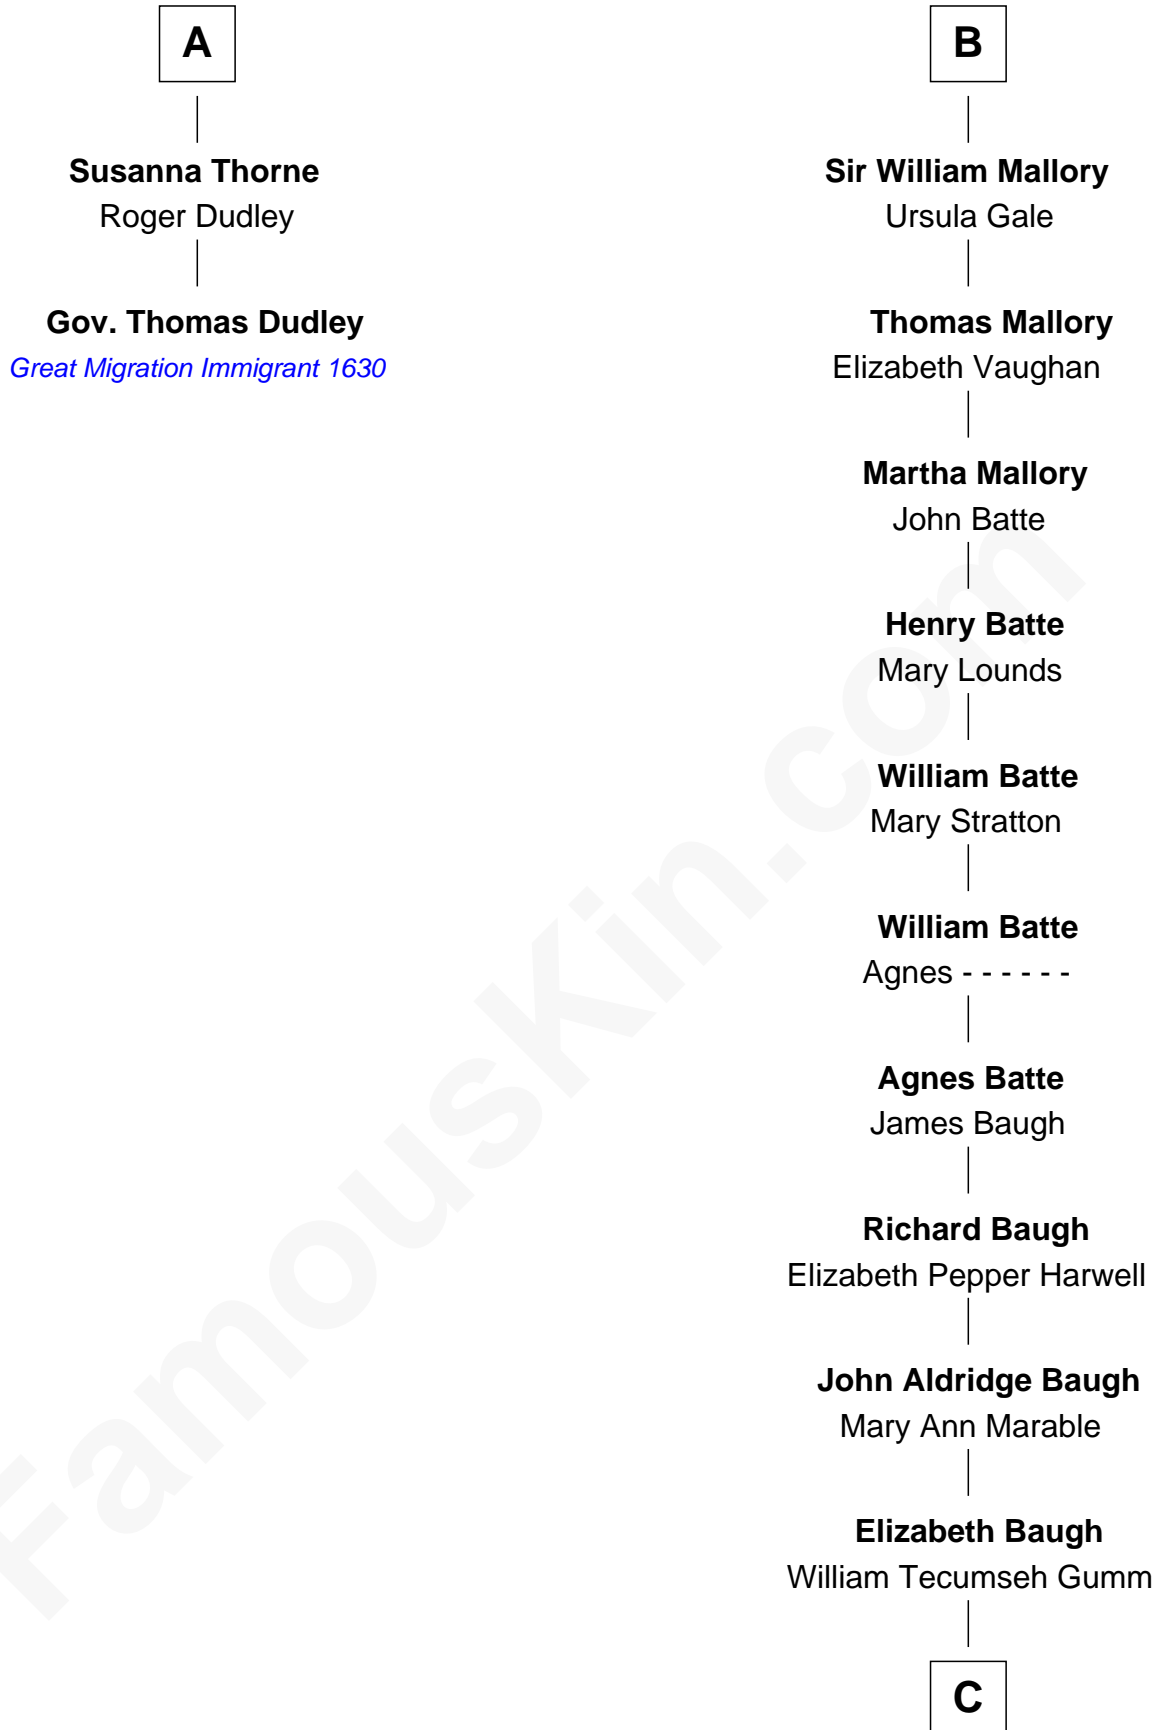

FamousKin.com
Relationship Chart of
Gov. Thomas Dudley

(1576 - 1653) *Great Migration Immigrant 1630*

8th cousin 11 times removed of

Liza Minnelli
Singer and Actress

Sir John Grey
 Avice Marmion

Maud Grey
 Sir Thomas Harcourt

Sir Thomas Harcourt
 Jane Fraunceys

Sir Richard Harcourt
 Edith St. Clair

Alice Harcourt
 William Bessiles

Elizabeth Bessiles
 Richard Fettiplace

Anne Fettiplace
 Edward Purefoy

Mary Purefoy
 Thomas Thorne

A

Sir Robert Grey
 Lora de St. Quintin

Elizabeth Grey
 Henry FitzHugh

Sir William FitzHugh
 Margery Willoughby

Lora FitzHugh
 Sir John Constable

Joan Constable
 Sir William Mallory

Sir John Mallory
 Margaret Thwaites

Sir William Mallory
 Jane Norton

B

C

Francis Avent Gumm

Ethel Marian Milne

Frances Ethel Gumm

Vincent Minnelli

Liza Minnelli