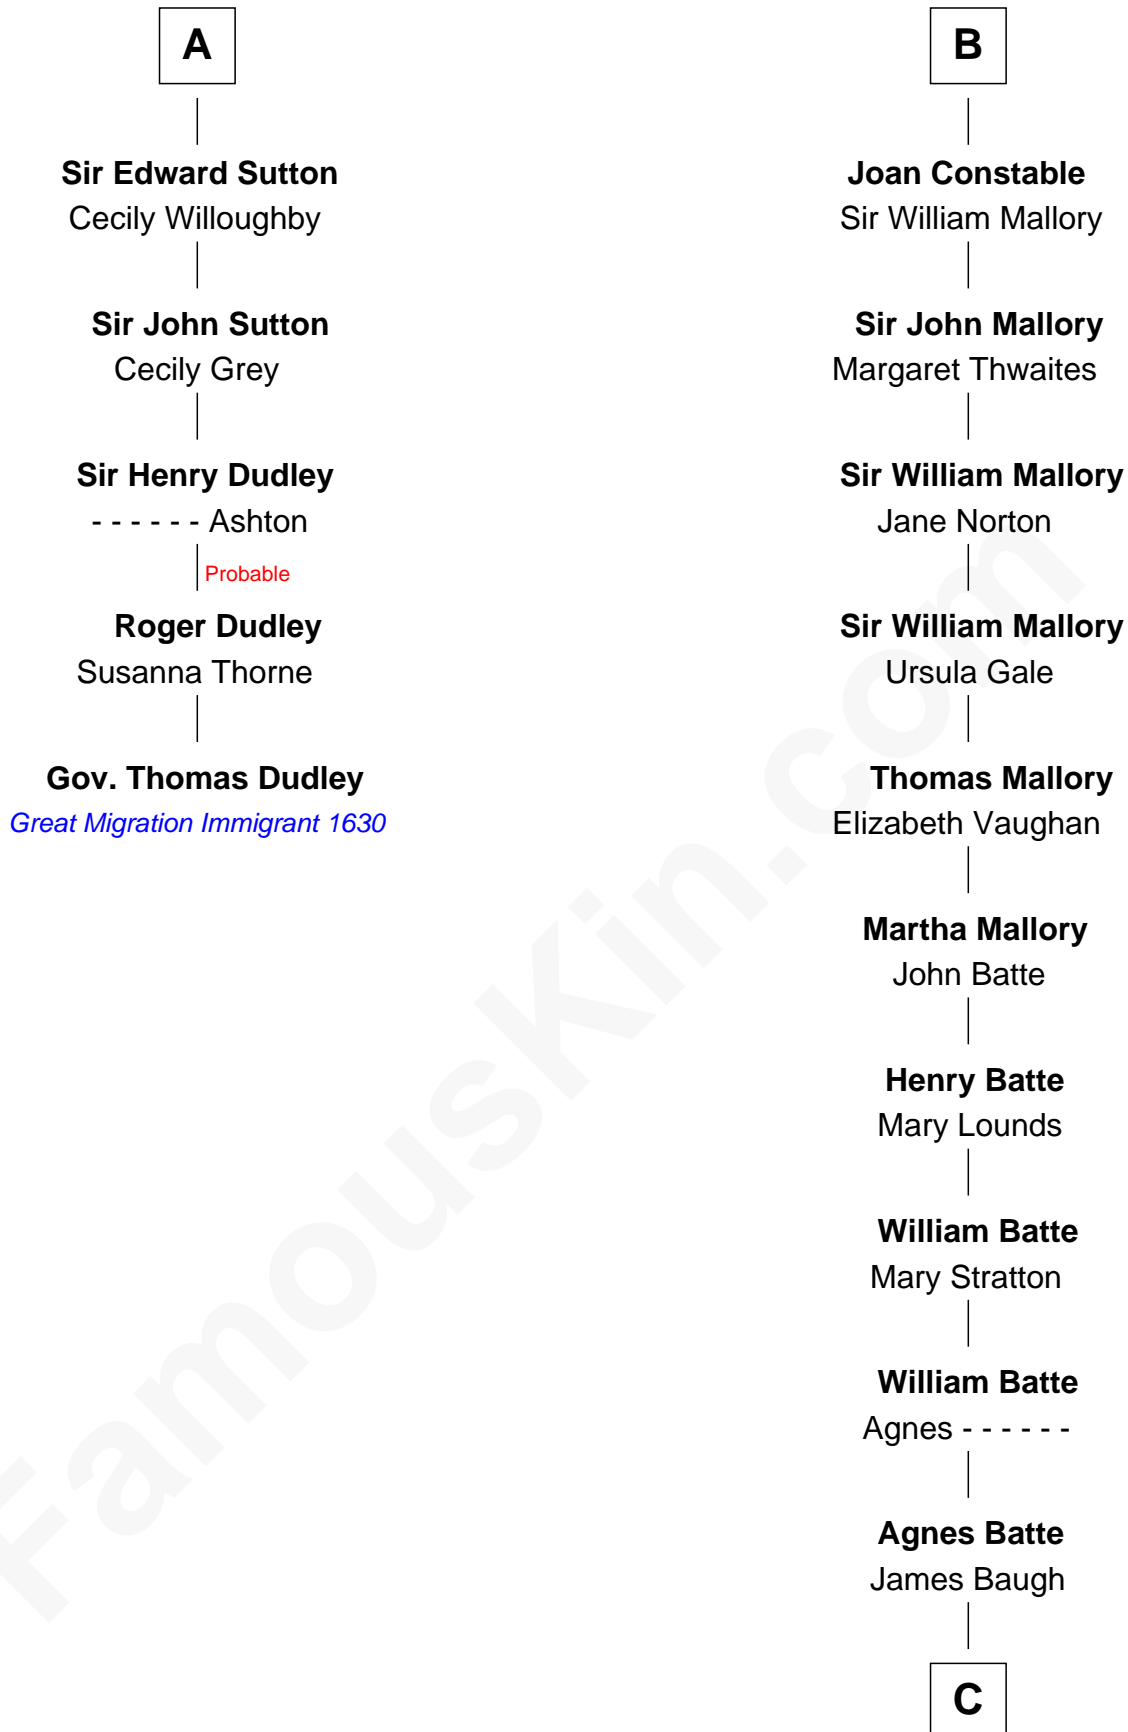

FamousKin.com
Relationship Chart of
Gov. Thomas Dudley

(1576 - 1653) Great Migration Immigrant 1630

11th cousin 10 times removed of

Judy Garland

Singer and Movie Actress

Sir Roger de Quincy
 Helen of Galloway

C

Richard Baugh

Elizabeth Pepper Harwell

John Aldridge Baugh

Mary Ann Marable

Elizabeth Baugh

William Tecumseh Gumm

Francis Avent Gumm