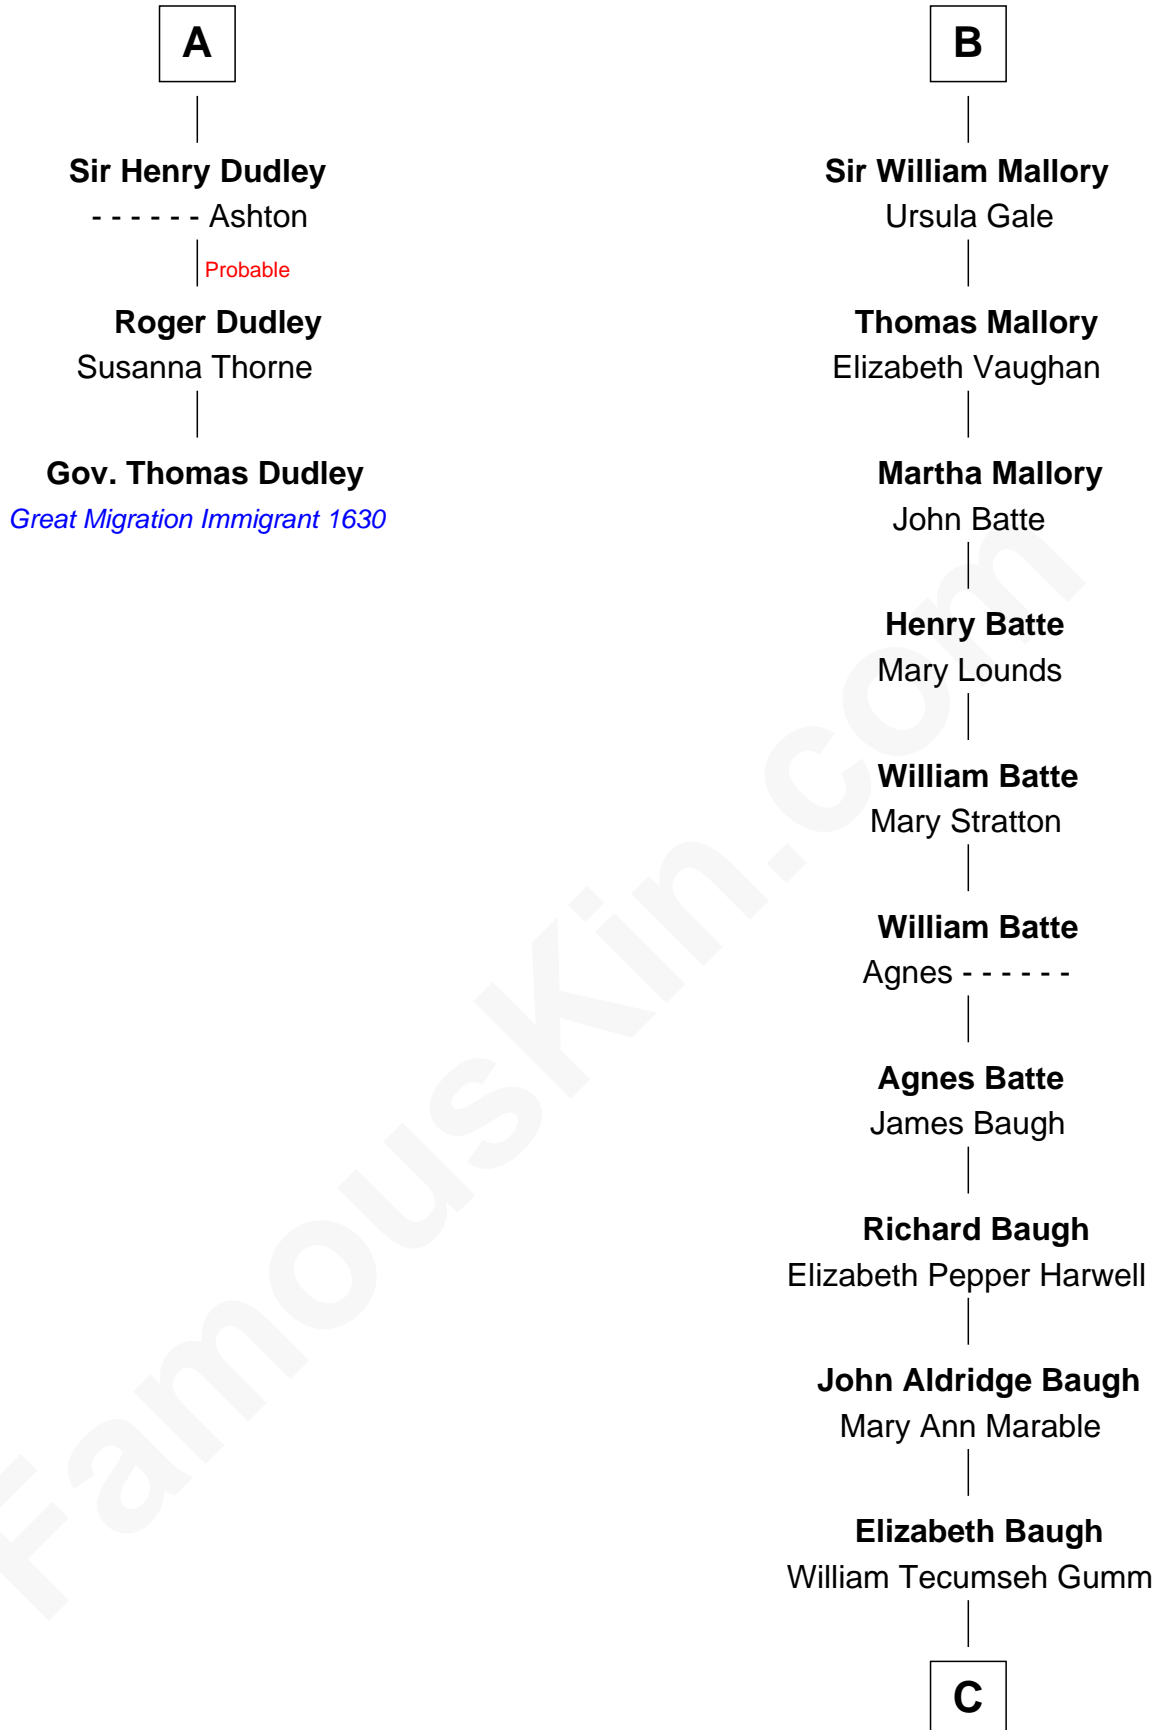

FamousKin.com

Relationship Chart of

Gov. Thomas Dudley

(1576 - 1653) Great Migration Immigrant 1630

9th cousin 9 times removed of

Judy Garland

Singer and Movie Actress

Edmund Fitzalan

Alice de Warenne

Richard Fitzalan
Eleanor Plantagenet

Alice Fitzalan
Sir Thomas de Holand

Eleanor Holand
Edward Cherleton

Joyce Cherleton
Sir John Tiptoft

Joyce Tiptoft
Sir Edmund Sutton

Sir Edward Sutton
Cecily Willoughby

Sir John Sutton
Cecily Grey

A

Aline Fitzalan
Sir Roger le Strange

Lucy le Strange
Sir William Willoughby

Margery Willoughby
Sir William FitzHugh

Lora FitzHugh
Sir John Constable

Joan Constable
Sir William Mallory

Sir John Mallory
Margaret Thwaites

Sir William Mallory
Jane Norton

B

C

Francis Avent Gumm

Ethel Marian Milne

Judy Garland

Singer and Movie Actress