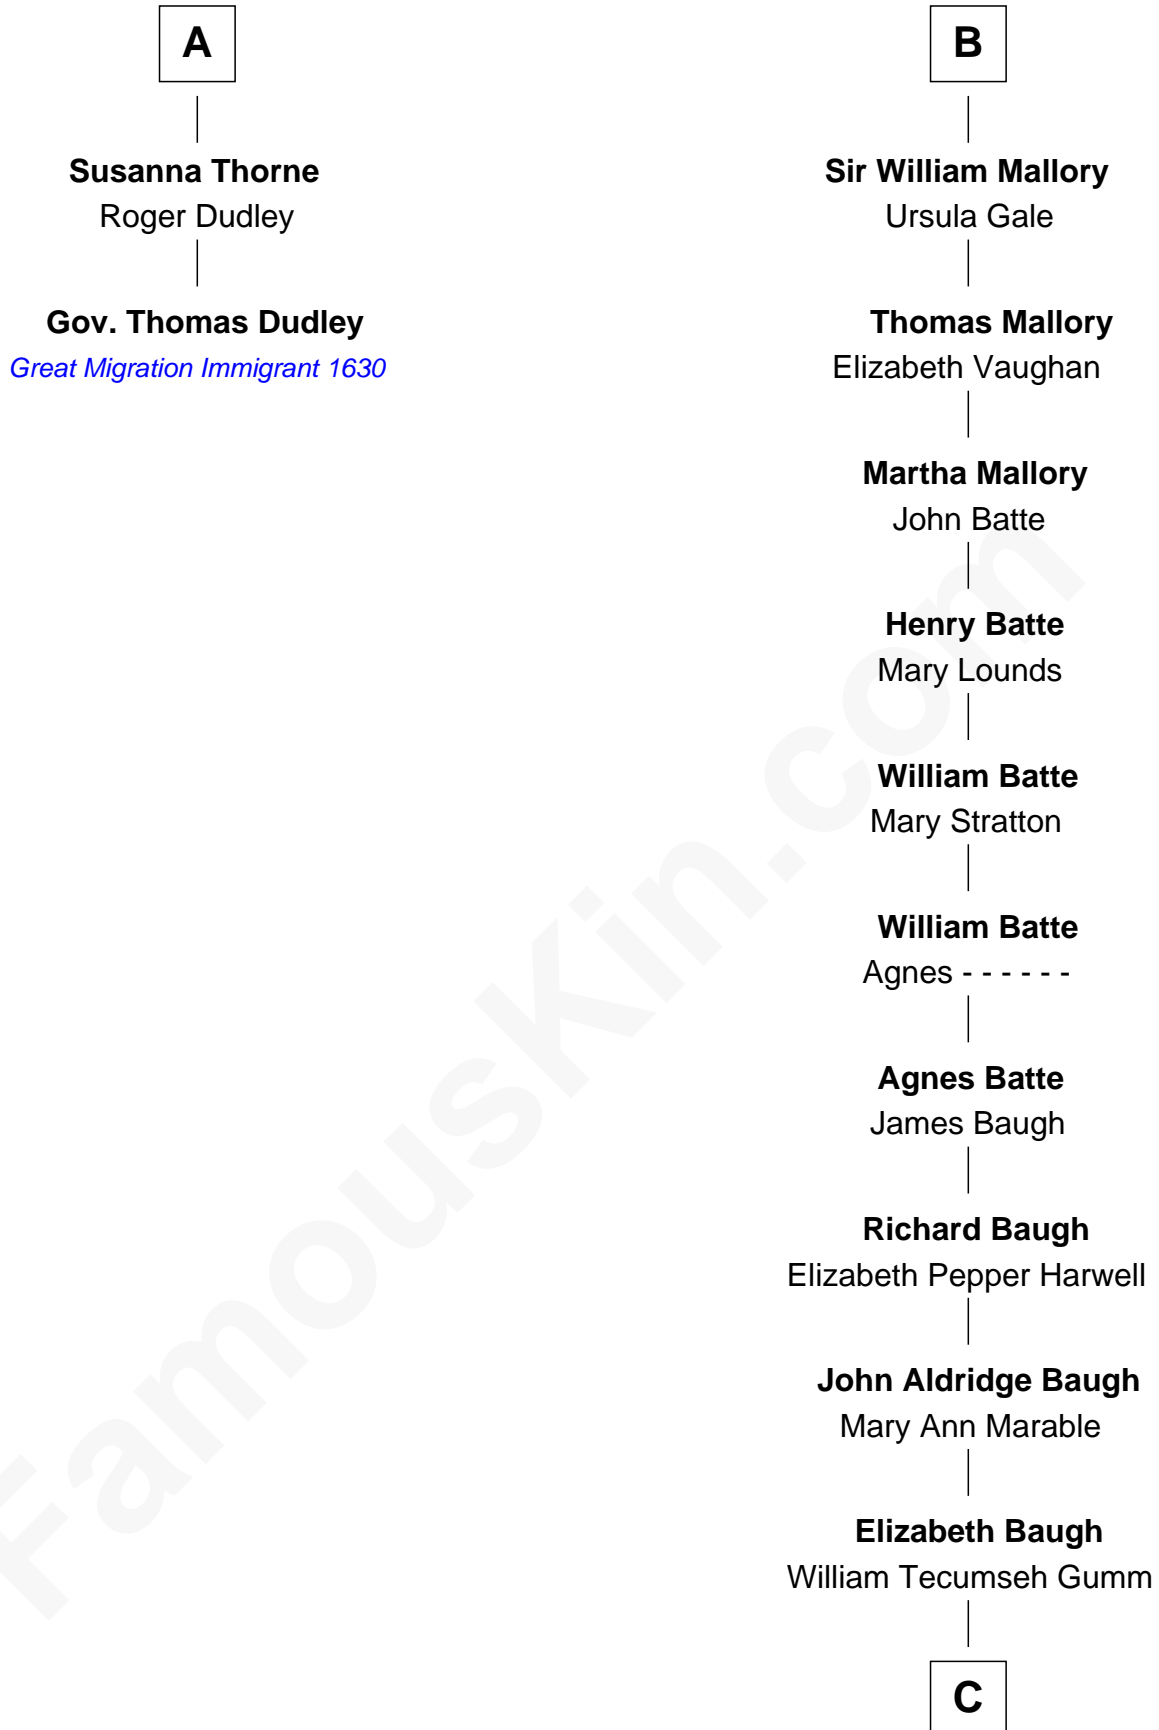

FamousKin.com
Relationship Chart of
Gov. Thomas Dudley

(1576 - 1653) *Great Migration Immigrant 1630*

8th cousin 10 times removed of

Judy Garland

Singer and Movie Actress

Sir John Grey

Avice Marmion

C

Francis Avent Gumm

Ethel Marian Milne

Judy Garland

Singer and Movie Actress

FamousKin.com