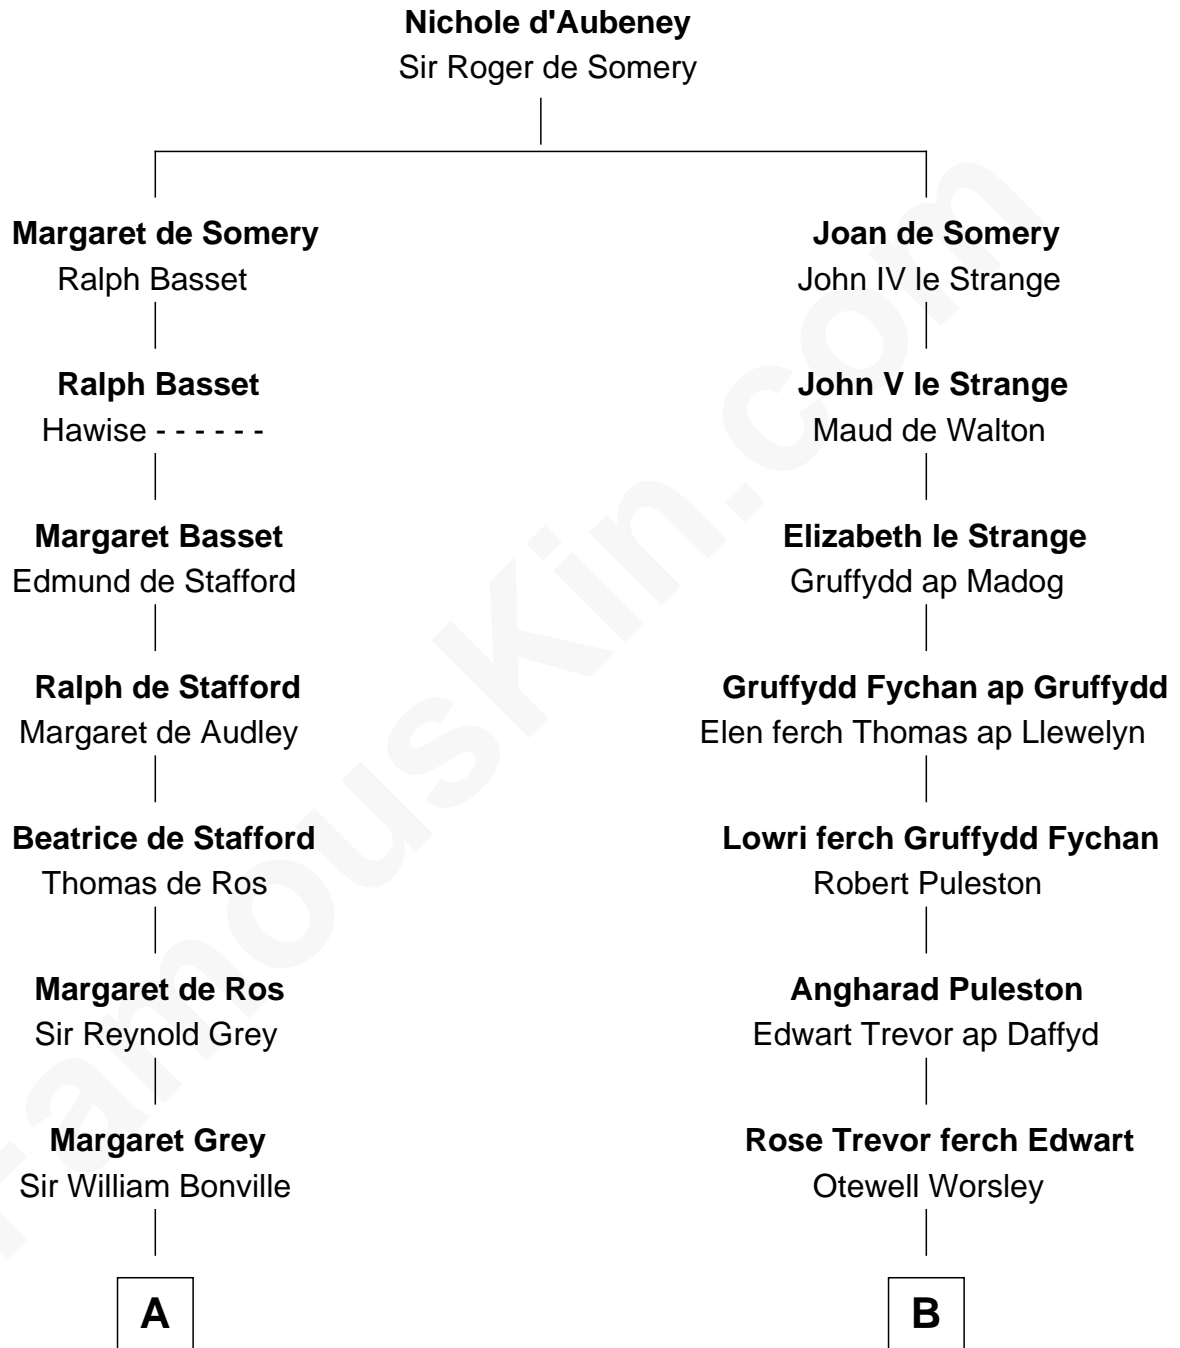

FamousKin.com

Relationship Chart of

Gov. Thomas Dudley

(1576 - 1653) Great Migration Immigrant 1630

13th cousin 5 times removed of

Eliphalet Remington

Founder of Remington Arms Company

C

Elizabeth Kilbourn
Eliphalet Remington

Eliphalet Remington
Founder of Remington Arms Company

FamousKin.com