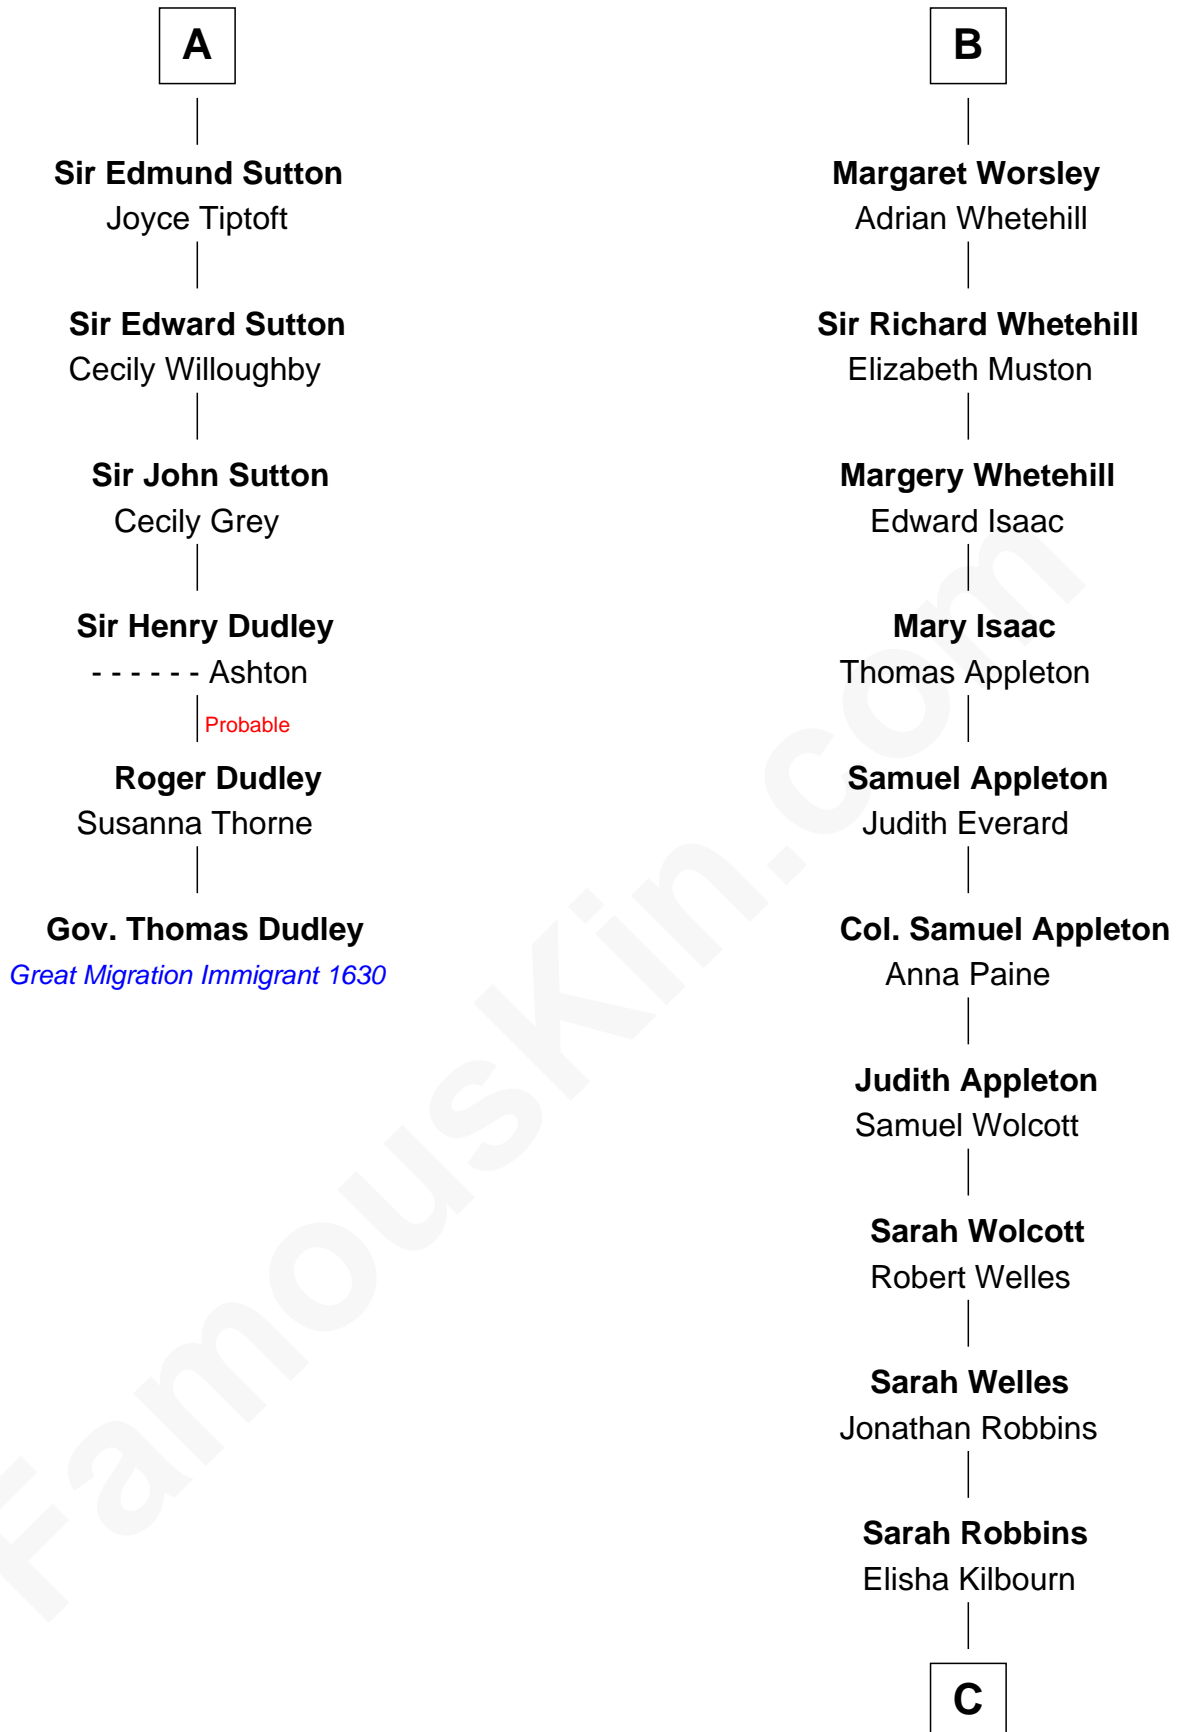

FamousKin.com

Relationship Chart of

Gov. Thomas Dudley

(1576 - 1653) Great Migration Immigrant 1630

12th cousin 6 times removed of

Eliphalet Remington

Founder of Remington Arms Company

C

Elizabeth Kilbourn
Eliphalet Remington

Eliphalet Remington
Founder of Remington Arms Company

FamousKin.com