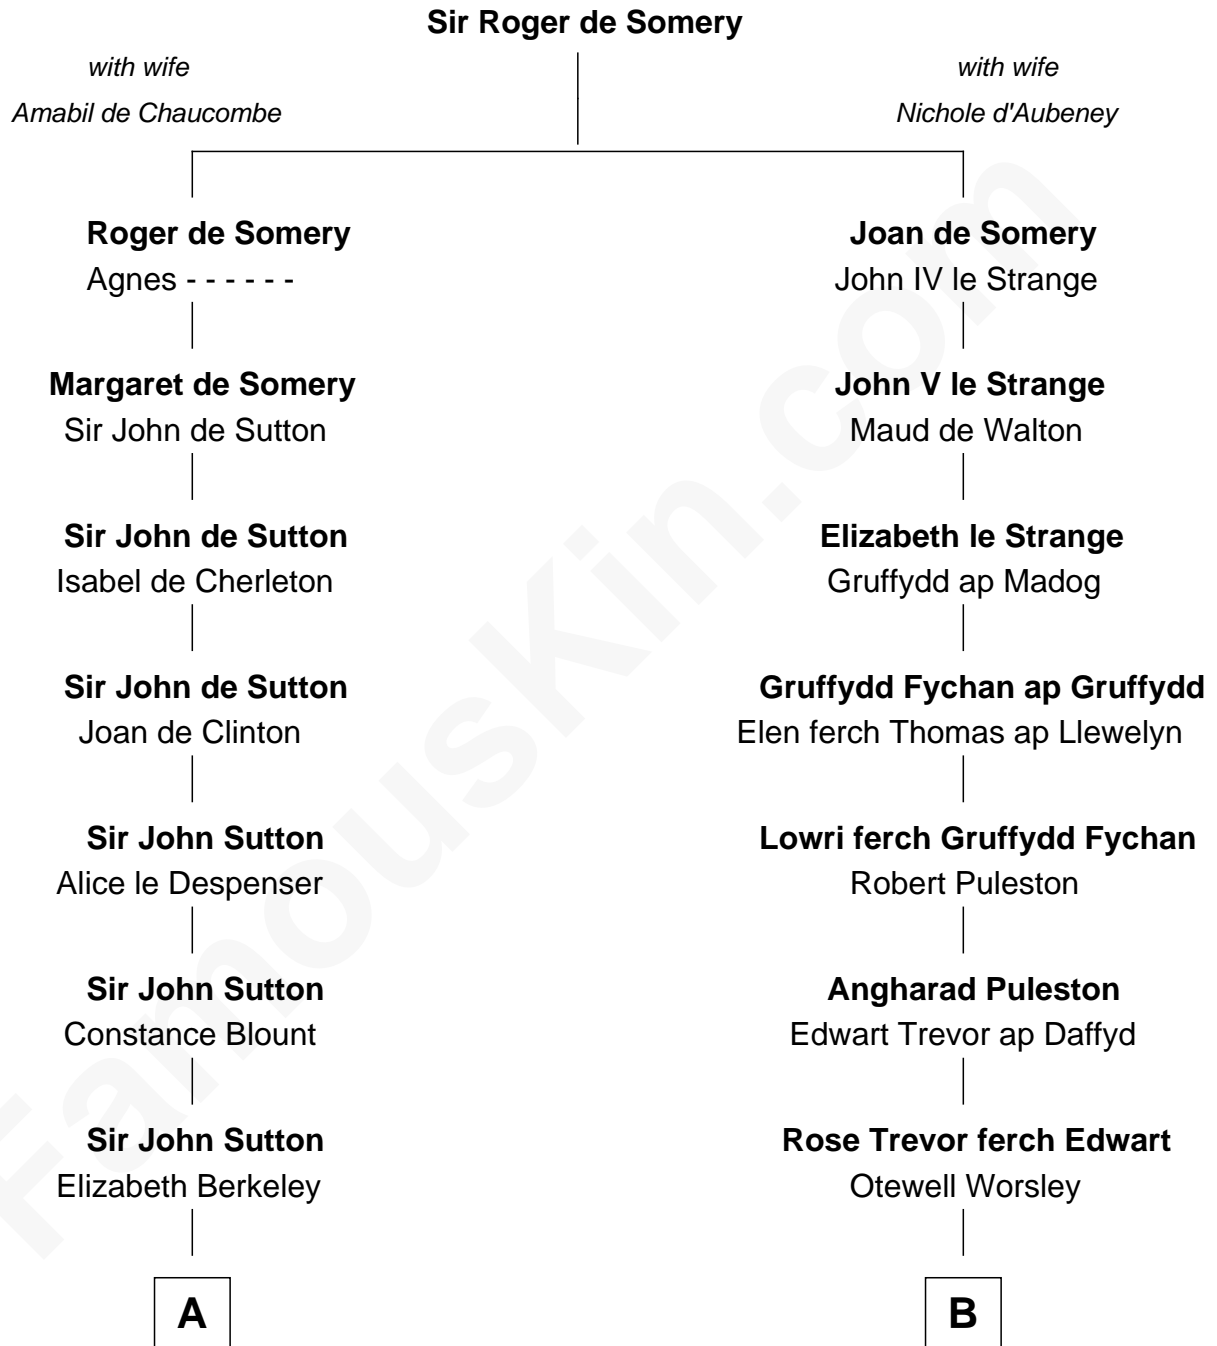

FamousKin.com

Relationship Chart of

Gov. Thomas Dudley

(1576 - 1653) Great Migration Immigrant 1630

12th cousin 6 times removed of

Eliphalet Remington

Founder of Remington Arms Company

C

Elizabeth Kilbourn
Eliphalet Remington

Eliphalet Remington
Founder of Remington Arms Company

FamousKin.com