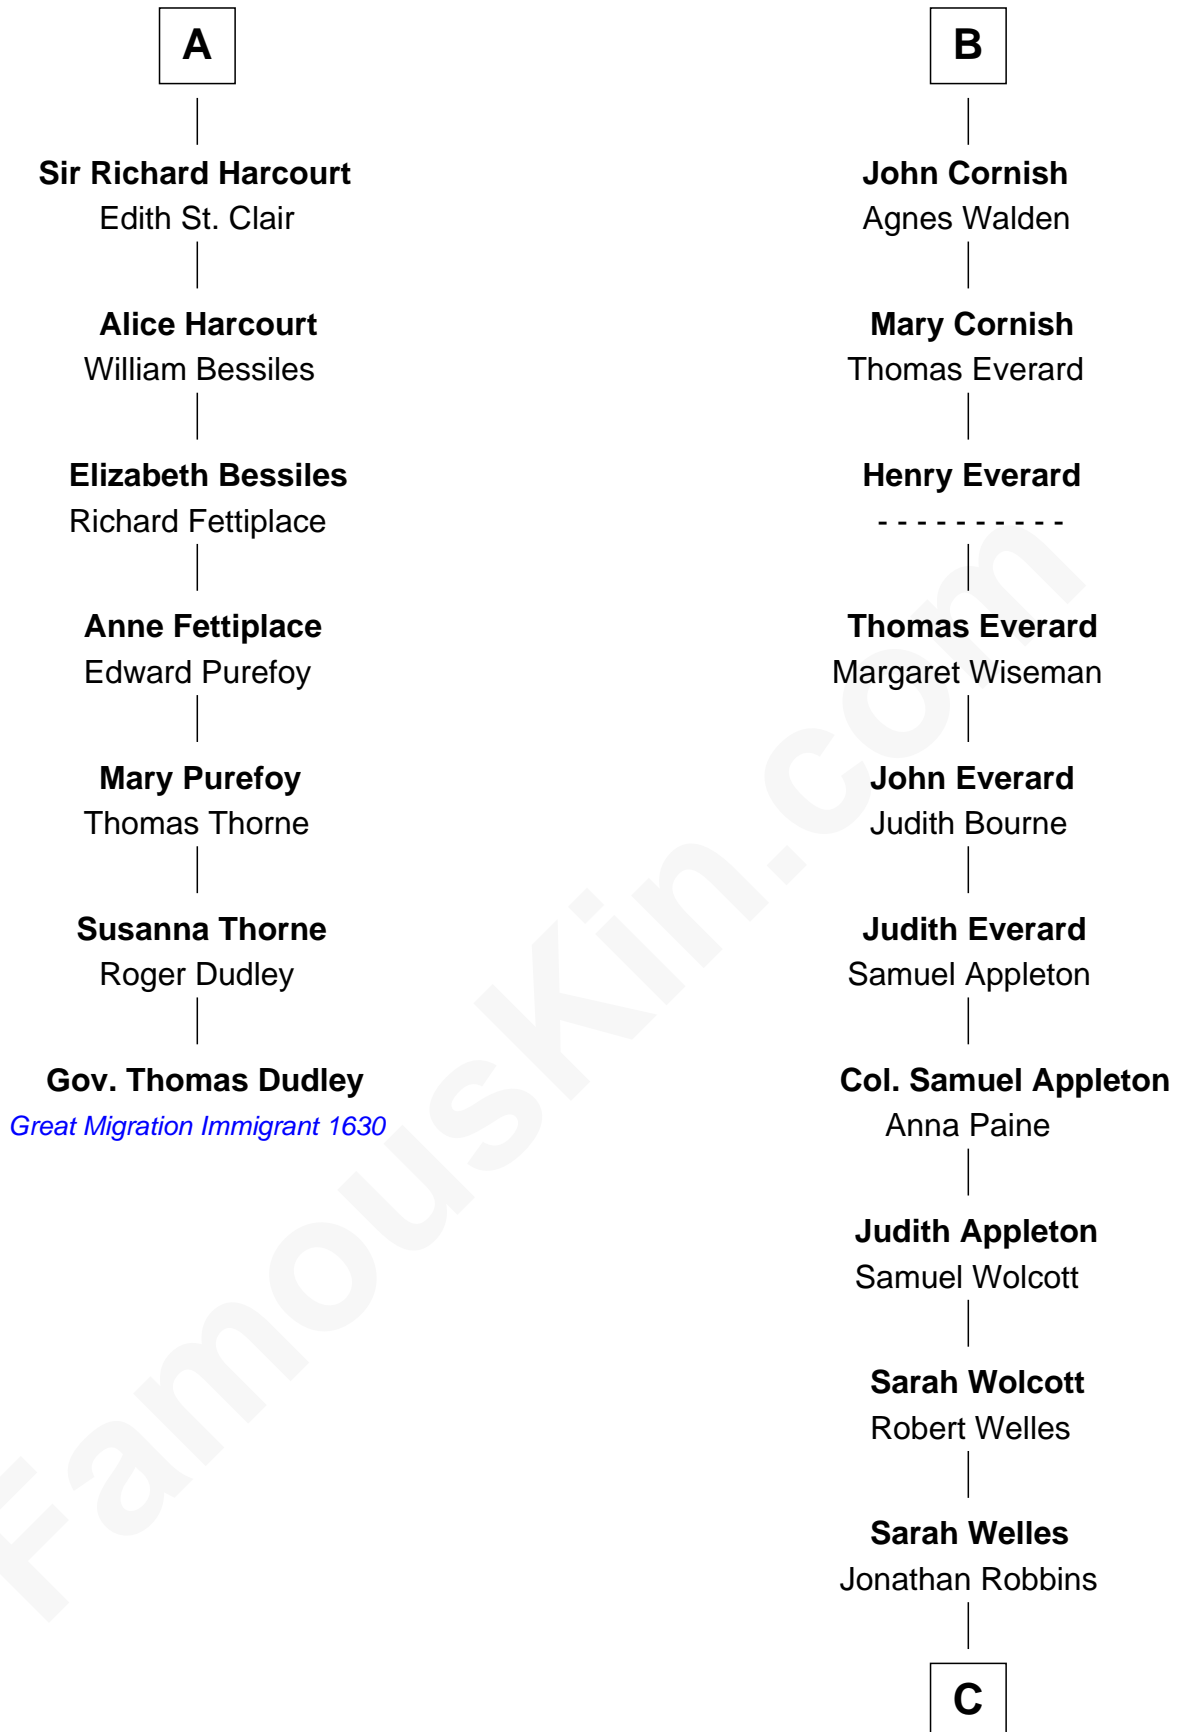

FamousKin.com

Relationship Chart of

Gov. Thomas Dudley

(1576 - 1653) Great Migration Immigrant 1630

13th cousin 6 times removed of

Eliphalet Remington

Founder of Remington Arms Company

C

Sarah Robbins

Elisha Kilbourn

Elizabeth Kilbourn

Eliphalet Remington

Eliphalet Remington

Founder of Remington Arms Company

FamousKin.com