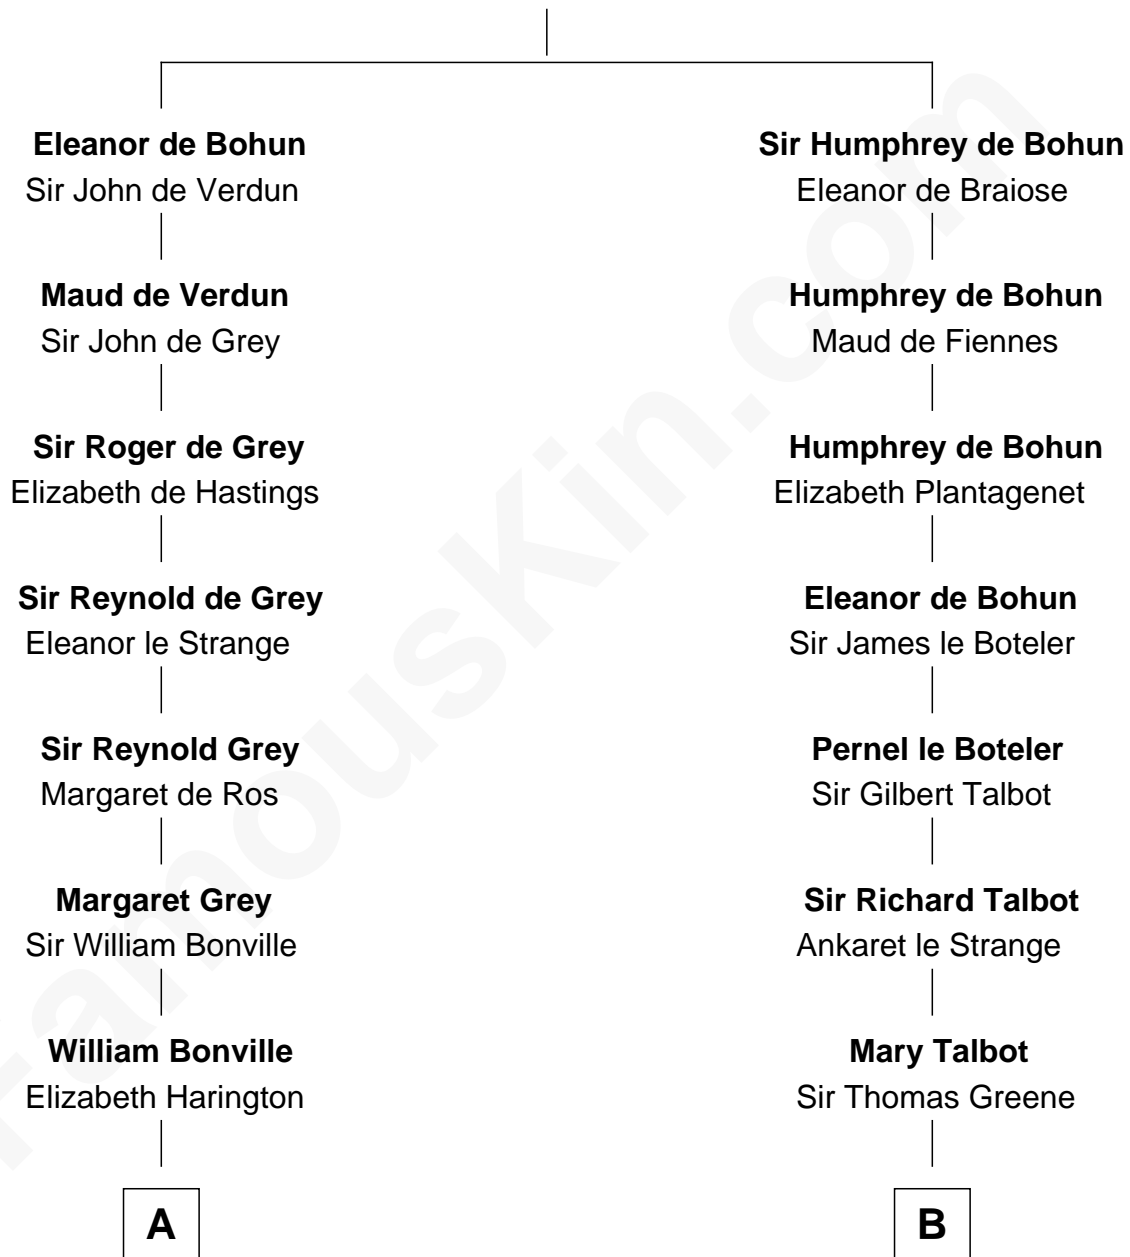

FamousKin.com

Relationship Chart of

Gov. Thomas Dudley

(1576 - 1653) Great Migration Immigrant 1630

12th cousin 9 times removed of

Lucretia (Rudolph) Garfield

First Lady of President James Garfield

Sir Humphrey de Bohun

Maud of Eu

C

Anne Sanford

Capt. John Mason

Peleg Sanford Mason

Mary Stanton

Elijah Mason

Lucretia Greene

Arabella Greene Mason

Zebulon Rudolph

Lucretia (Rudolph) Garfield

First Lady of James Garfield