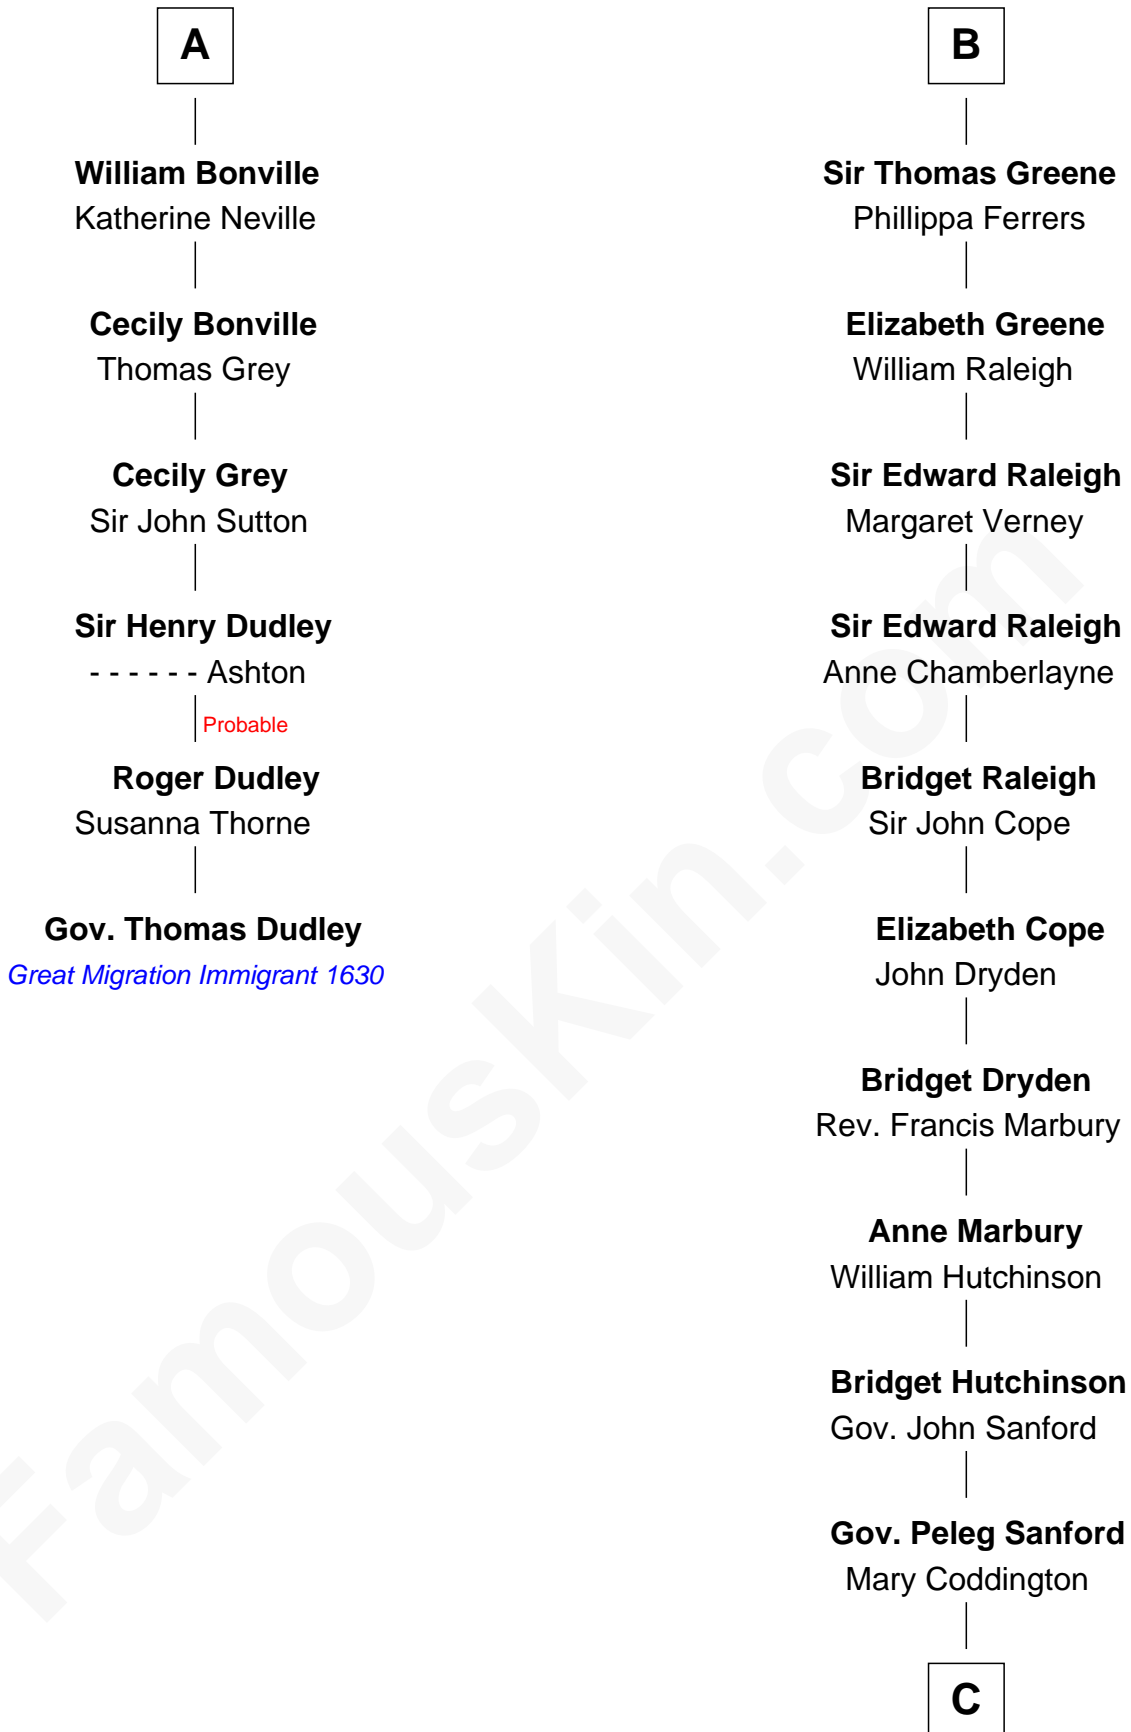

FamousKin.com

Relationship Chart of

Gov. Thomas Dudley

(1576 - 1653) Great Migration Immigrant 1630

12th cousin 9 times removed of

Lucretia (Rudolph) Garfield

First Lady of President James Garfield

Sir Humphrey de Bohun

Maud of Eu

C

Anne Sanford

Capt. John Mason

Peleg Sanford Mason

Mary Stanton

Elijah Mason

Lucretia Greene

Arabella Greene Mason

Zebulon Rudolph

Lucretia (Rudolph) Garfield

First Lady of James Garfield