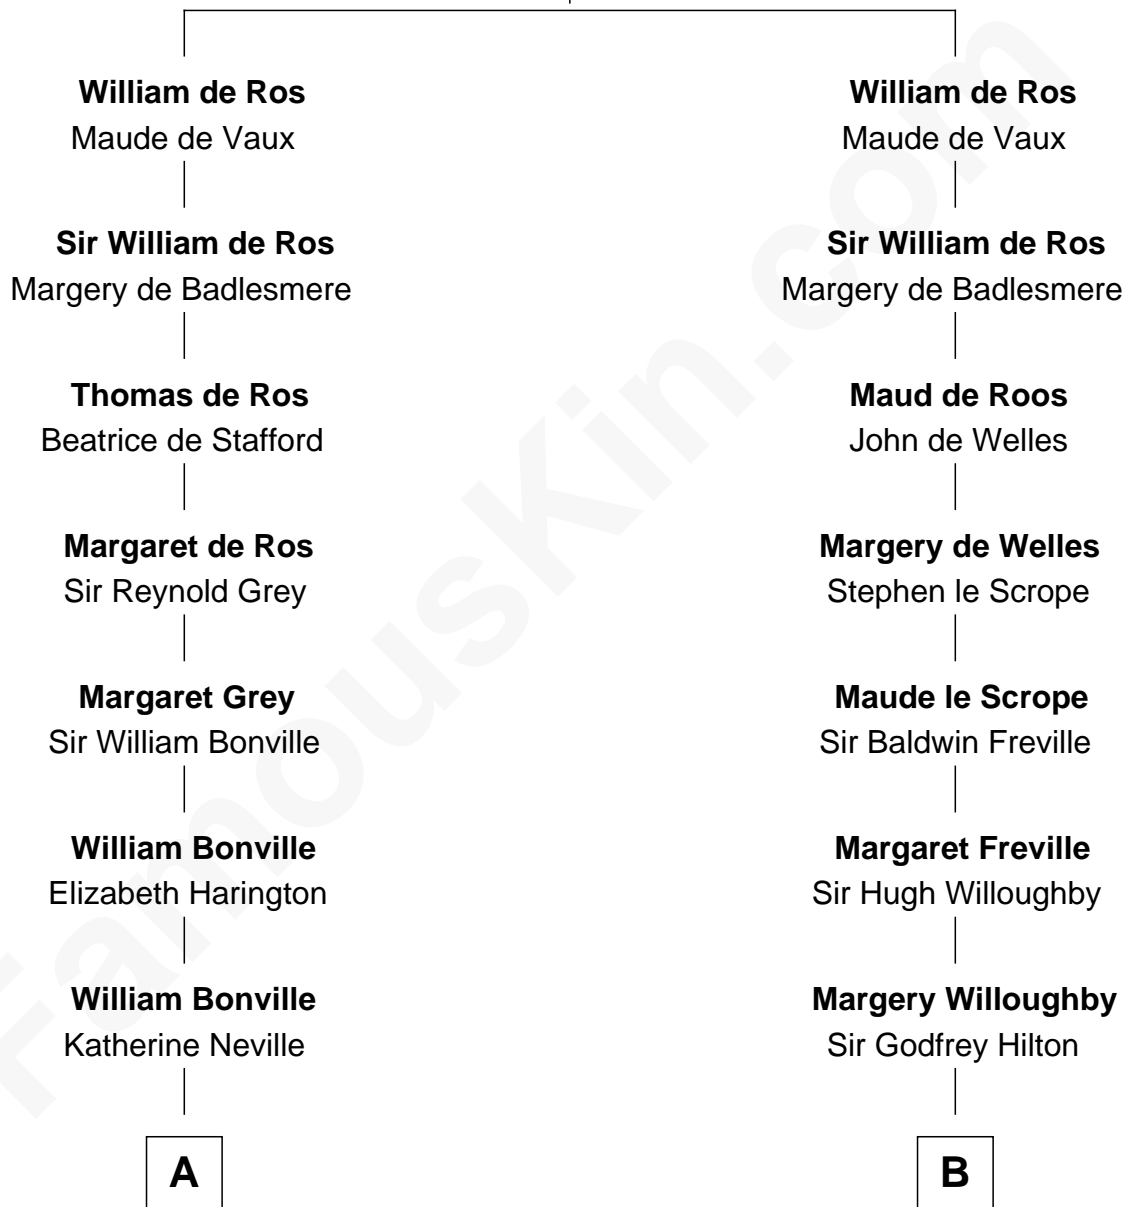

FamousKin.com

Relationship Chart of

Gov. Thomas Dudley

(1576 - 1653) Great Migration Immigrant 1630

11th cousin 8 times removed of

Lucretia (Rudolph) Garfield

First Lady of President James Garfield

Sir Robert de Ros

Isabel de Aubeney

C

Lucretia Greene

Elijah Mason

Arabella Greene Mason

Zebulon Rudolph

Lucretia (Rudolph) Garfield

First Lady of James Garfield