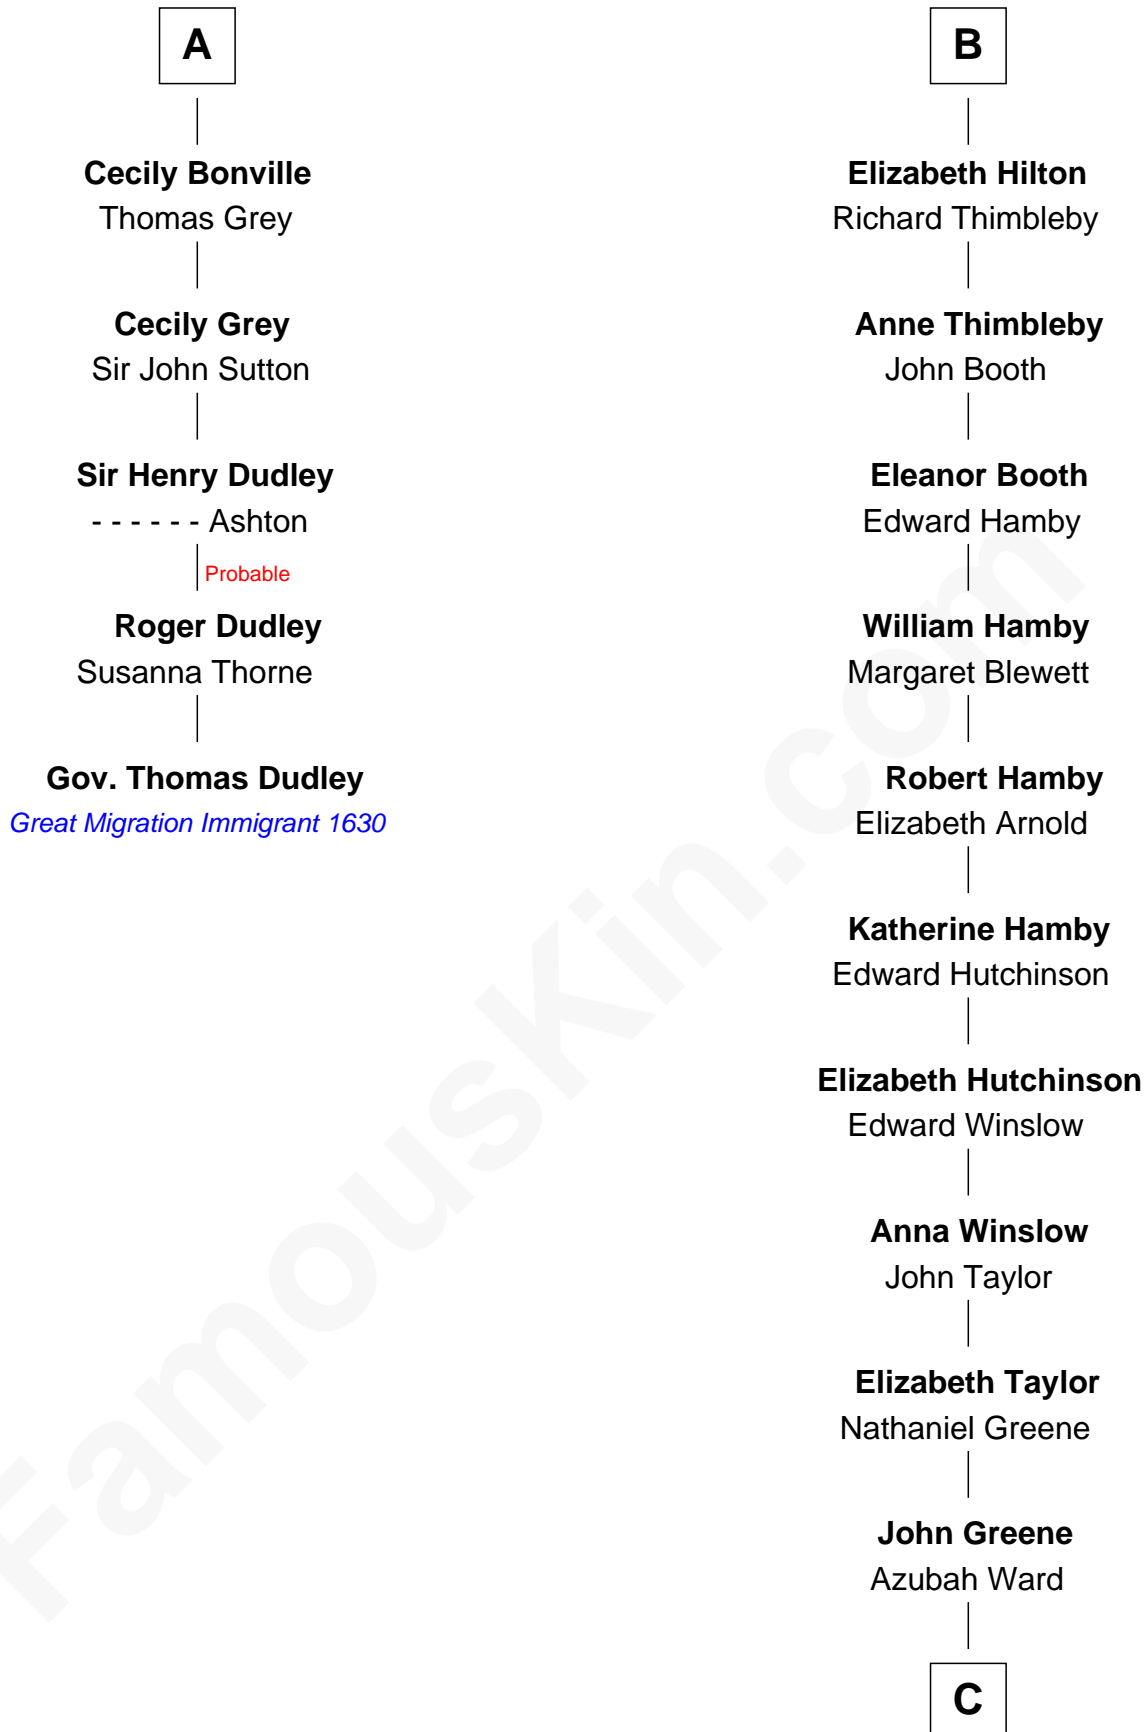

FamousKin.com

Relationship Chart of

Gov. Thomas Dudley

(1576 - 1653) Great Migration Immigrant 1630

11th cousin 8 times removed of

Lucretia (Rudolph) Garfield

First Lady of President James Garfield

Sir Robert de Ros

Isabel de Aubeney

C

Lucretia Greene

Elijah Mason

Arabella Greene Mason

Zebulon Rudolph

Lucretia (Rudolph) Garfield

First Lady of James Garfield