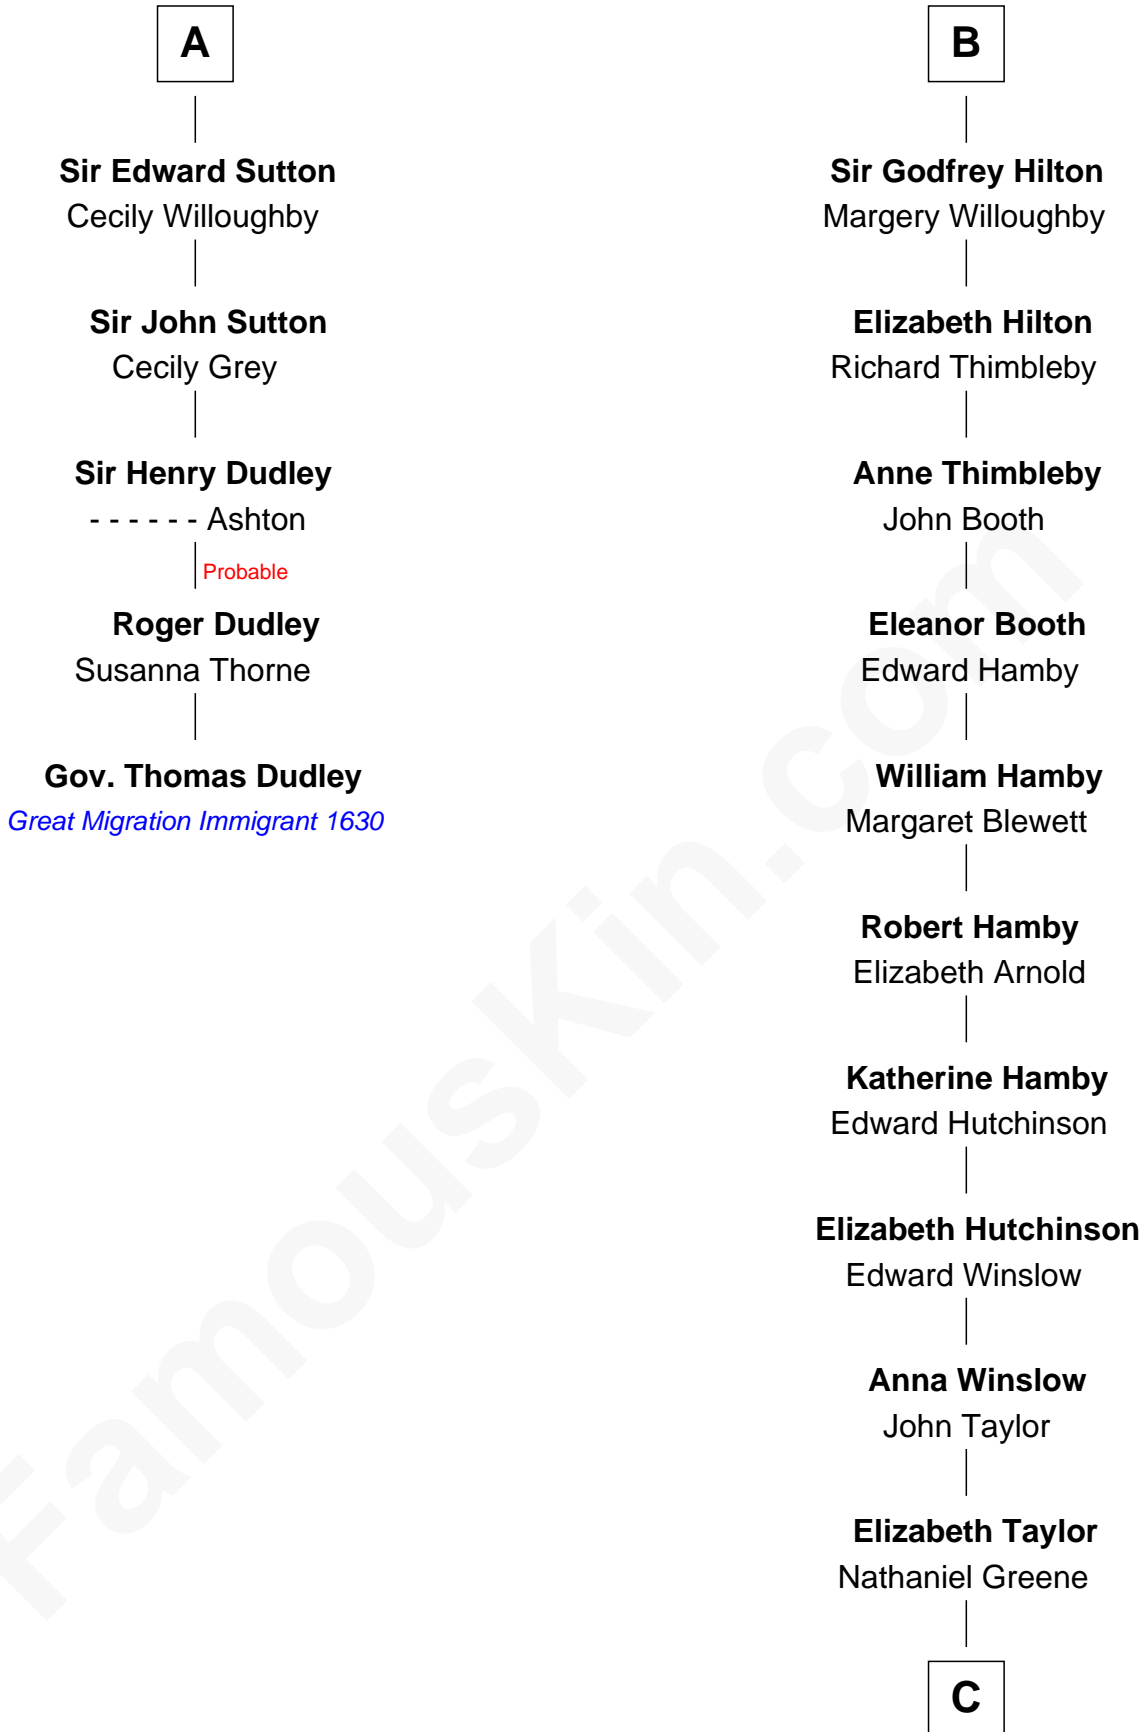

FamousKin.com

Relationship Chart of

Gov. Thomas Dudley

(1576 - 1653) Great Migration Immigrant 1630

11th cousin 9 times removed of

Lucretia (Rudolph) Garfield

First Lady of President James Garfield

Sir Roger de Quincy

Helen of Galloway

C

John Greene

Azubah Ward

Lucretia Greene

Elijah Mason

Arabella Greene Mason

Zebulon Rudolph

Lucretia (Rudolph) Garfield

First Lady of James Garfield