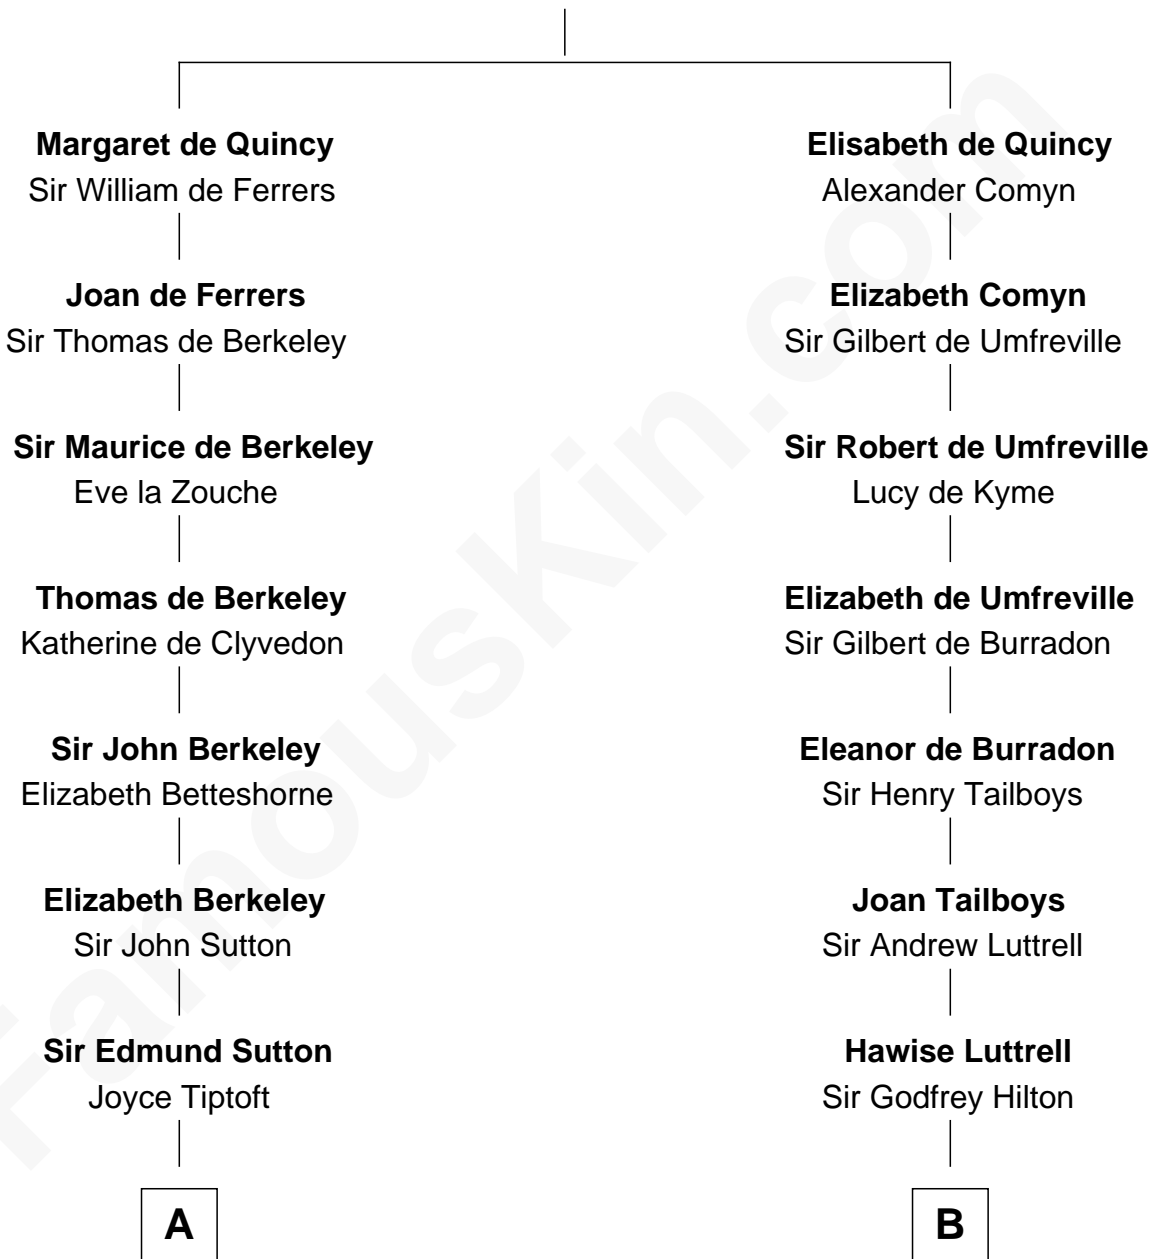

FamousKin.com

Relationship Chart of

Gov. Thomas Dudley

(1576 - 1653) Great Migration Immigrant 1630

11th cousin 9 times removed of

Lucretia (Rudolph) Garfield

First Lady of President James Garfield

Sir Roger de Quincy

Helen of Galloway

C

John Greene

Azubah Ward

Lucretia Greene

Elijah Mason

Arabella Greene Mason

Zebulon Rudolph

Lucretia (Rudolph) Garfield

First Lady of James Garfield