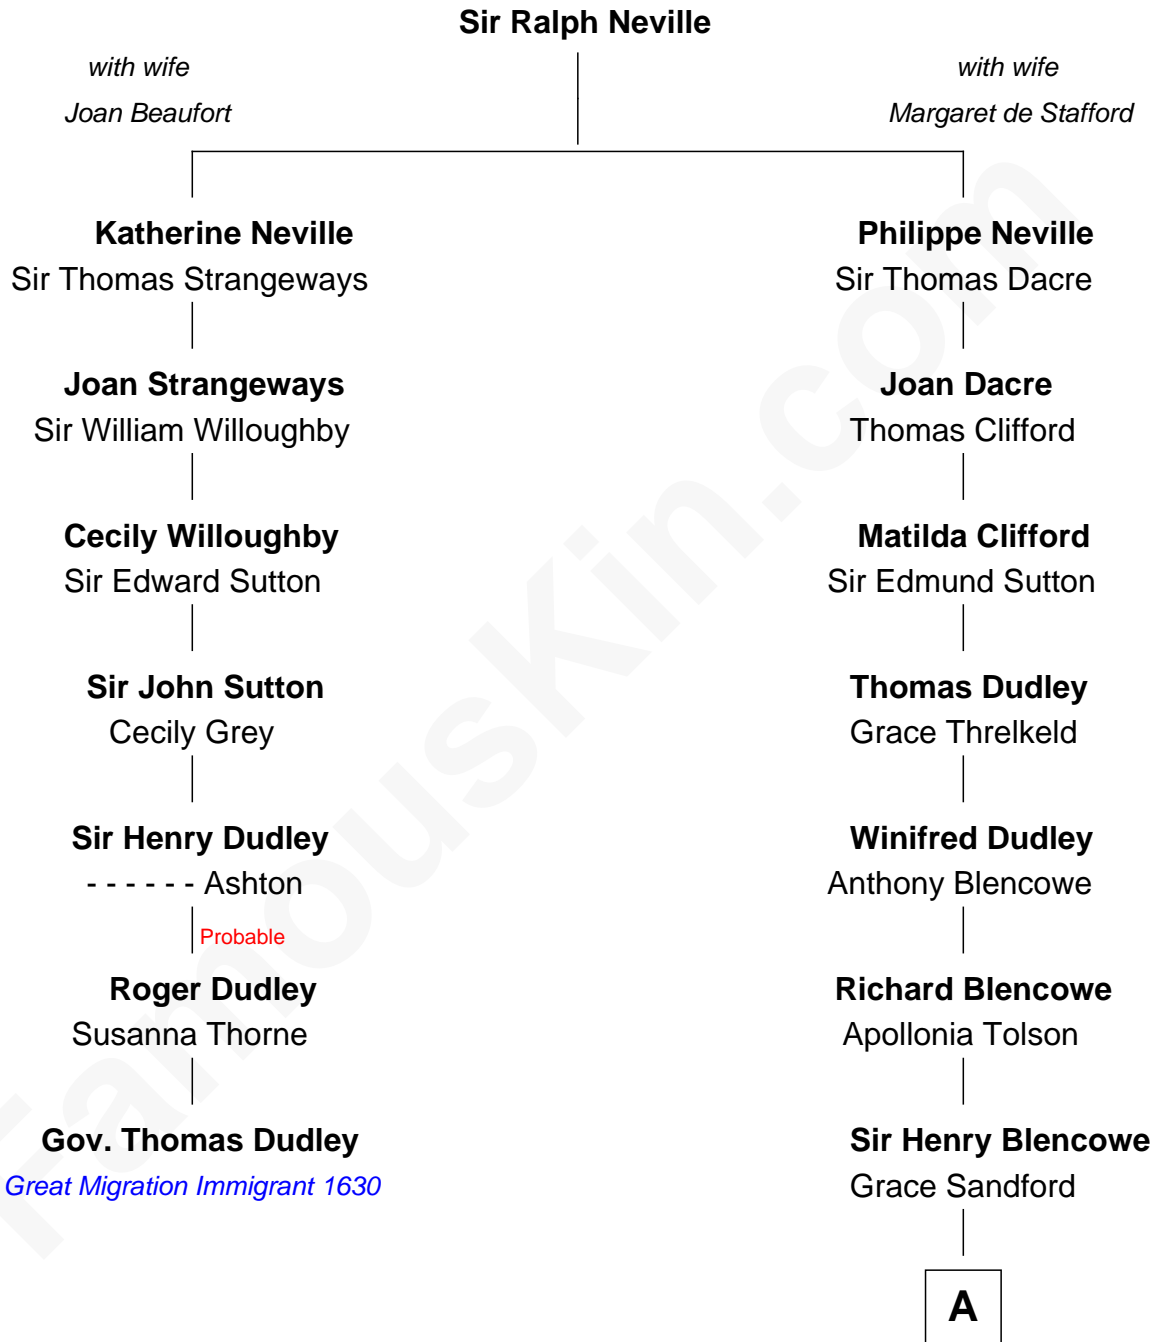

## Relationship Chart of

### Gov. Thomas Dudley

(1576 - 1653) Great Migration Immigrant 1630

6th cousin 6 times removed of

**George Mason**

Father of the U.S. Bill of Rights

**A**

**John Blencowe**

Anne Mallison

**Elizabeth Blencowe**

Henry Thompson

**Sir William Thompson**

Mary Stephens

**Stephens Thompson**

Dorothea Tanton

**Ann Thompson**

George Mason