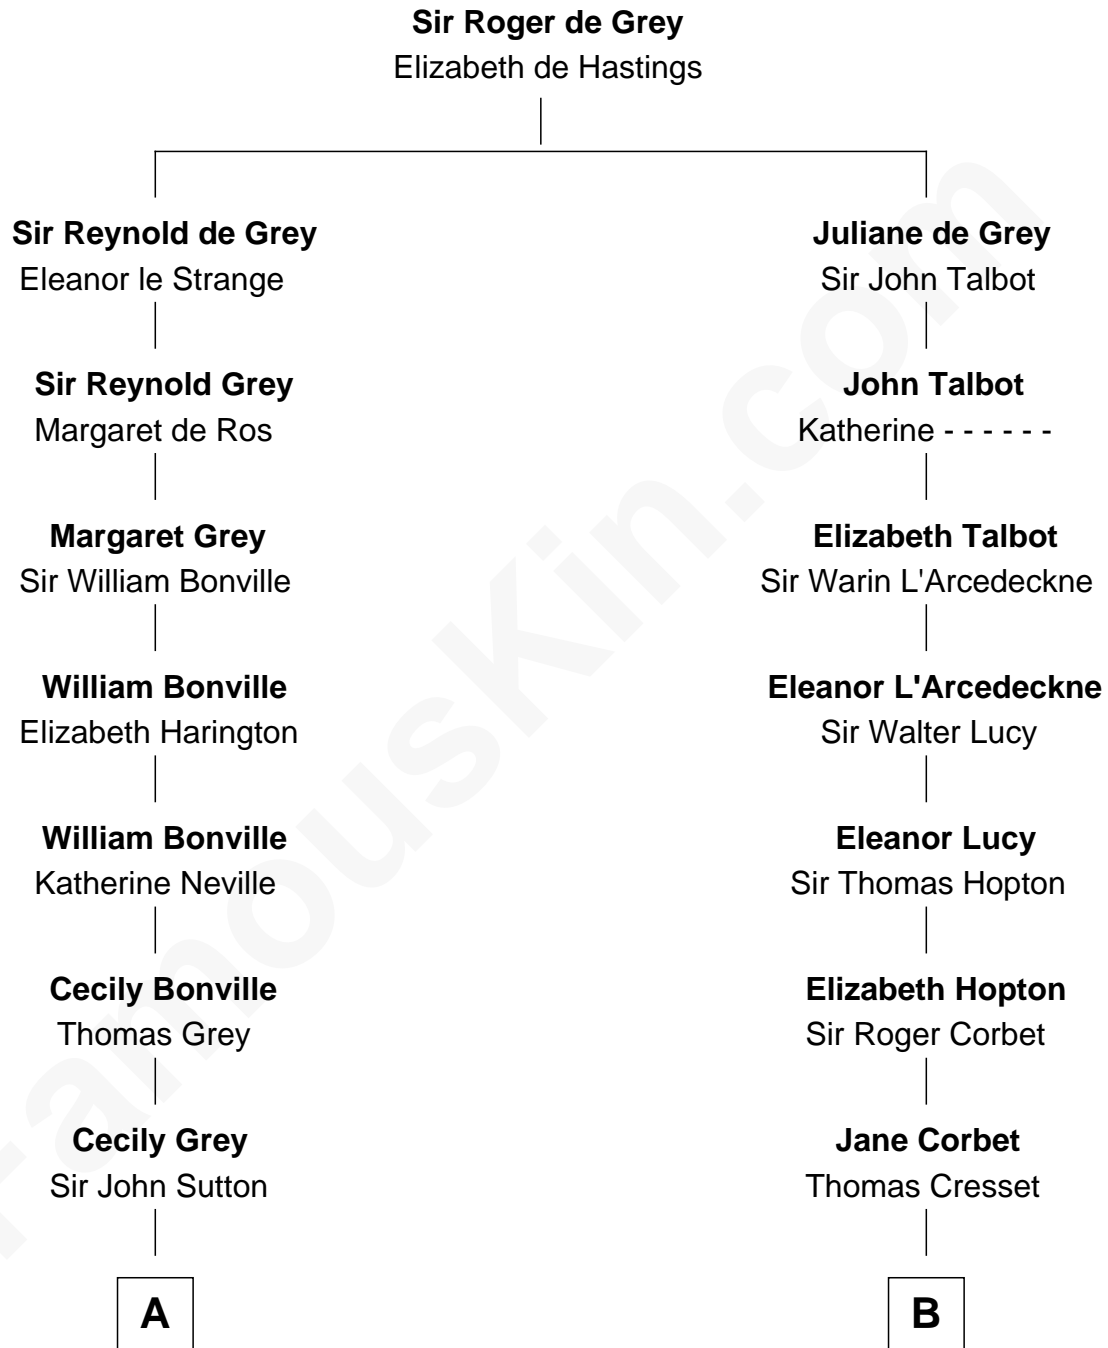

FamousKin.com

Relationship Chart of

Gov. Thomas Dudley

(1576 - 1653) Great Migration Immigrant 1630

9th cousin 2 times removed of

Richard More

(c1614 - c1696) Mayflower passenger 1620

MAYFLOWER

A

Sir Henry Dudley

----- Ashton

| Probable

Roger Dudley

Susanna Thorne

Gov. Thomas Dudley

Great Migration Immigrant 1630